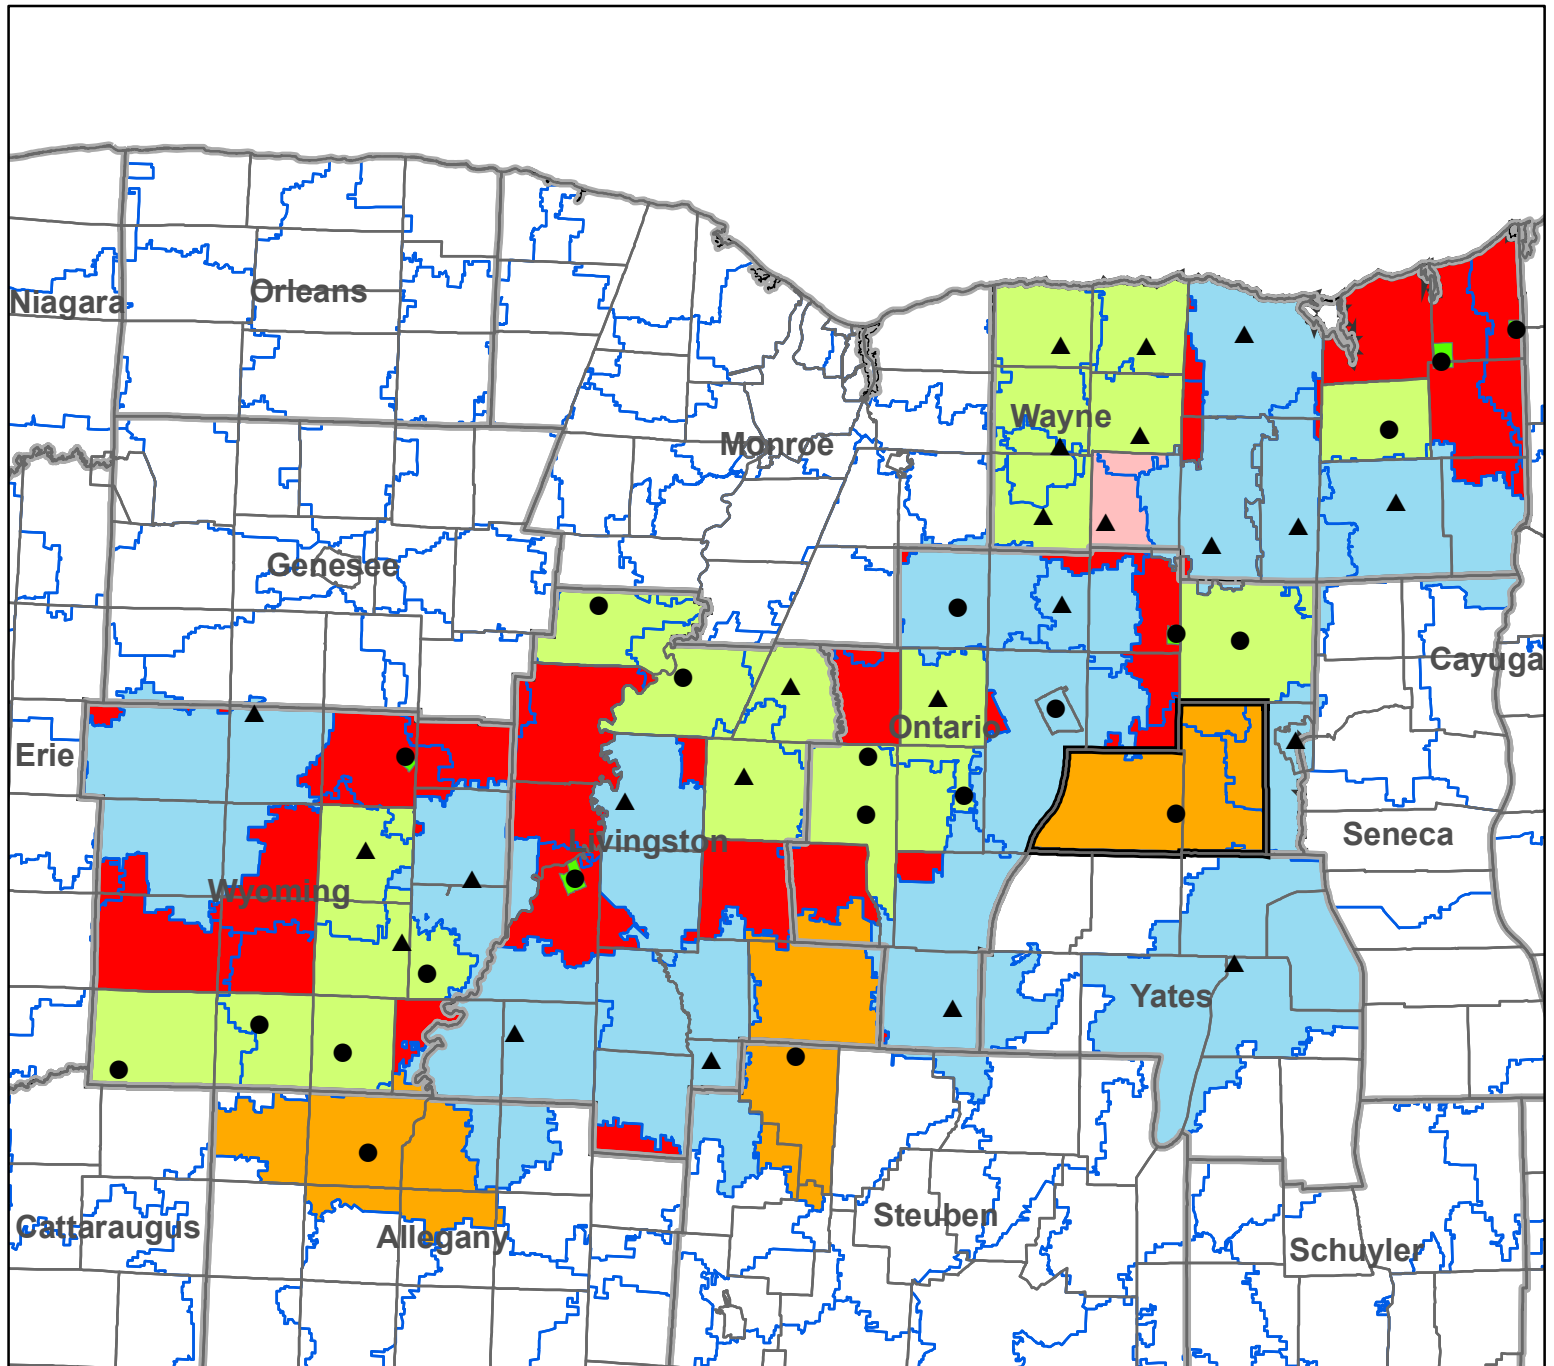

Pioneer Library System

Legend

- Association
- ▲ Public
- ▭ Library System Boundaries
- Village / CDP Service Area
- City Service Area
- "Other" Service Area
- School District Service Area
- Special District
- Town Service Area
- Unserved by Chartered Library

Notes:

**NYS Library 7/31/06
Revised 9/12/16
Series 5**

For information on types of libraries see
<http://www.nysl.nysed.gov/libdev/libs/pltypes.htm>

*data sources:
U.S. Census Bureau
NYS ORPS
NYS Education Department*