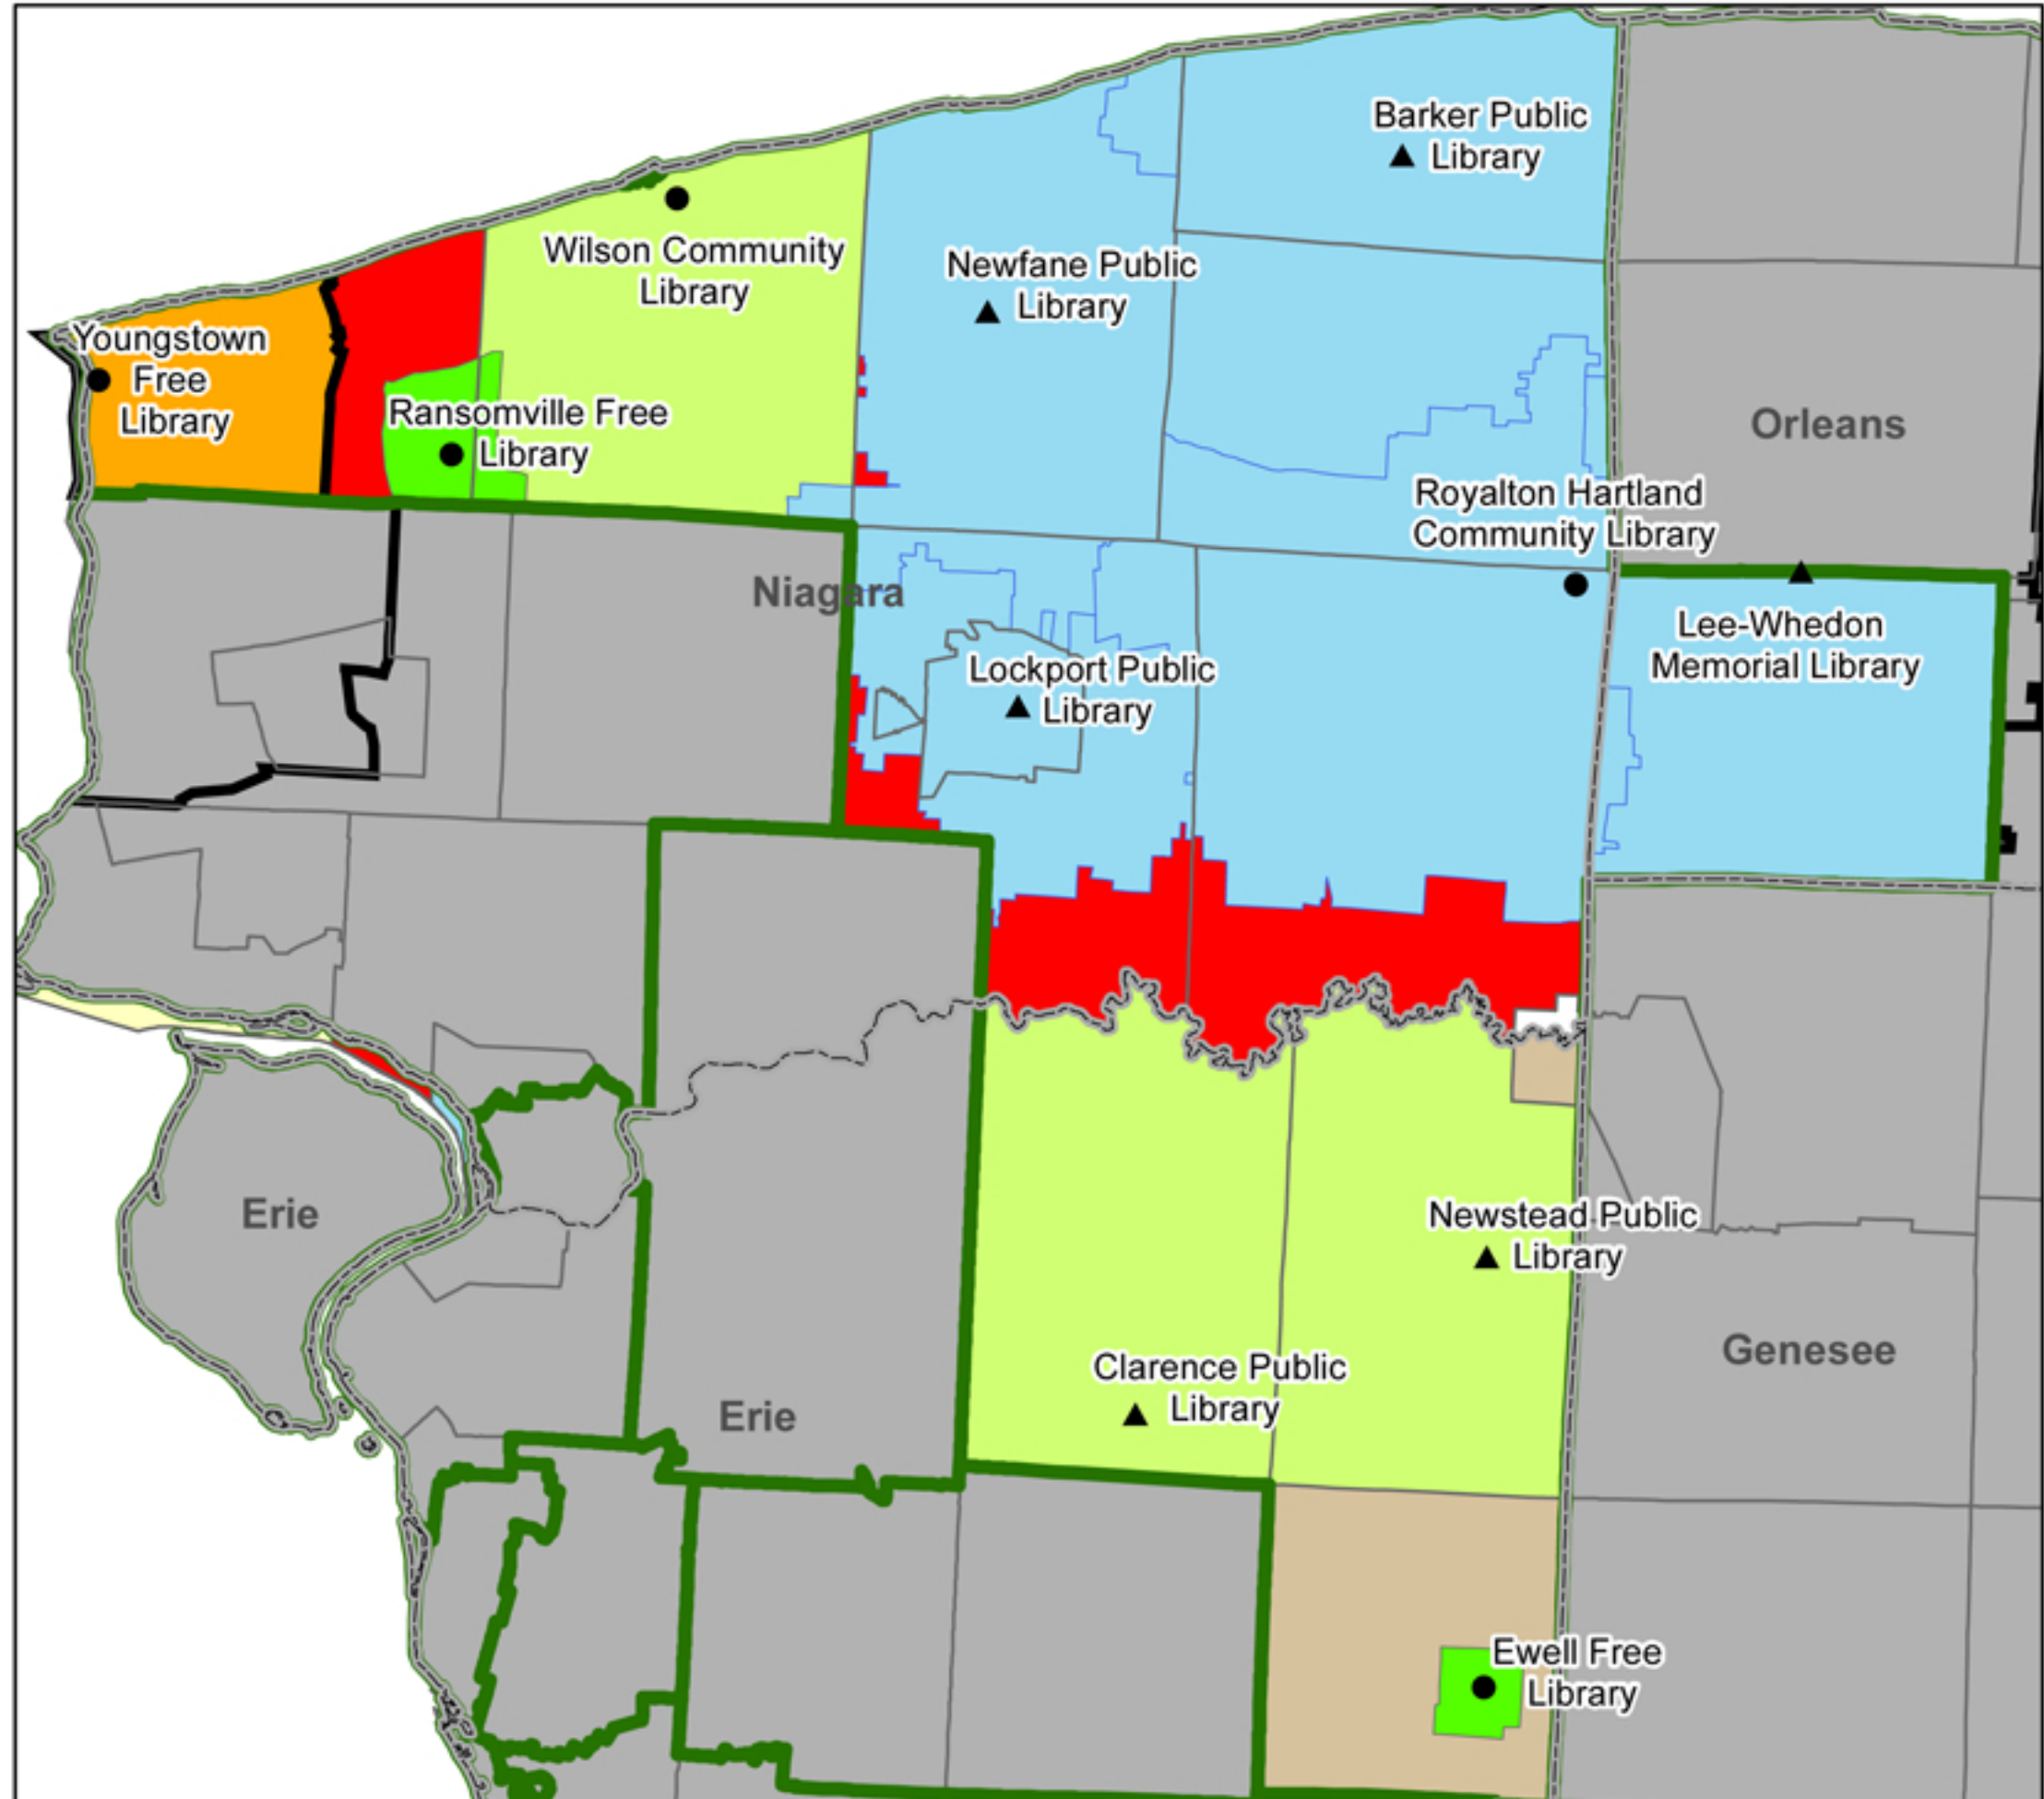

Public Libraries in Assembly District 144

Legend

- Association
- ▲ Public
- Library Branches
- Village / CDP Service Area
- City Service Area
- "Other" Service Area
- School District Service Area
- Special District
- Town Service Area
- County Service Area
- Unserved by Chartered Library