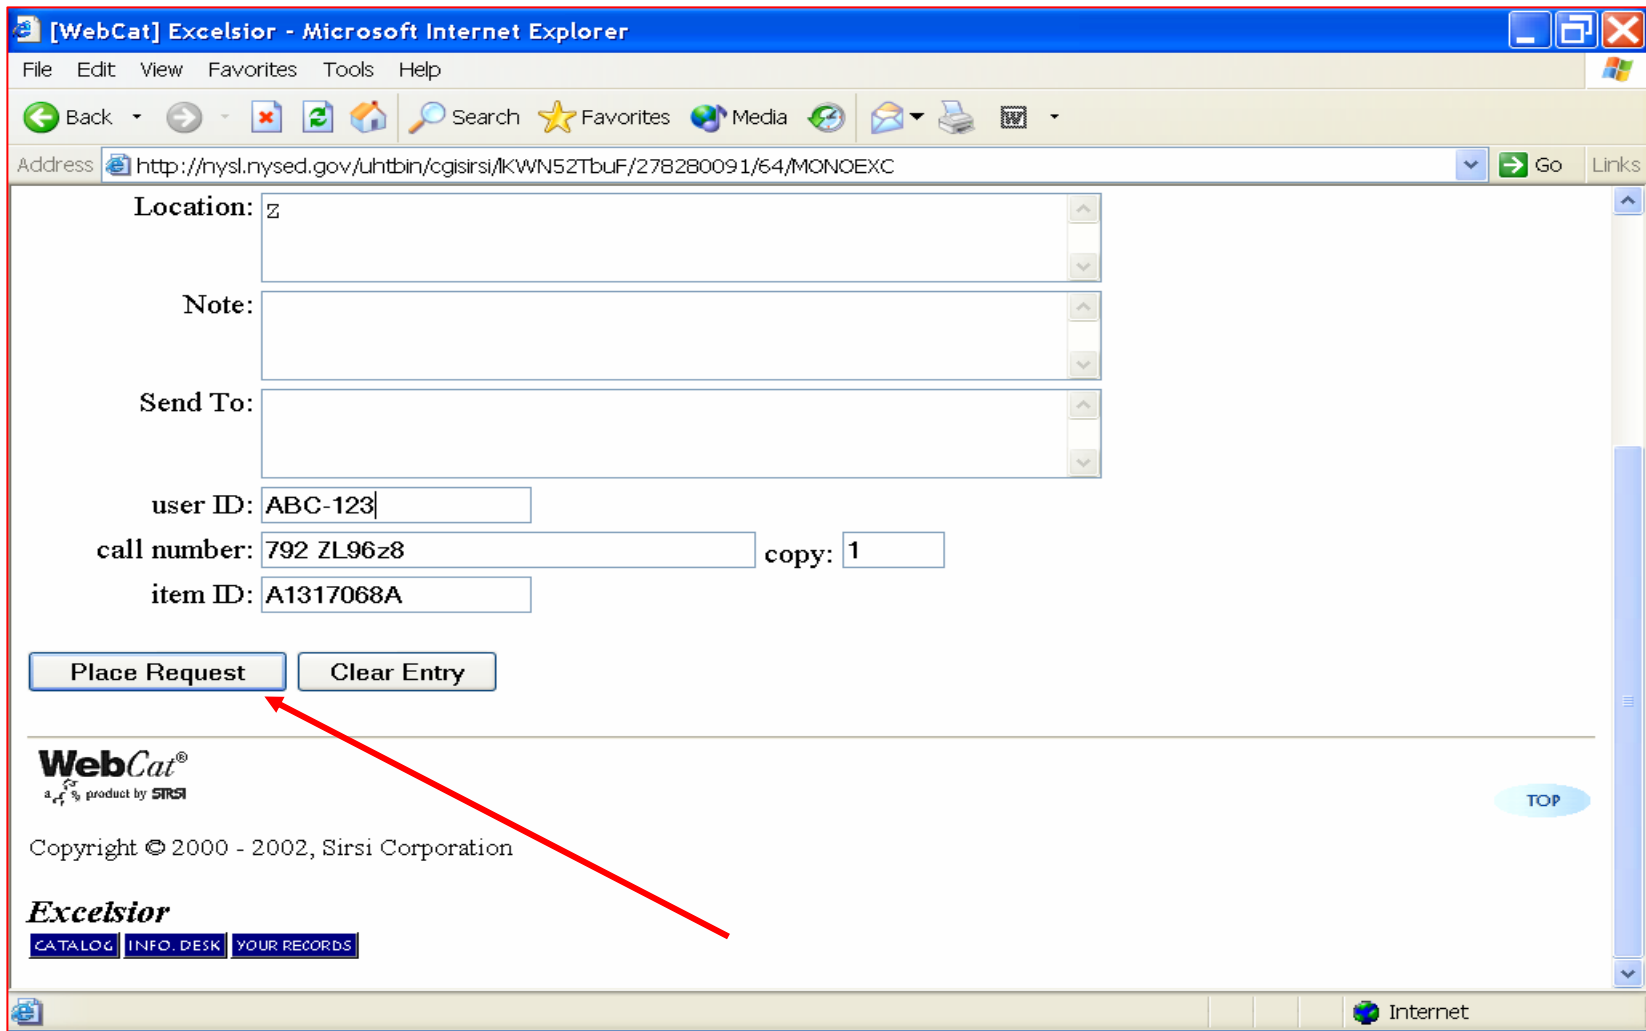

Note:

Send To:

user ID:

call number: copy:

item ID:

Type in the location code and your library's *user ID*.

Click on *Place Request*. Voila!... You are done!!