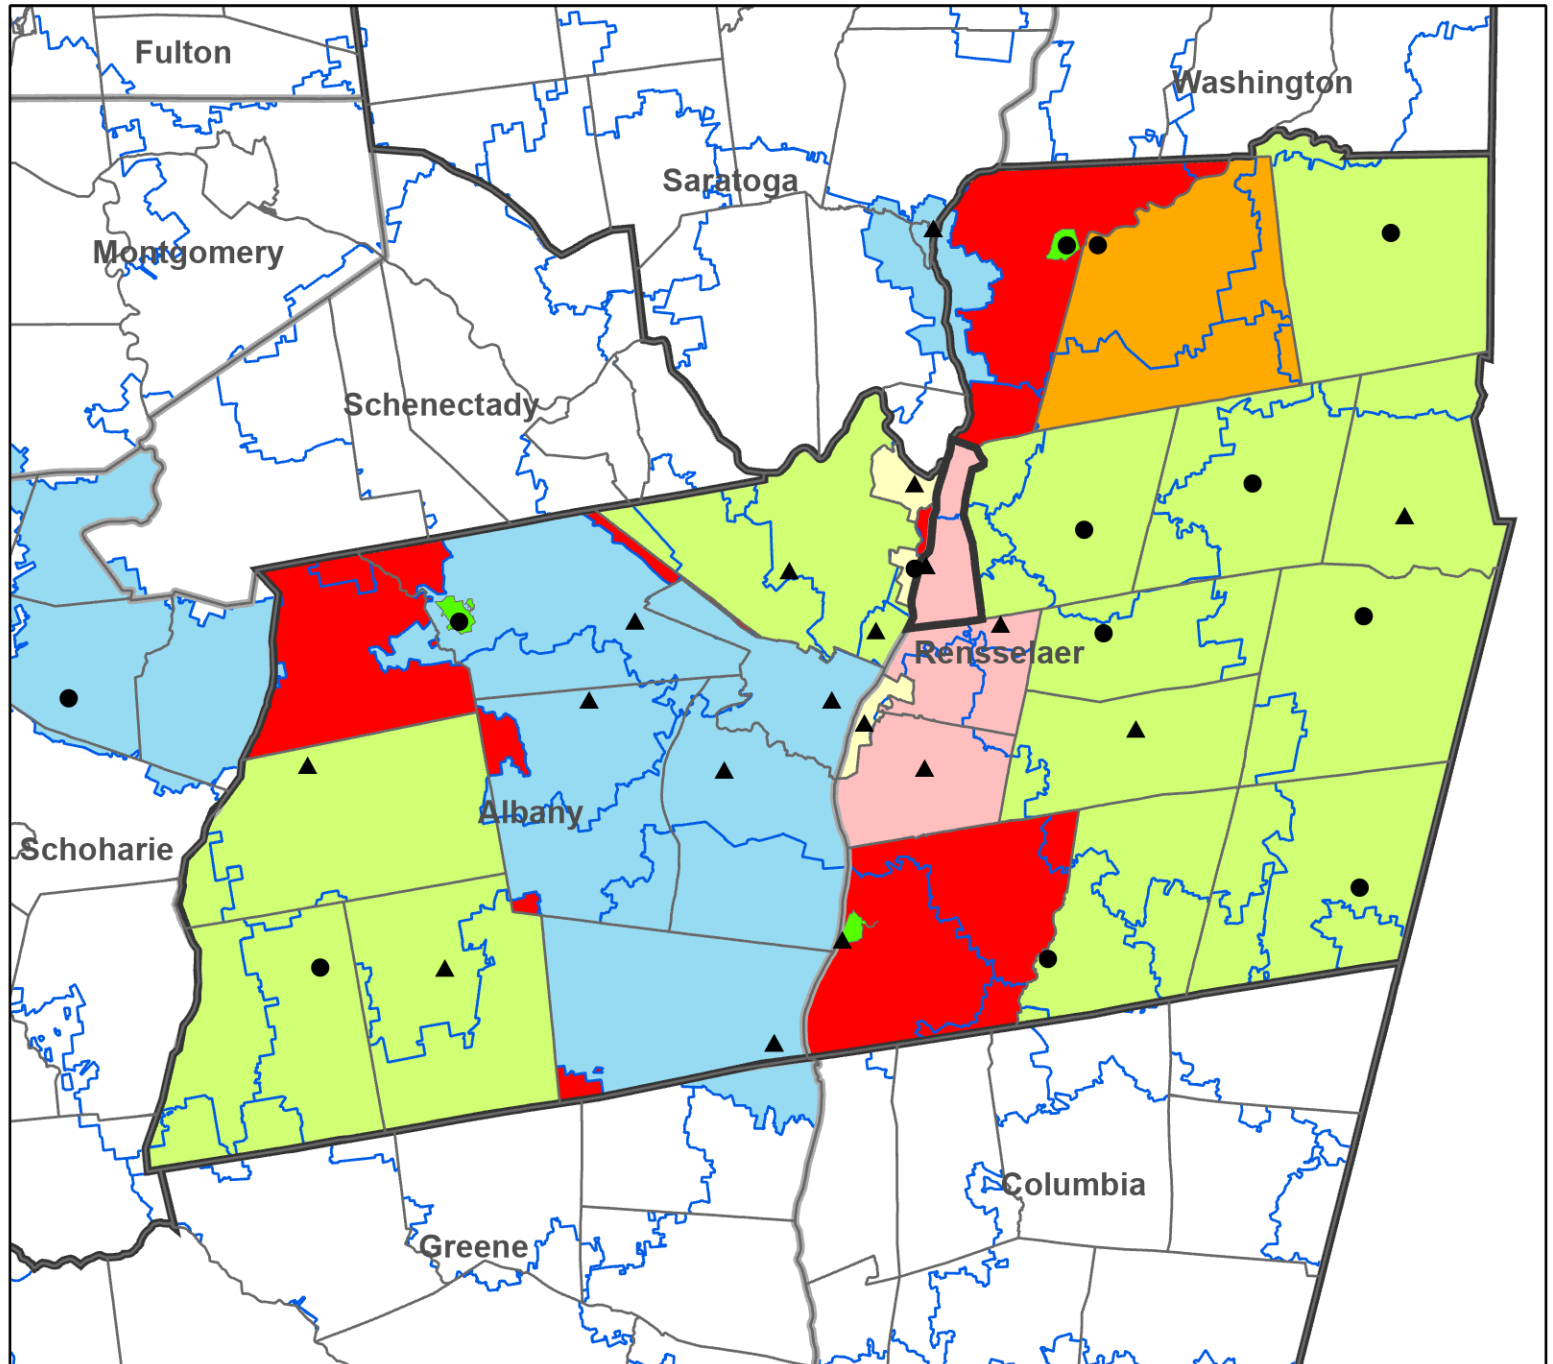

## Legend

- Association
- ▲ Public
- ▭ Library System Boundaries
- Village / CDP Service Area
- School District Service Area
- City Service Area
- "Other" Service Area
- Special District
- Town Service Area
- County
- Unserved by Chartered Library

# Albany County Public Library Service Areas

- Legend**
- Association
  - ▲ Public
  - ▭ Towns Boundaries
  - ▭ County Boundaries
  - ▭ School District Boundaries
  - ▭ Village / CDP Service Area
  - ▭ School District Service Area
  - ▭ City Service Area
  - ▭ "Other" Service Area
  - ▭ Special District
  - ▭ Town Service Area
  - ▭ County
  - ▭ Unserved by Chartered Library

**Notes:** Menands Public Library service area (Menands Union Free School District) is completely within William K. Sanford Town Library service area (town of Colonie). Altamont Free Library (Village of Altamont) is completely within Guilderland Public Library service area (Guilderland School District).

# Rensselaer County Public Library Service Areas

- Legend**
- Association
  - ▲ Public
  - ▭ Towns Boundaries
  - ▭ County Boundaries
  - ▭ School District Boundaries
  - ▭ Village / CDP Service Area
  - ▭ School District Service Area
  - ▭ City Service Area
  - ▭ "Other" Service Area
  - ▭ Special District
  - ▭ Town Service Area
  - ▭ County
  - ▭ Unserved by Chartered Library