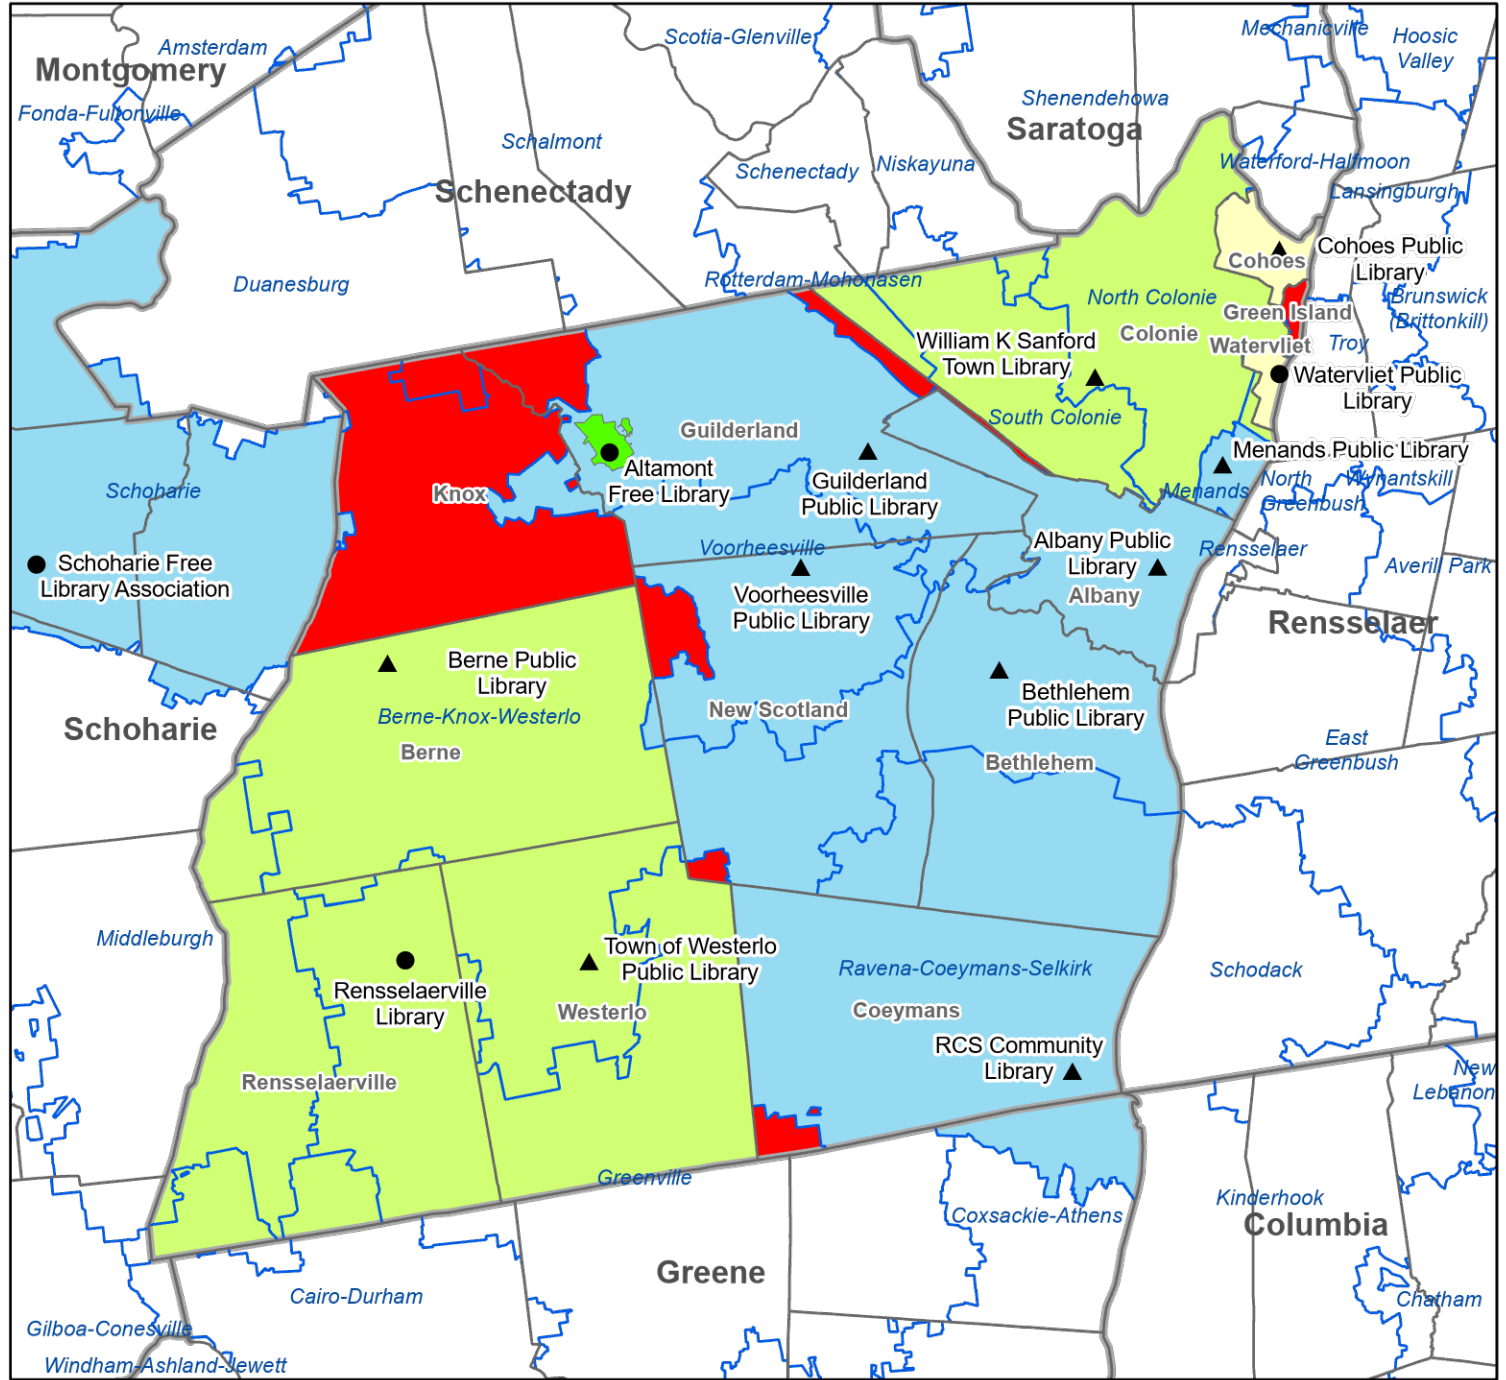

## Legend

- Association
- ▲ Public
- ▭ Library System Boundaries
- Village / CDP Service Area
- School District Service Area
- City Service Area
- "Other" Service Area
- Special District
- Town Service Area
- County
- Unserved by Chartered Library

# Albany County Public Library Service Areas

- Legend**
- Association
  - ▲ Public
  - ▭ Towns Boundaries
  - ▭ County Boundaries
  - ▭ School District Boundaries
  - ▭ Village / CDP Service Area
  - ▭ School District Service Area
  - ▭ City Service Area
  - ▭ "Other" Service Area
  - ▭ Special District
  - ▭ Town Service Area
  - ▭ County
  - ▭ Unserved by Chartered Library

**Notes:** Menands Public Library service area (Menands Union Free School District) is completely within William K. Sanford Town Library service area (town of Colonie). Altamont Free Library (Village of Altamont) is completely within Guilderland Public Library service area (Guilderland School District).

# Rensselaer County Public Library Service Areas

- Legend**
- Association
  - ▲ Public
  - ▭ Towns Boundaries
  - ▭ County Boundaries
  - ▭ School District Boundaries
  - ▭ Village / CDP Service Area
  - ▭ School District Service Area
  - ▭ City Service Area
  - ▭ "Other" Service Area
  - ▭ Special District
  - ▭ Town Service Area
  - ▭ County
  - ▭ Unserved by Chartered Library