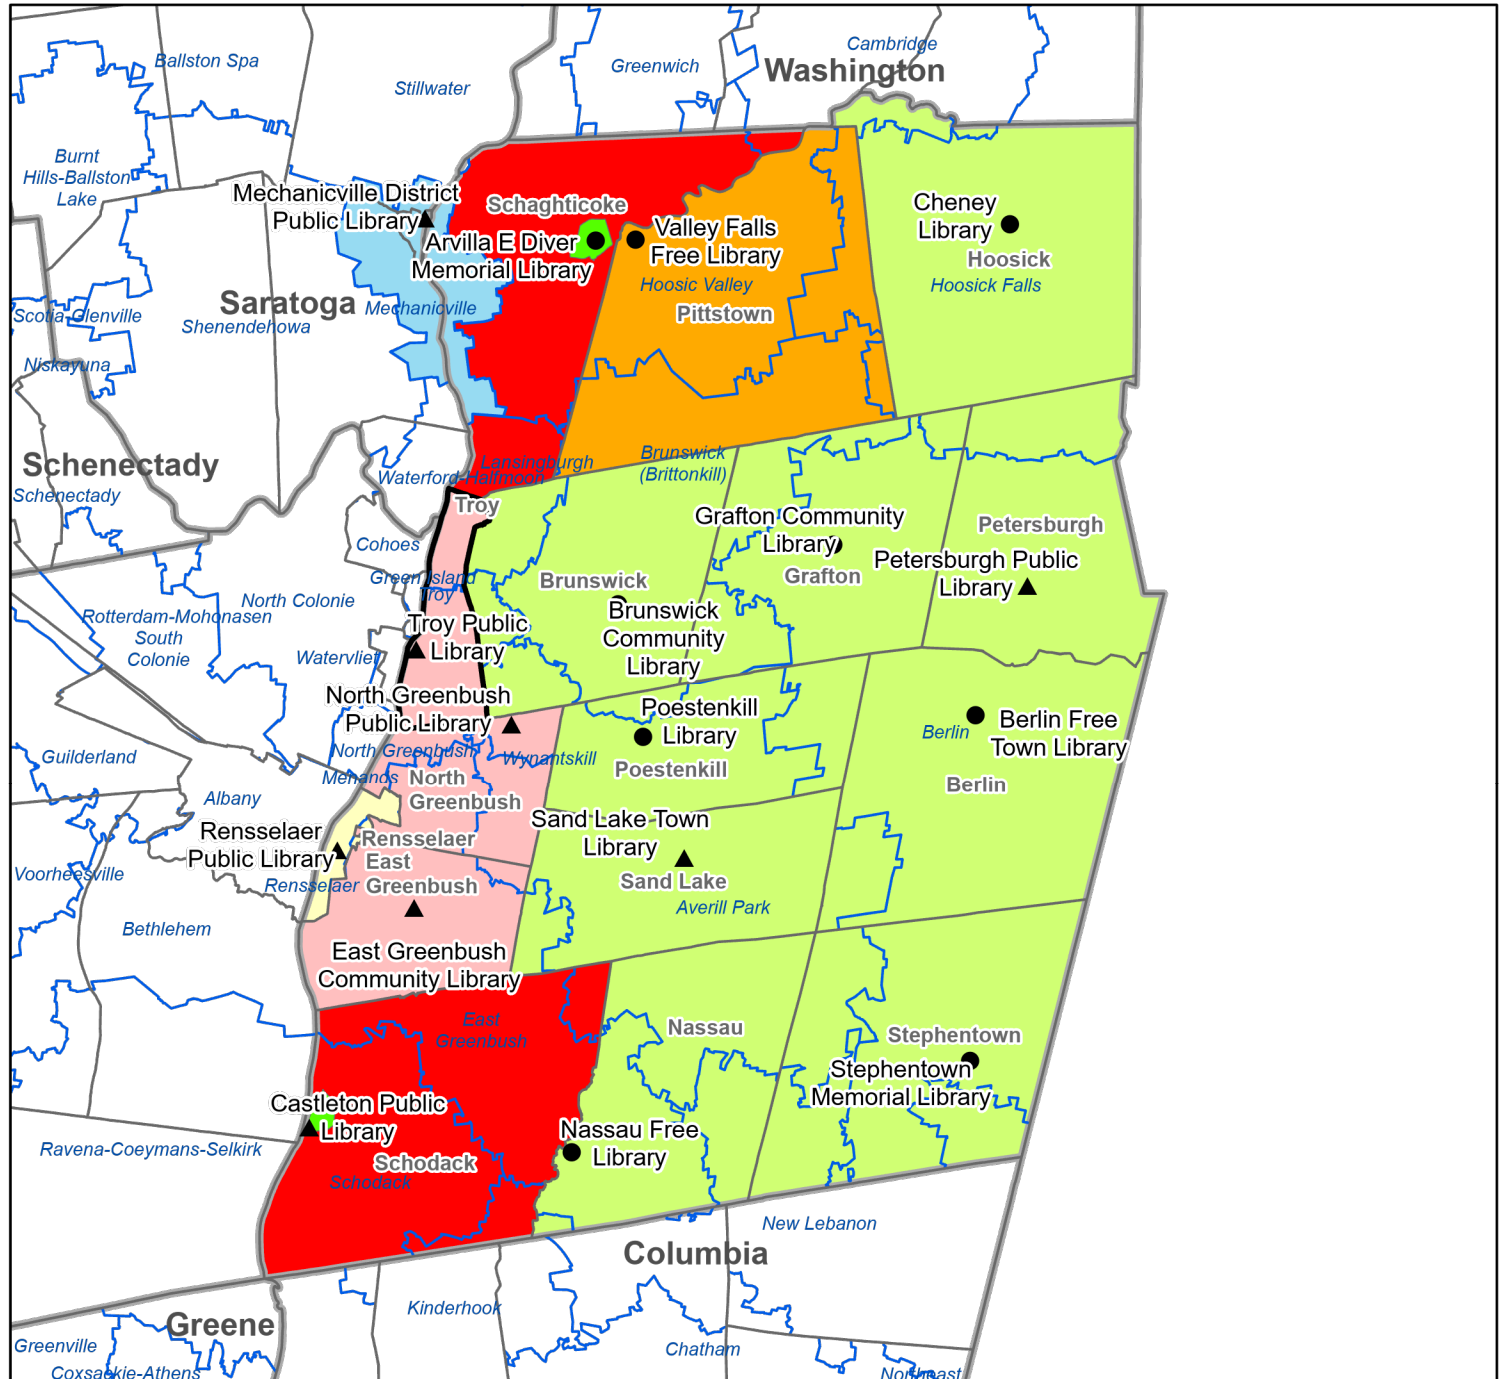

Rensselaer County Public Library Service Areas

1. **Legend**
2. Association
   - ▲ Public
   - ▭ Towns Boundaries
   - ▭ County Boundaries
   - ▭ School District Boundaries
   - ▭ Village / CDP Service Area
   - ▭ School District Service Area
   - ▭ City Service Area
   - ▭ "Other" Service Area
   - ▭ Special District
   - ▭ Town Service Area
   - ▭ County
   - ▭ Unserved by Chartered Library

Notes:

NYS Library 7/14/06
Revised 5/30/21
Series 5