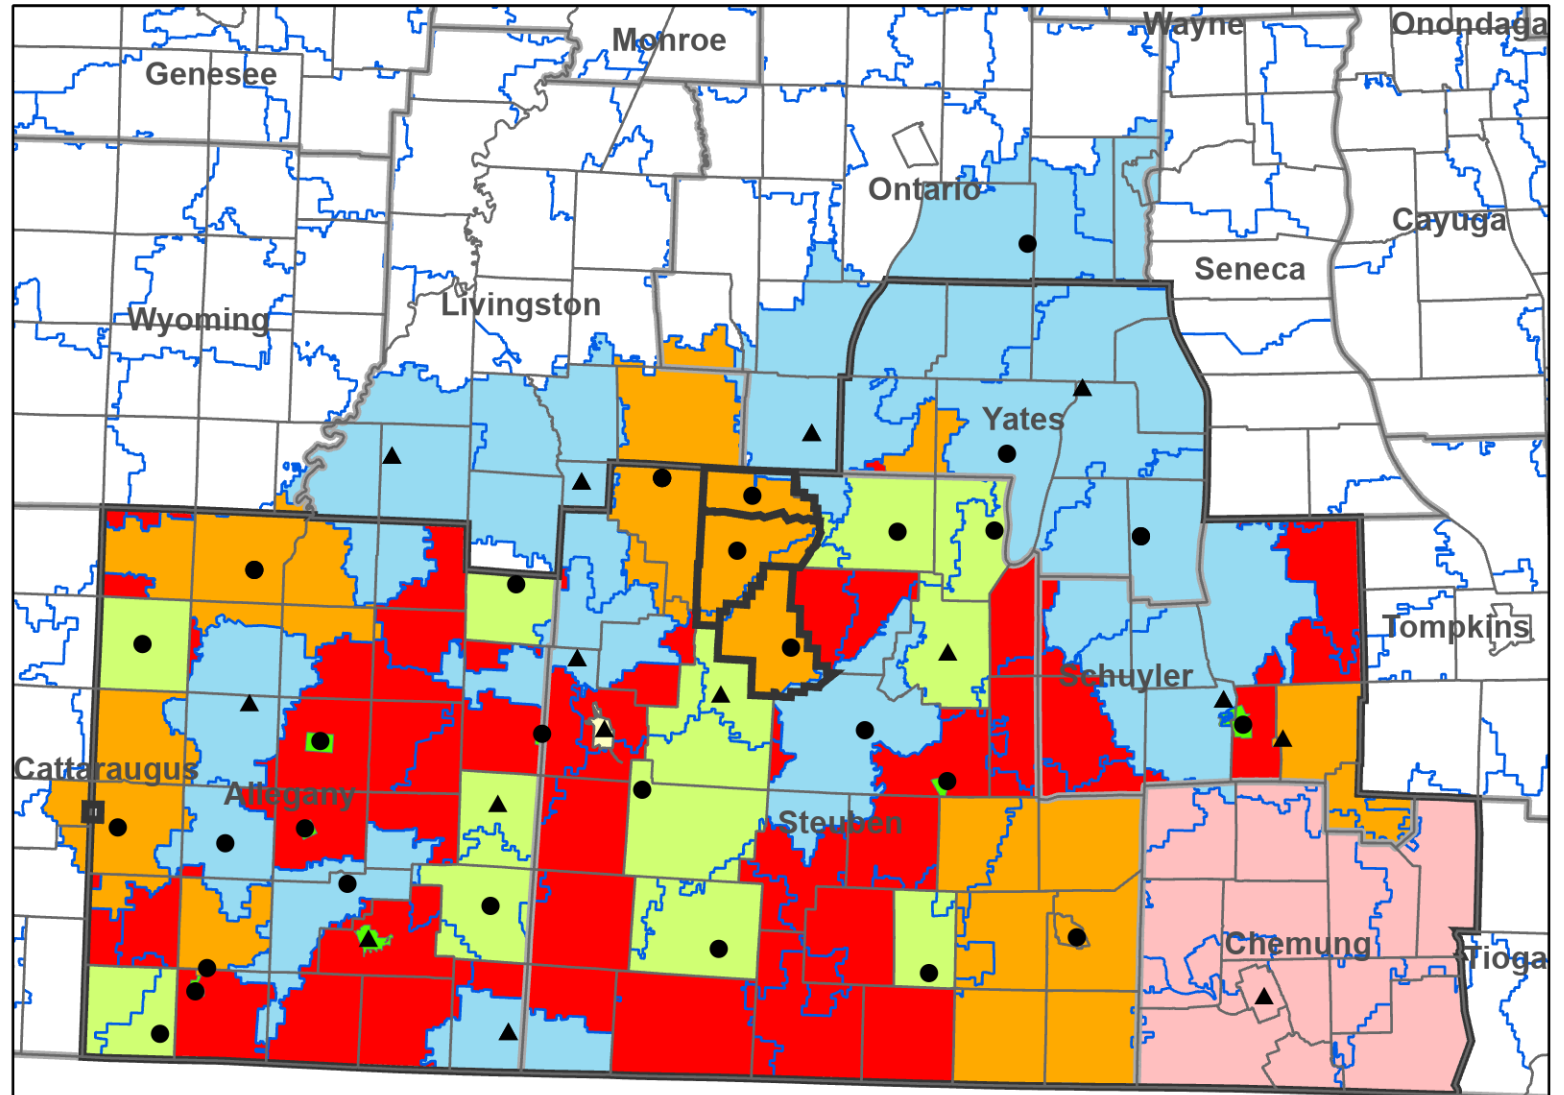

Southern Tier Library System

Legend

- Association
- ▲ Public
- ▭ Library System Boundaries
- Village / CDP Service Area
- City Service Area
- "Other" Service Area
- School District Service Area
- Special District
- Town Service Area
- County Service Area
- Unserved by Chartered Library

Notes:

Chemung County Library is chartered to serve entire county

NYS Library 7/31/06
Revised 05/30/21
Series 5

For information on types of libraries see
<http://www.nysl.nysed.gov/libdev/libs/pltypes.htm>

Data Sources:
U.S. Census Bureau
NYS ORPS
NYS Education Department