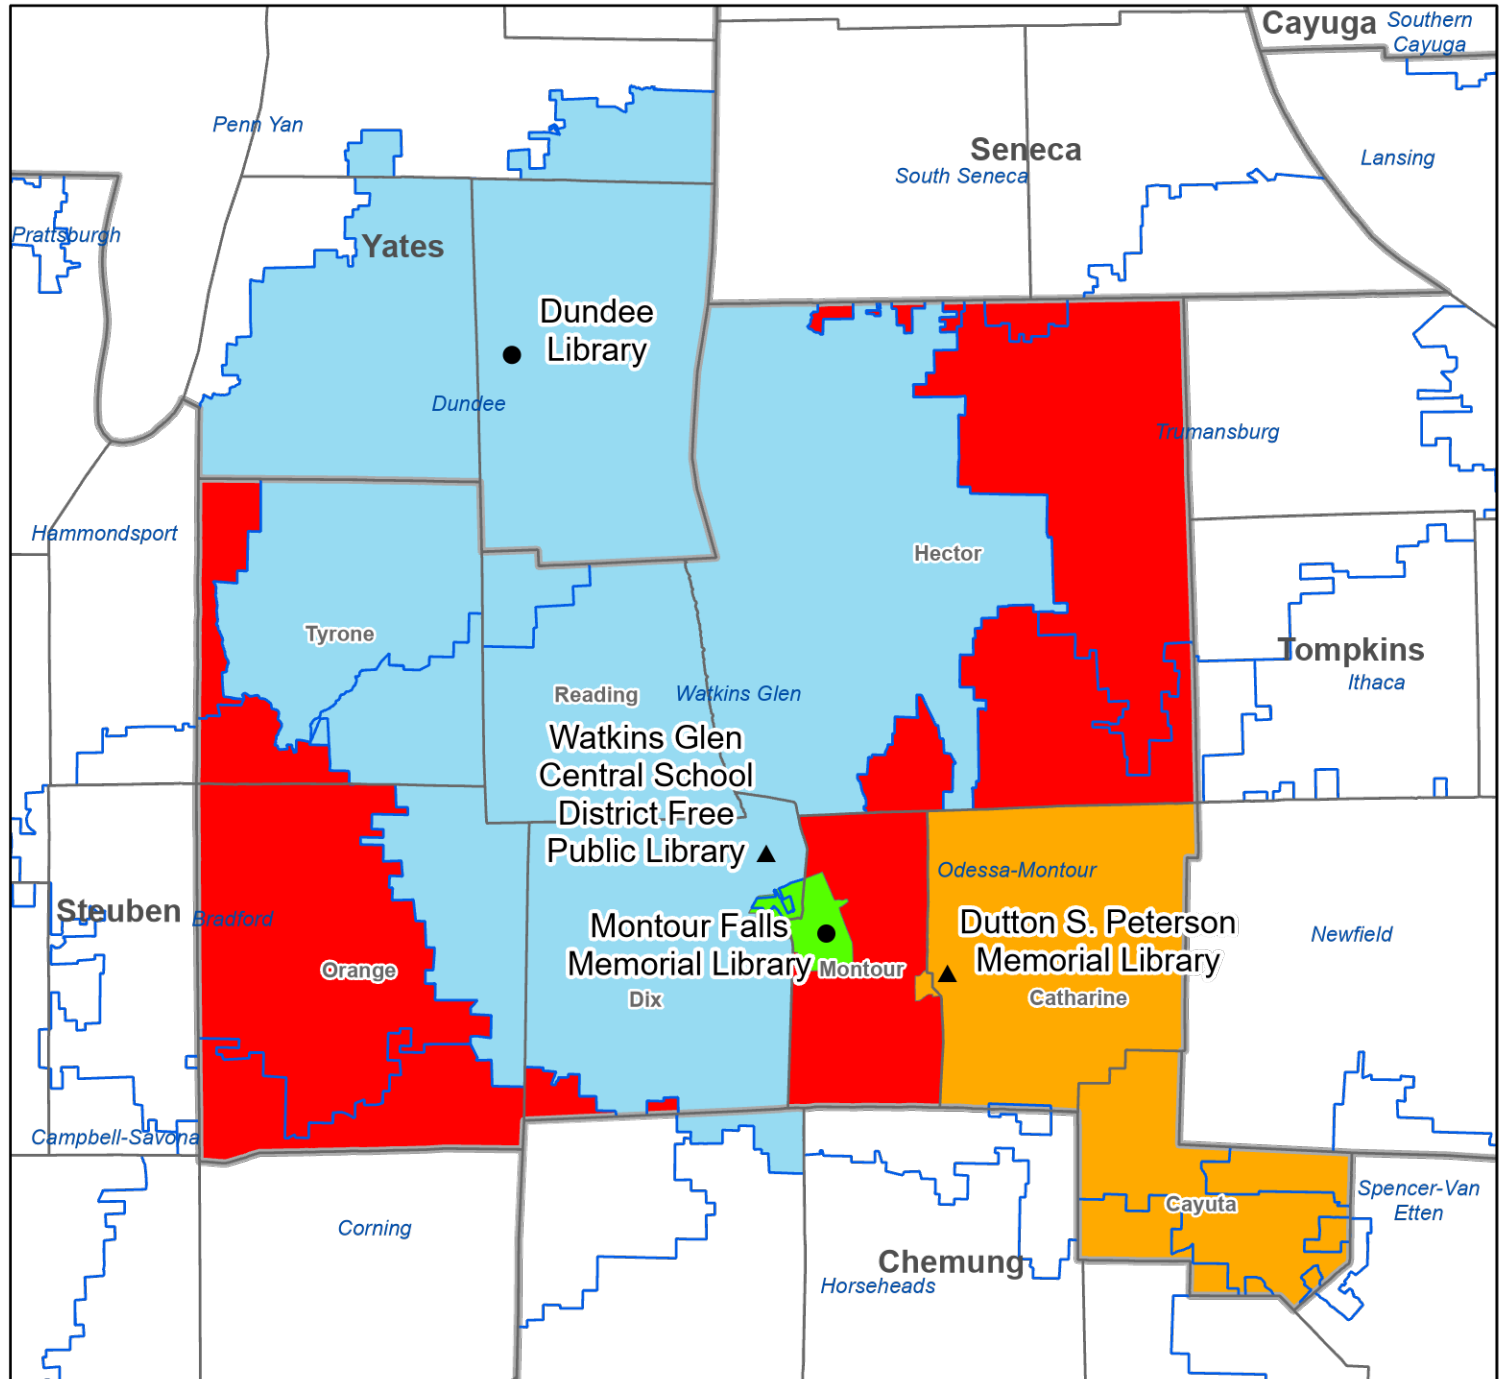

Schuyler County Public Library Service Areas

1. **Legend**
2. Association
   - ▲ Public
   - ▭ Towns Boundaries
   - ▭ County Boundaries
   - ▭ School District Boundaries
   - Village / CDP Service Area
   - School District Service Area
   - City Service Area
   - "Other" Service Area
   - Special District
   - Town Service Area
   - County
   - Unserved by Chartered Library

Notes: Montour Falls Memorial Library service area (village of Montour Falls) and Watkins Glen Central School District Free Public Library service area (Watkins Glen Central School District) overlap.

NYS Library 7/14/06
Revised 5/30/21
Series 5