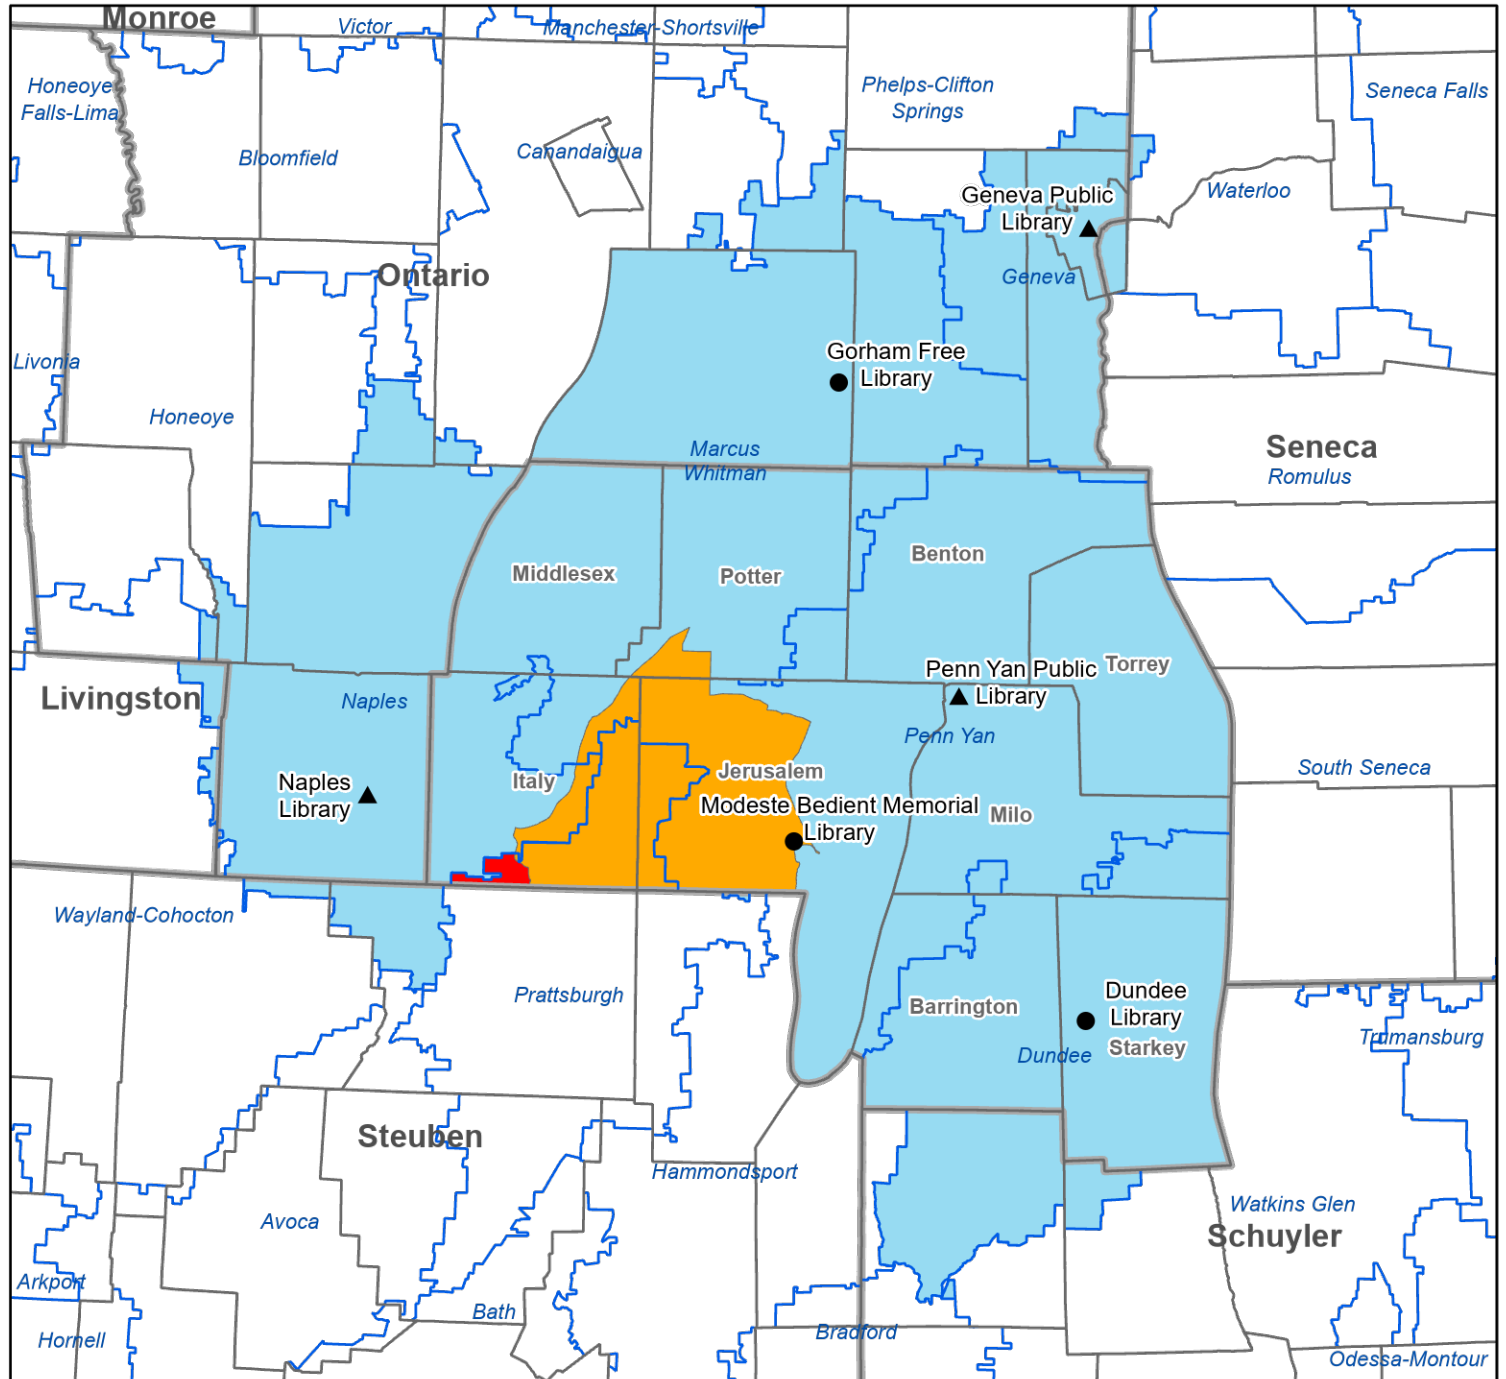

Southern Tier Library System

Legend

- Association
- ▲ Public
- ▭ Library System Boundaries
- Village / CDP Service Area
- City Service Area
- "Other" Service Area
- School District Service Area
- Special District
- Town Service Area
- County Service Area
- Unserved by Chartered Library

Notes: Chemung County Public Library is chartered to serve entire county; Watkins Glen Central School, District Public Library (Watkins Glen School District), and Chemung County Library (Chemung County) overlap in town of Catlin.

Notes: Penn Yan Public Library service area (Penn Yan Central School District) and Modeste Bedient Memorial Library service area (town of Jerusalem blocks) overlap. Penn Yan Public Library service area and Pulteney Free Library service area (town of Pulteney) overlap.