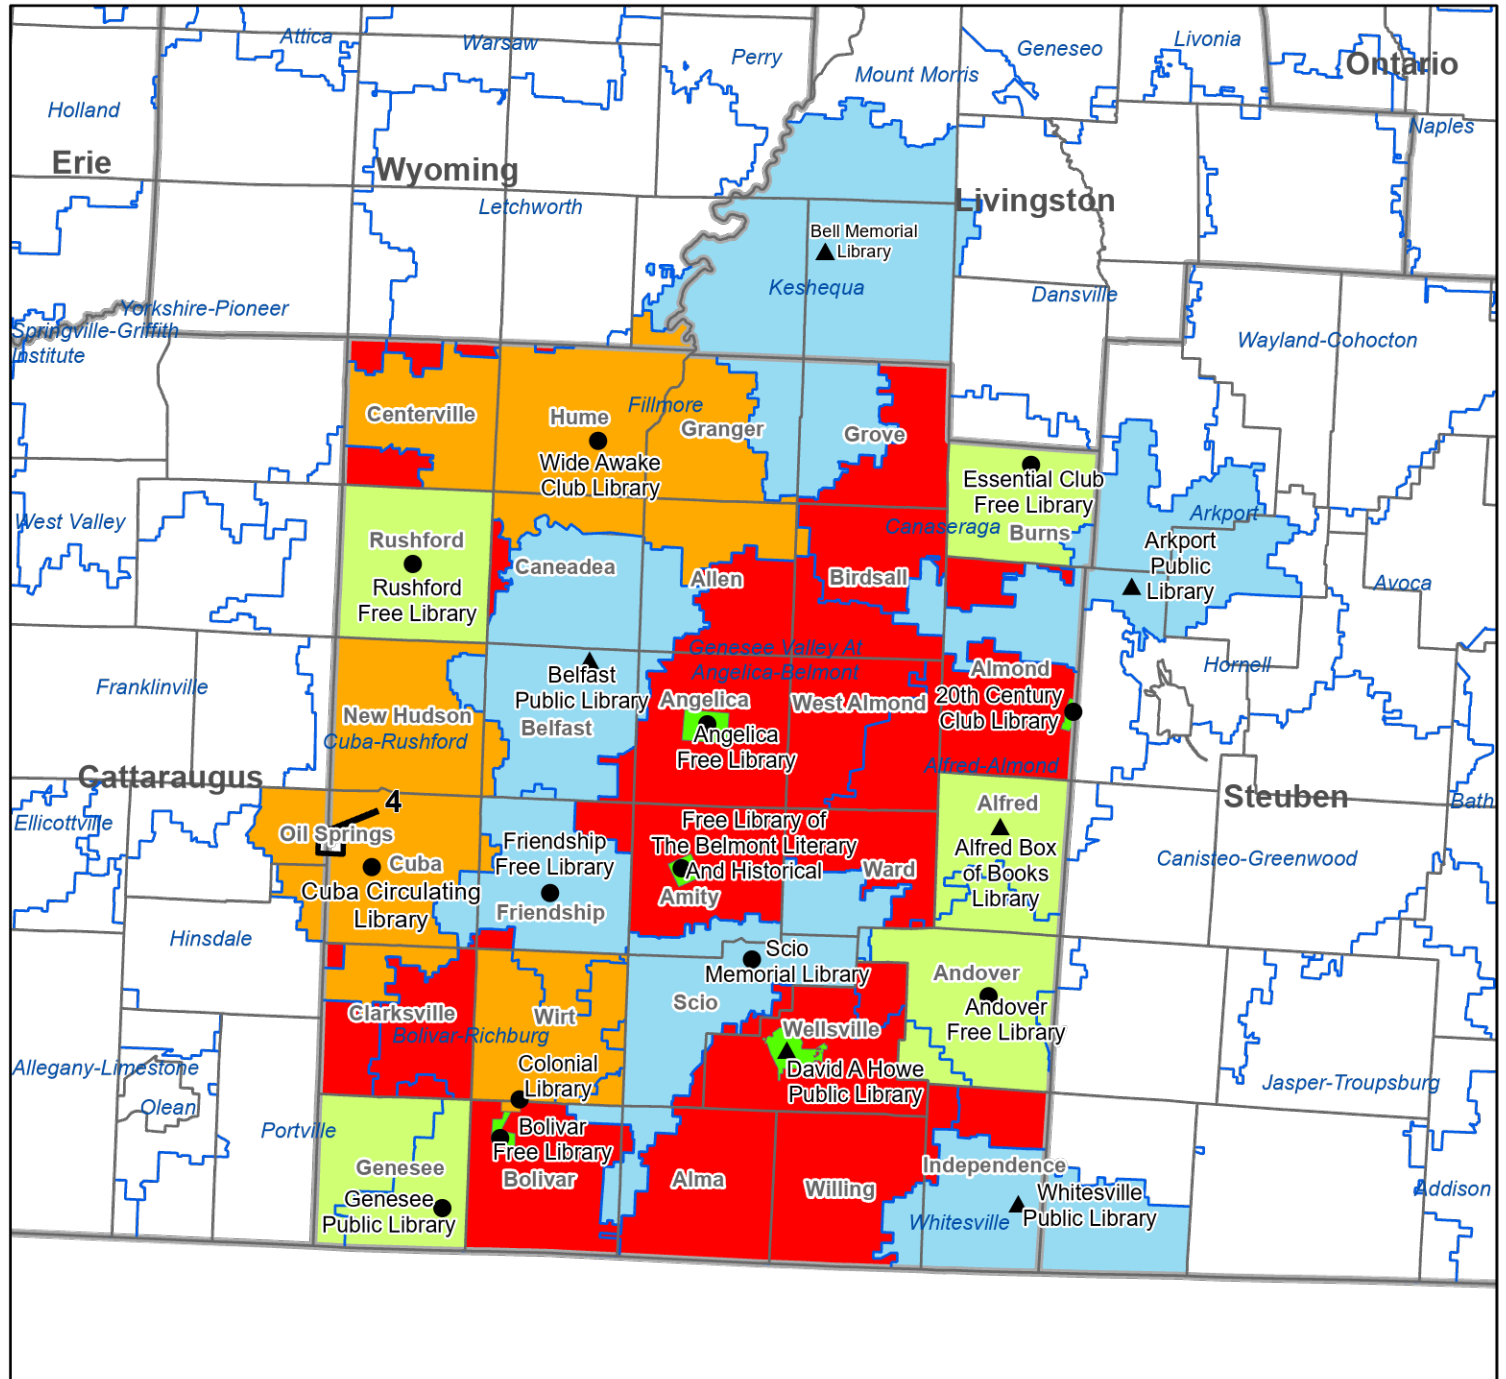

Notes: Chemung County Public Library is chartered to serve entire county; Watkins Glen Central School, District Public Library (Watkins Glen School District), and Chemung County Library (Chemung County) overlap in town of Catlin.

Notes: Dormann Library service area (Bath Central School District) and Fred and Harriet Taylor Memorial Public Library service area (town of Urbana) overlap. Dormann Library service area and Avoca Free Library service area (town of Avoca) overlap. E.J. Cottrell Memorial Library service area (fire district) and Prattsburg Free Library service area (town of Prattsburg) overlap. Wayland Free Library service area (other—Wayland-Cohocton School District minus towns of Naples and Cohocton) and Avoca Free Library service area (town of Avoca) overlap. Wayland Free Library service area (town of Avoca) overlap. Wayland Free Library service area and Prattsburg Free Library service area (town of Prattsburg) overlap.

NYS Library 7/14/06
 Revised 5/30/21
 Series 5

Allegheny County Public Library Service Areas

Legend

- Association
 - ▲ Public
 - ▭ Towns Boundaries
 - ▭ County Boundaries
 - ▭ School District Boundaries
 - ▭ Village / CDP Service Area
 - ▭ School District Service Area
 - ▭ City Service Area
 - ▭ "Other" Service Area
 - ▭ Special District
 - ▭ Town Service Area
 - ▭ County
 - ▭ Unserved by Chartered Library
- Notes:** Friendship Free Library service area (Friendship Central School District) and Colonial Library service area (other—Wirt town and Richburg village) overlap in town of Wirt. Scio Free Library service area (Scio Central School District) and Colonial Library service area (other—Wirt town and Richburg village) overlap in town of Wirt. Number 4 is part of Seneca Nation's Service Area.