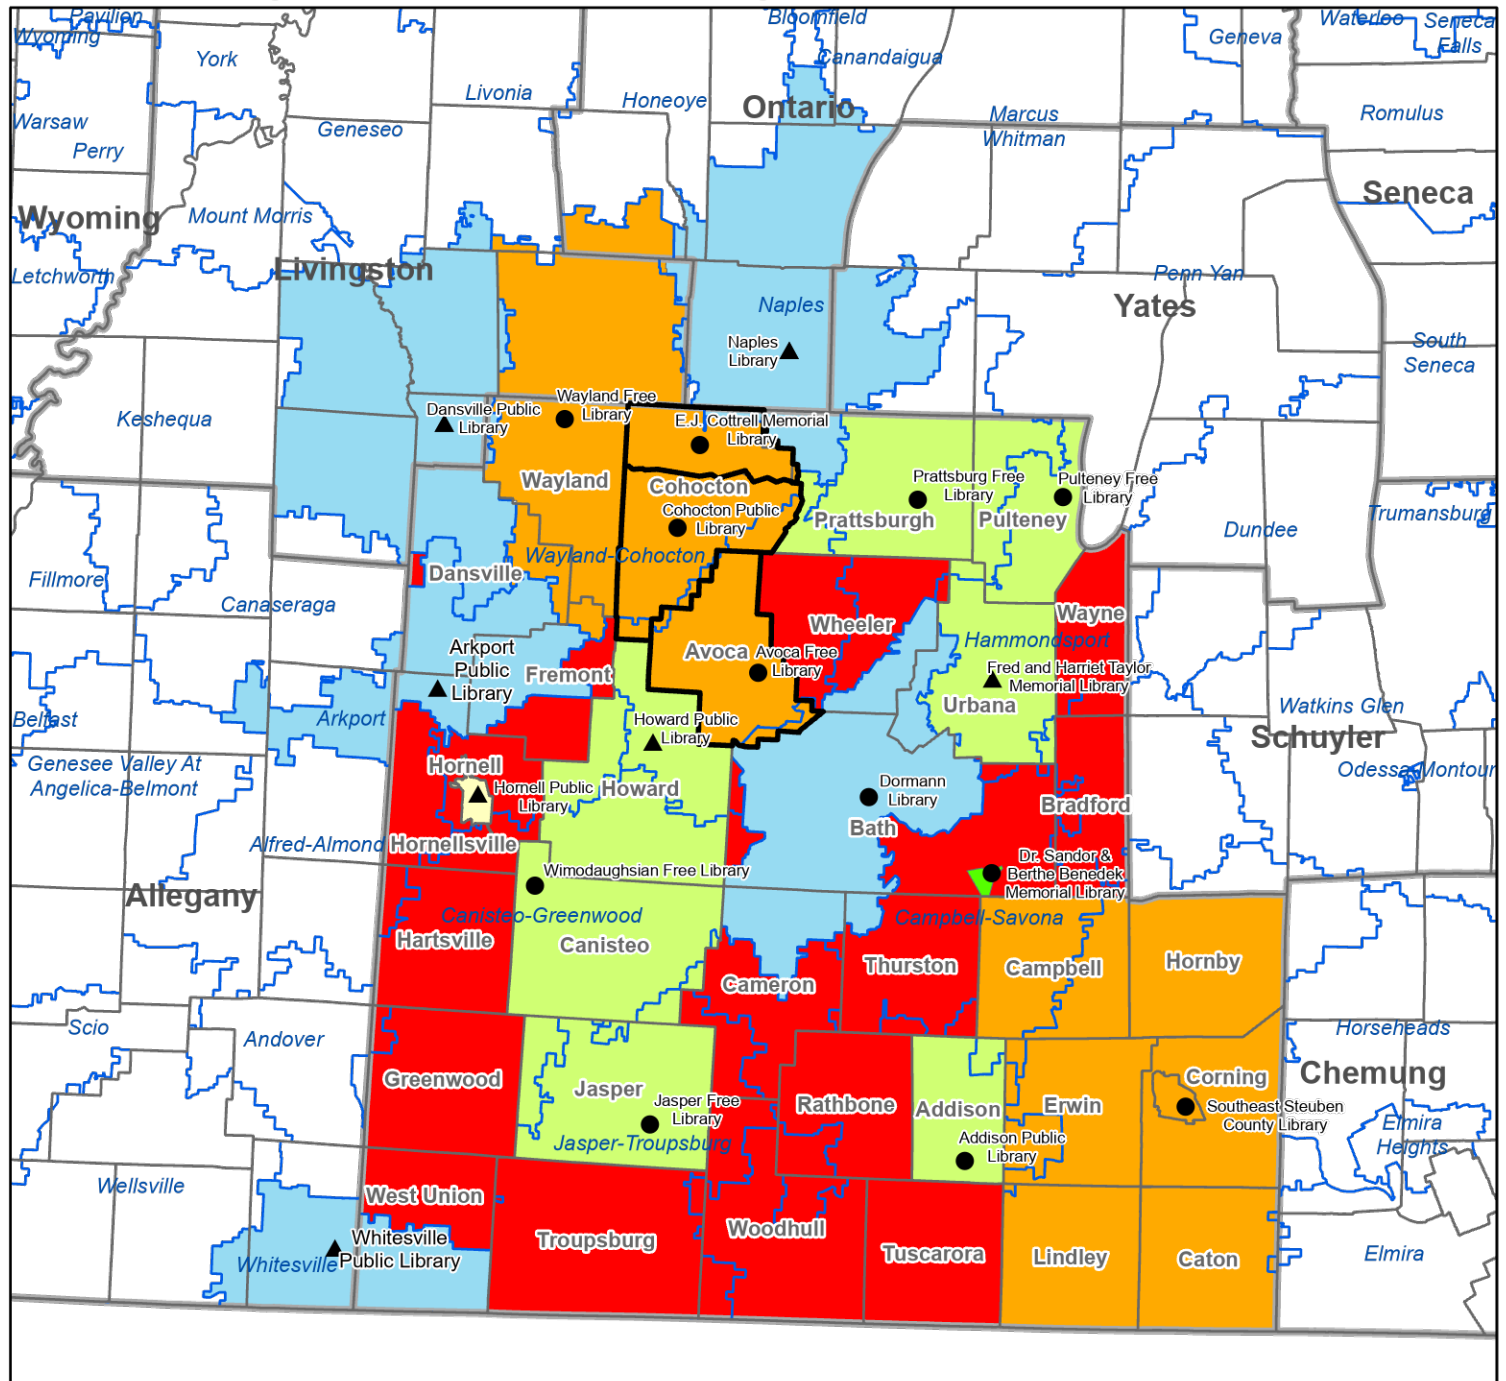

Steuben County Public Library Service Areas

1. **Legend**
2. Association
   - ▲ Public
   - ▭ Towns Boundaries
   - ▭ County Boundaries
   - ▭ School District Boundaries
   - ▭ Village / CDP Service Area
   - ▭ School District Service Area
   - ▭ City Service Area
   - ▭ "Other" Service Area
   - ▭ Special District
   - ▭ Town Service Area
   - ▭ County
   - ▭ Unserved by Chartered Library

Notes: Dormann Library service area (Bath Central School District) and Fred and Harriet Taylor Memorial Public Library service area (town of Urbana) overlap. Dormann Library service area and Avoca Free Library service area (town of Avoca) overlap. E.J. Cottrell Memorial Library service area (fire district) and Prattsburg Free Library service area (town of Prattsburg) overlap. Wayland Free Library service area (other—Wayland-Cohocton School District minus towns of Naples and Cohocton) and Avoca Free Library service area (town of Avoca) overlap. Wayland Free Library service area (town of Avoca) overlap. Wayland Free Library service area and Prattsburg Free Library service area (town of Prattsburg) overlap.

NYS Library 7/14/06
Revised 5/30/21
Series 5