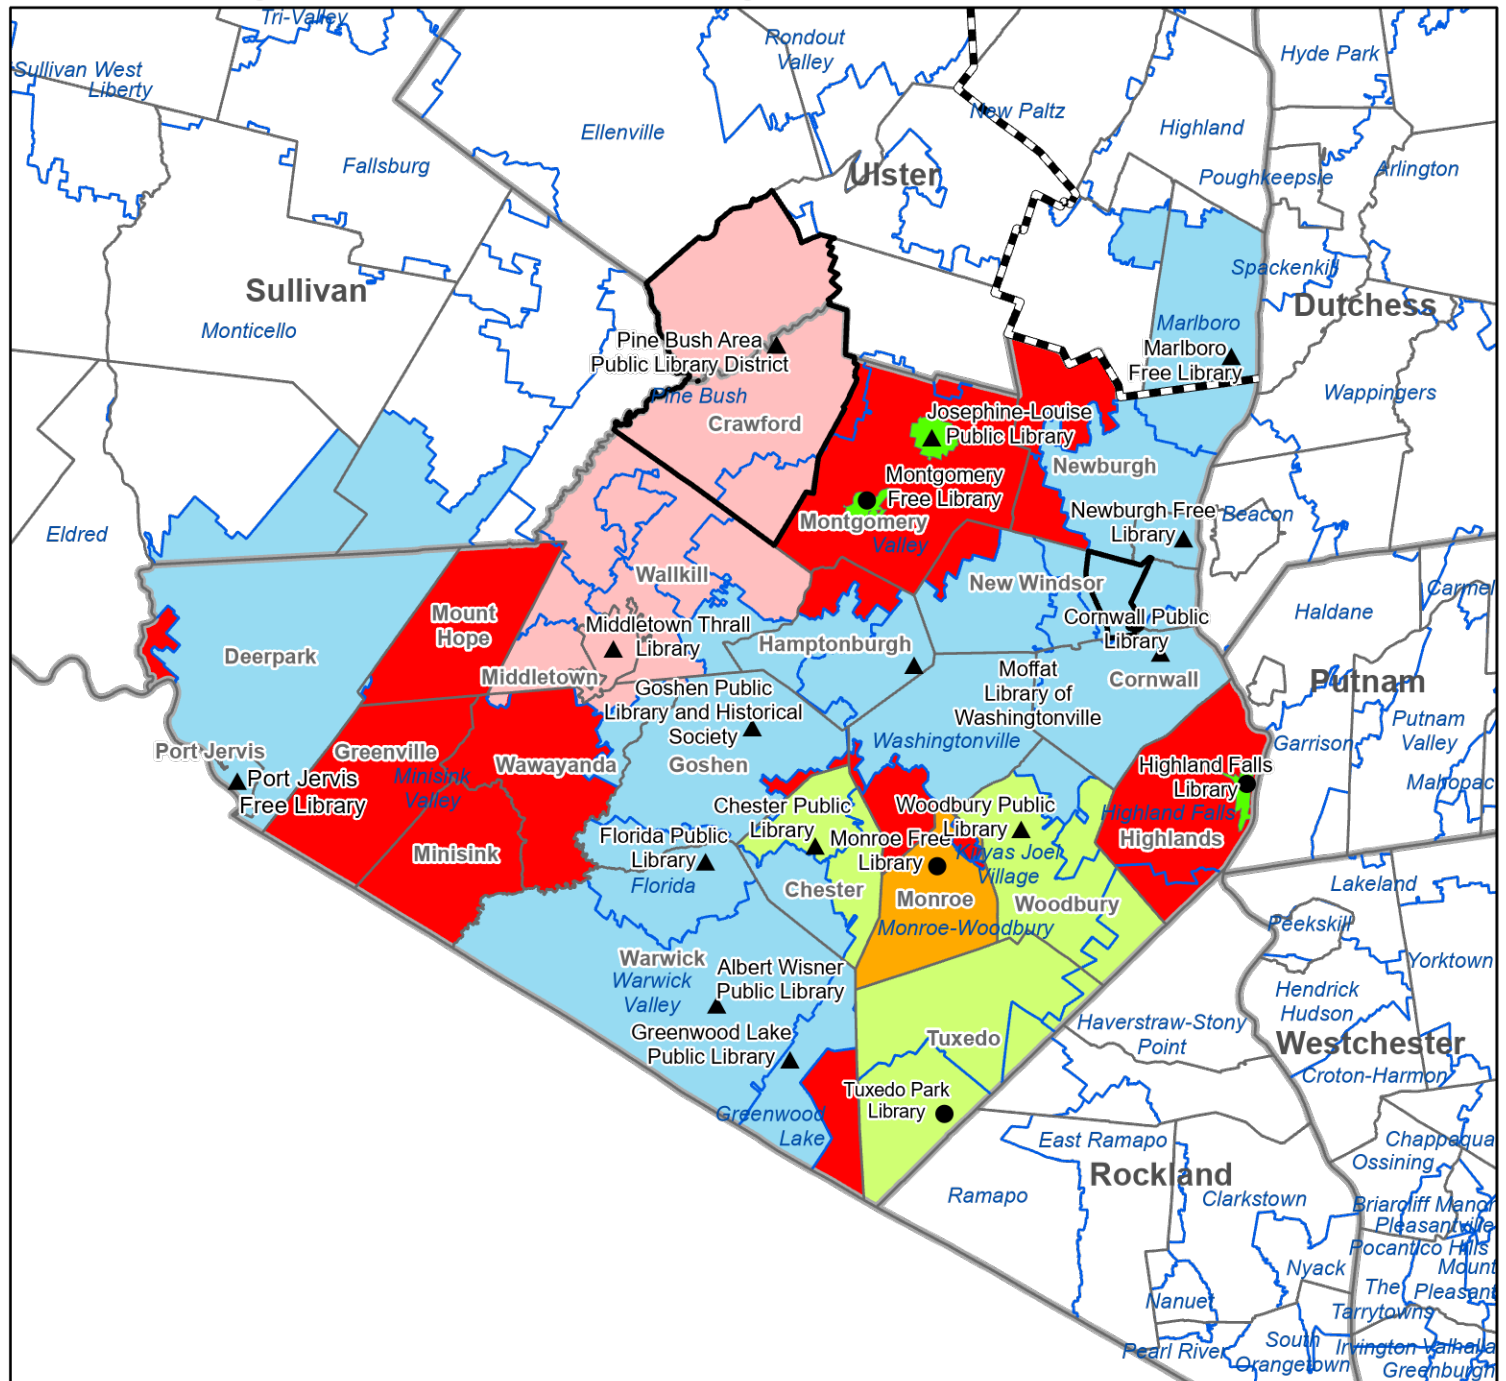

Ramapo Catskill Library System

Legend

- Association
- ▲ Public
- ▭ Library System Boundaries
- Village / CDP Service Area
- City Service Area
- "Other" Service Area
- School District Service Area
- Special District
- Town Service Area
- County Service Area
- Unserved by Chartered Library

Orange County Public Library Service Areas

- Legend**
- Association
 - ▲ Public
 - RCLS & MHLS System Boundary
 - Towns Boundaries
 - ▭ County Boundaries
 - ▭ School District Boundaries
 - ▭ Village / CDP Service Area
 - ▭ School District Service Area
 - ▭ City Service Area
 - ▭ "Other" Service Area
 - ▭ Special District
 - ▭ Town Service Area
 - ▭ County
 - ▭ Unserved by Chartered Library

Notes: Chester Public Library service area (town of Chester) and Goshen Public Library and Historical Society service area (Goshen Central School District) overlap. Chester Public Library service area and Florida Public Library service area (Florida Union Free School District) overlap. Chester Public Library service area and Albert Wisner Public Library service area (Warwick Valley Central School District). Suffern Free Library service area (Ramapo Central School District) and Tuxedo Public Library service area (town of Tuxedo) overlap. Cornwall Public Library service area (Cornwall Central School District) and Woodbury Public Library service area (town of Woodbury) overlap.