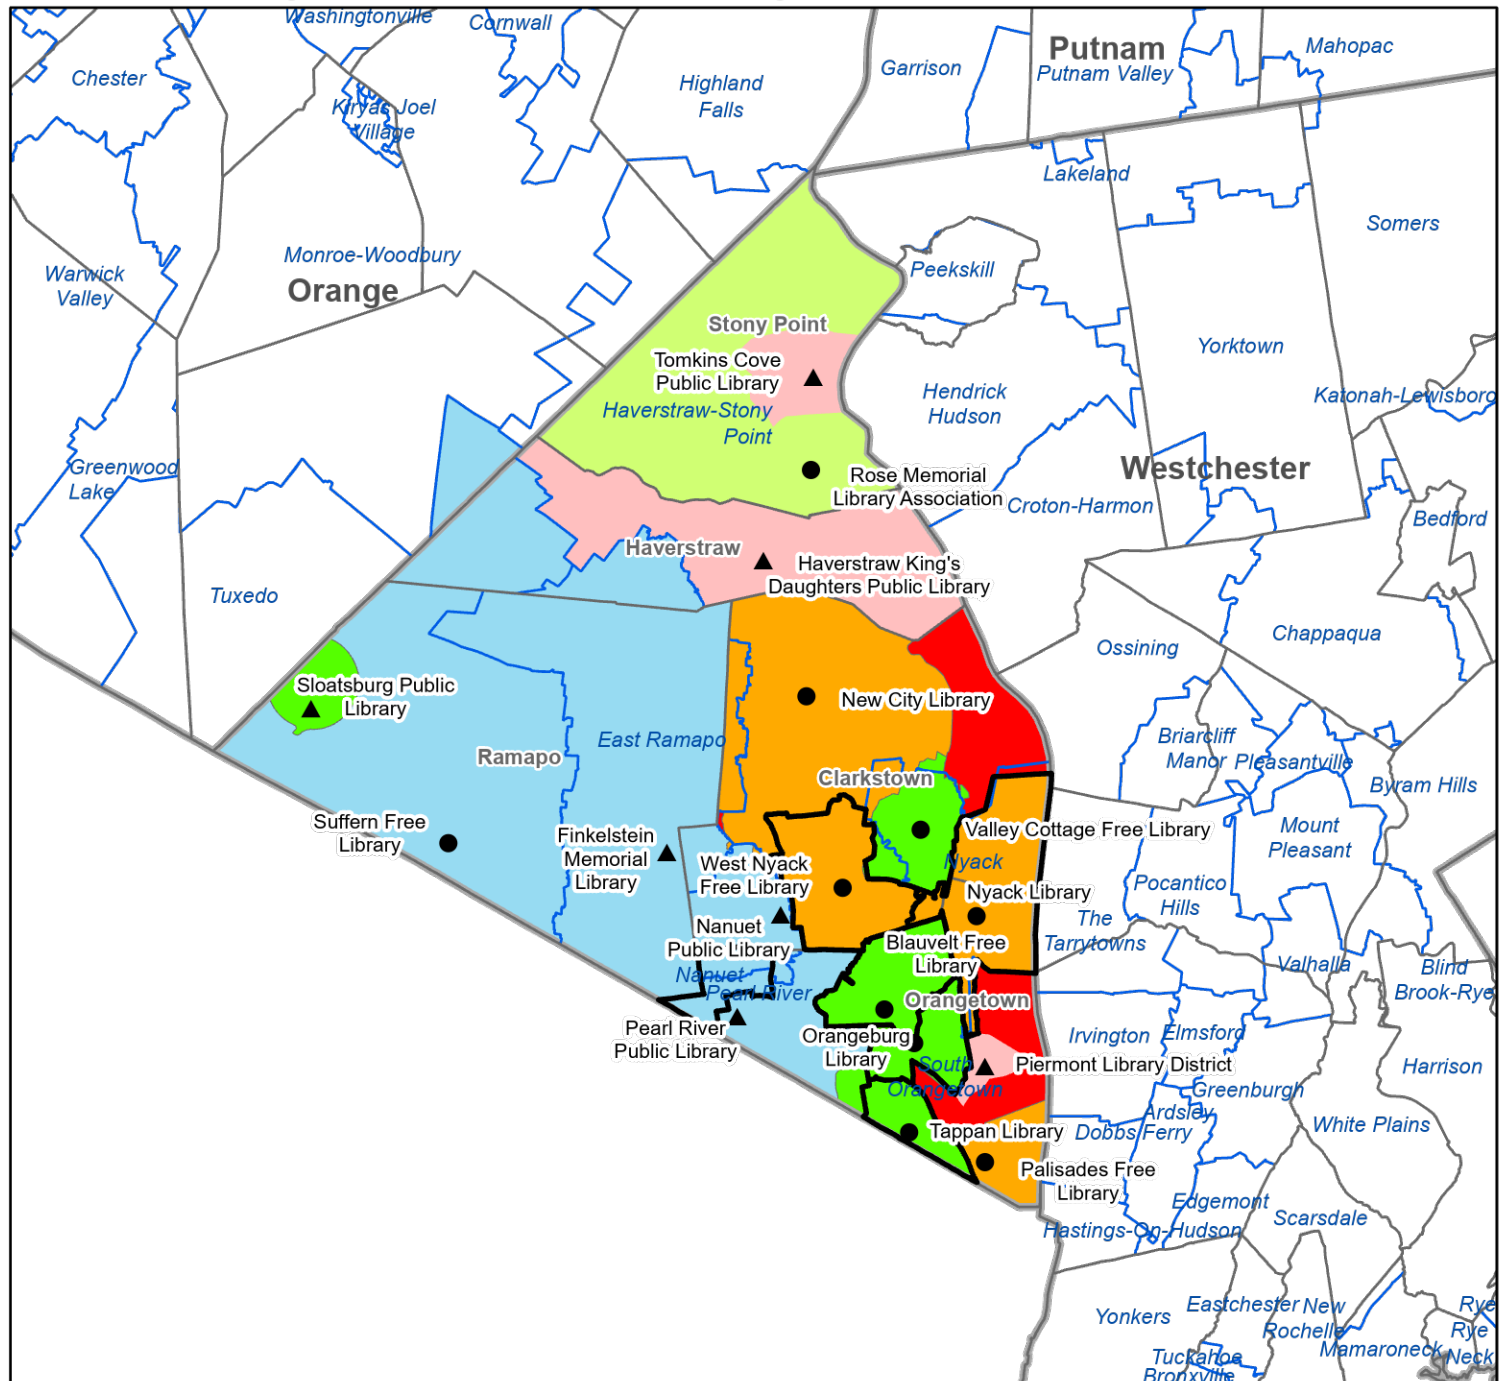

Notes: Chester Public Library service area (town of Chester) and Goshen Public Library and Historical Society service area (Goshen Central School District) overlap. Chester Public Library service area and Florida Public Library service area (Florida Union Free School District) overlap. Chester Public Library service area and Albert Wisner Public Library service area (Warwick Valley Central School District). Suffern Free Library service area (Ramapo Central School District) and Tuxedo Public Library service area (town of Tuxedo) overlap. Cornwall Public Library service area (Cornwall Central School District) and Woodbury Public Library service area (town of Woodbury) overlap.

Notes:

NYS Library 7/14/06
 Revised 5/30/21
 Series 5

Rockland County Public Library Service Areas

- Legend**
- Association
 - ▲ Public
 - ▭ Towns Boundaries
 - ▭ County Boundaries
 - ▭ School District Boundaries
 - ▭ Village / CDP Service Area
 - ▭ School District Service Area
 - ▭ City Service Area
 - ▭ "Other" Service Area
 - ▭ Special District
 - ▭ Town Service Area
 - ▭ County
 - ▭ Unserved by Chartered Library

Notes: Tomkins Cove Public Library service area (Stony Point split blocks) is completely within Rose Memorial Library Association service area (town of Stony Point). Sloatsburg Public Library service area (village of Sloatsburg) is completely within Suffern Free Library service area (Ramapo Central School District). New City Library service area (CDPs of Congers, Bardonia and New City) and Finkelstein Memorial Library service area (East Ramapo Central School District) overlap. New City Library service area and Nanuet Public Library service area (Nanuet Union Free School District) overlap. New City Library and West Nyack Free Library overlap.