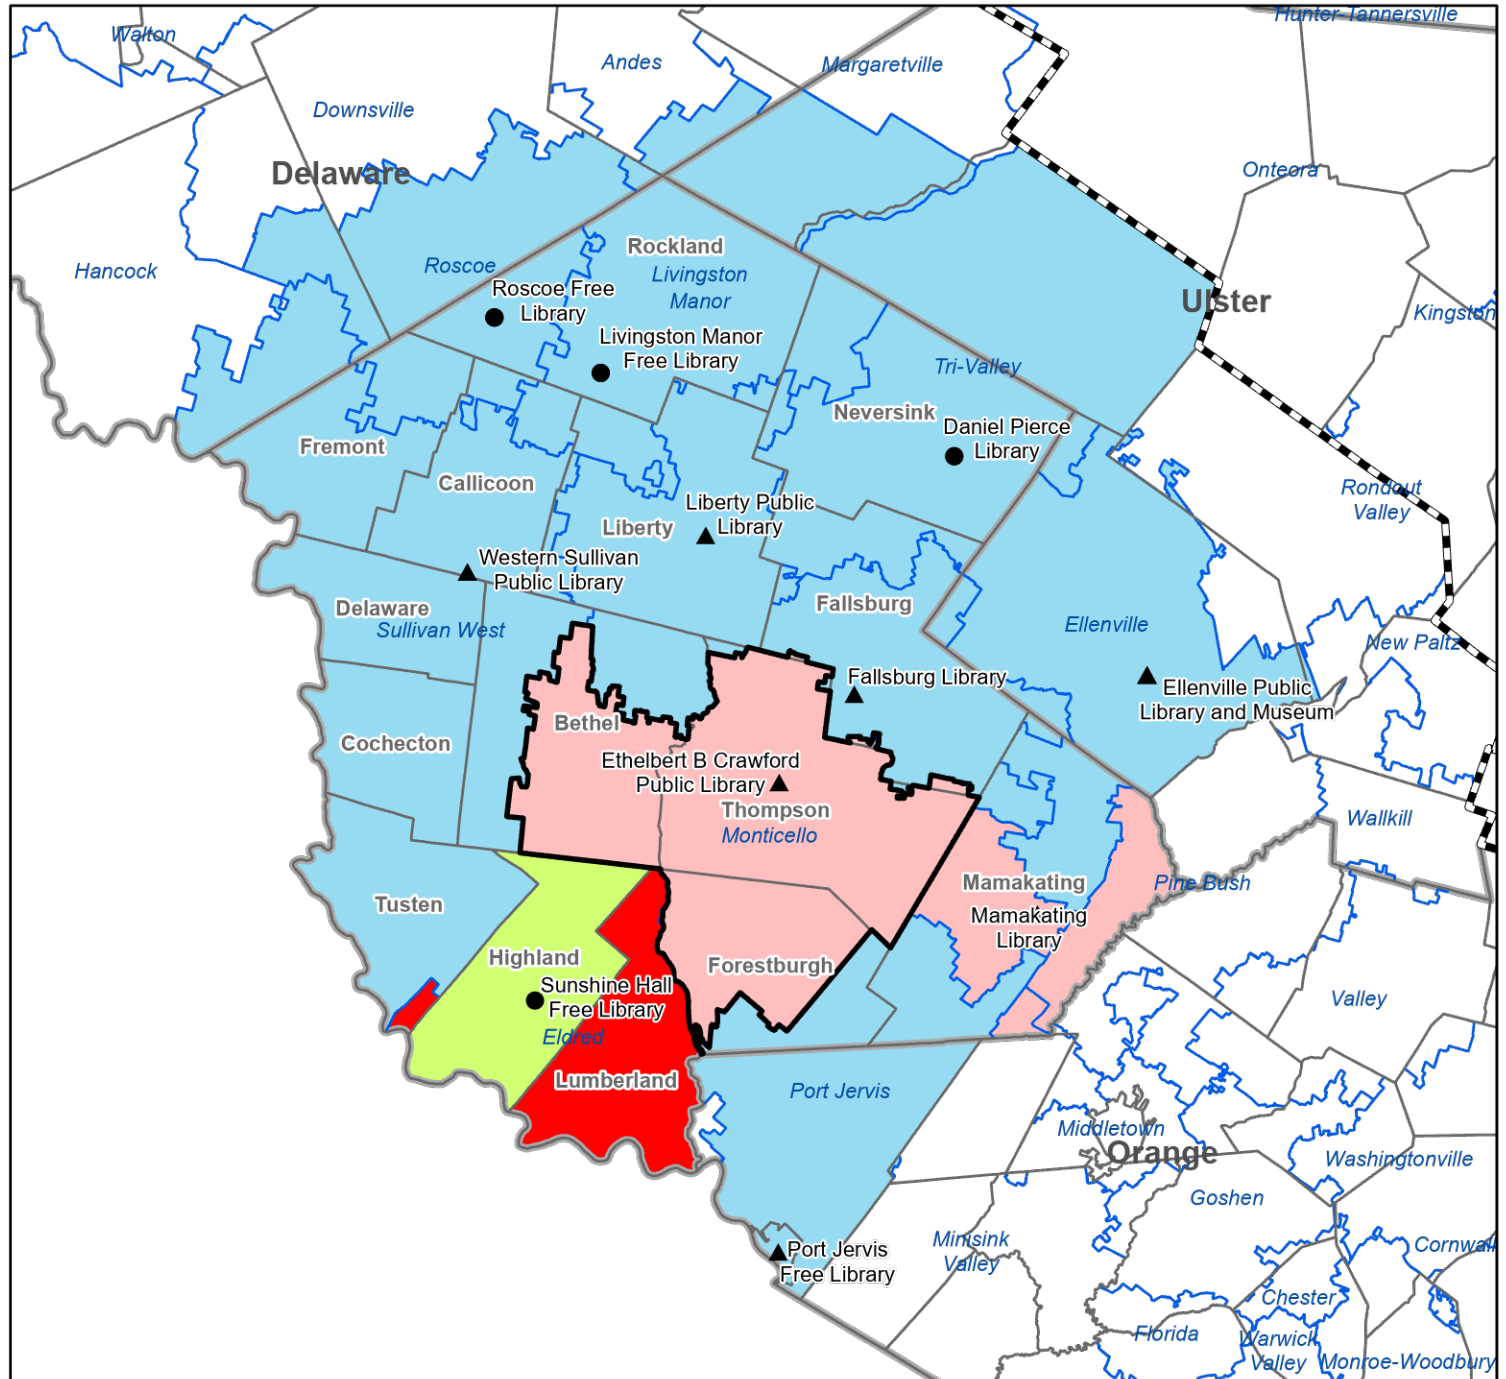

Sullivan County Public Library Service Areas

Legend

- Association
- ▲ Public
- ▬ RCLS & MHLS System Boundary
- ▭ Towns Boundaries
- ▭ County Boundaries
- ▭ School District Boundaries
- ▭ Village / CDP Service Area
- ▭ School District Service Area
- ▭ City Service Area
- ▭ "Other" Service Area
- ▭ Special District
- ▭ Town Service Area
- ▭ County
- ▭ Unserved by Chartered Library

Notes:

NYS Library 7/14/06
Revised 5/30/21
Series 5