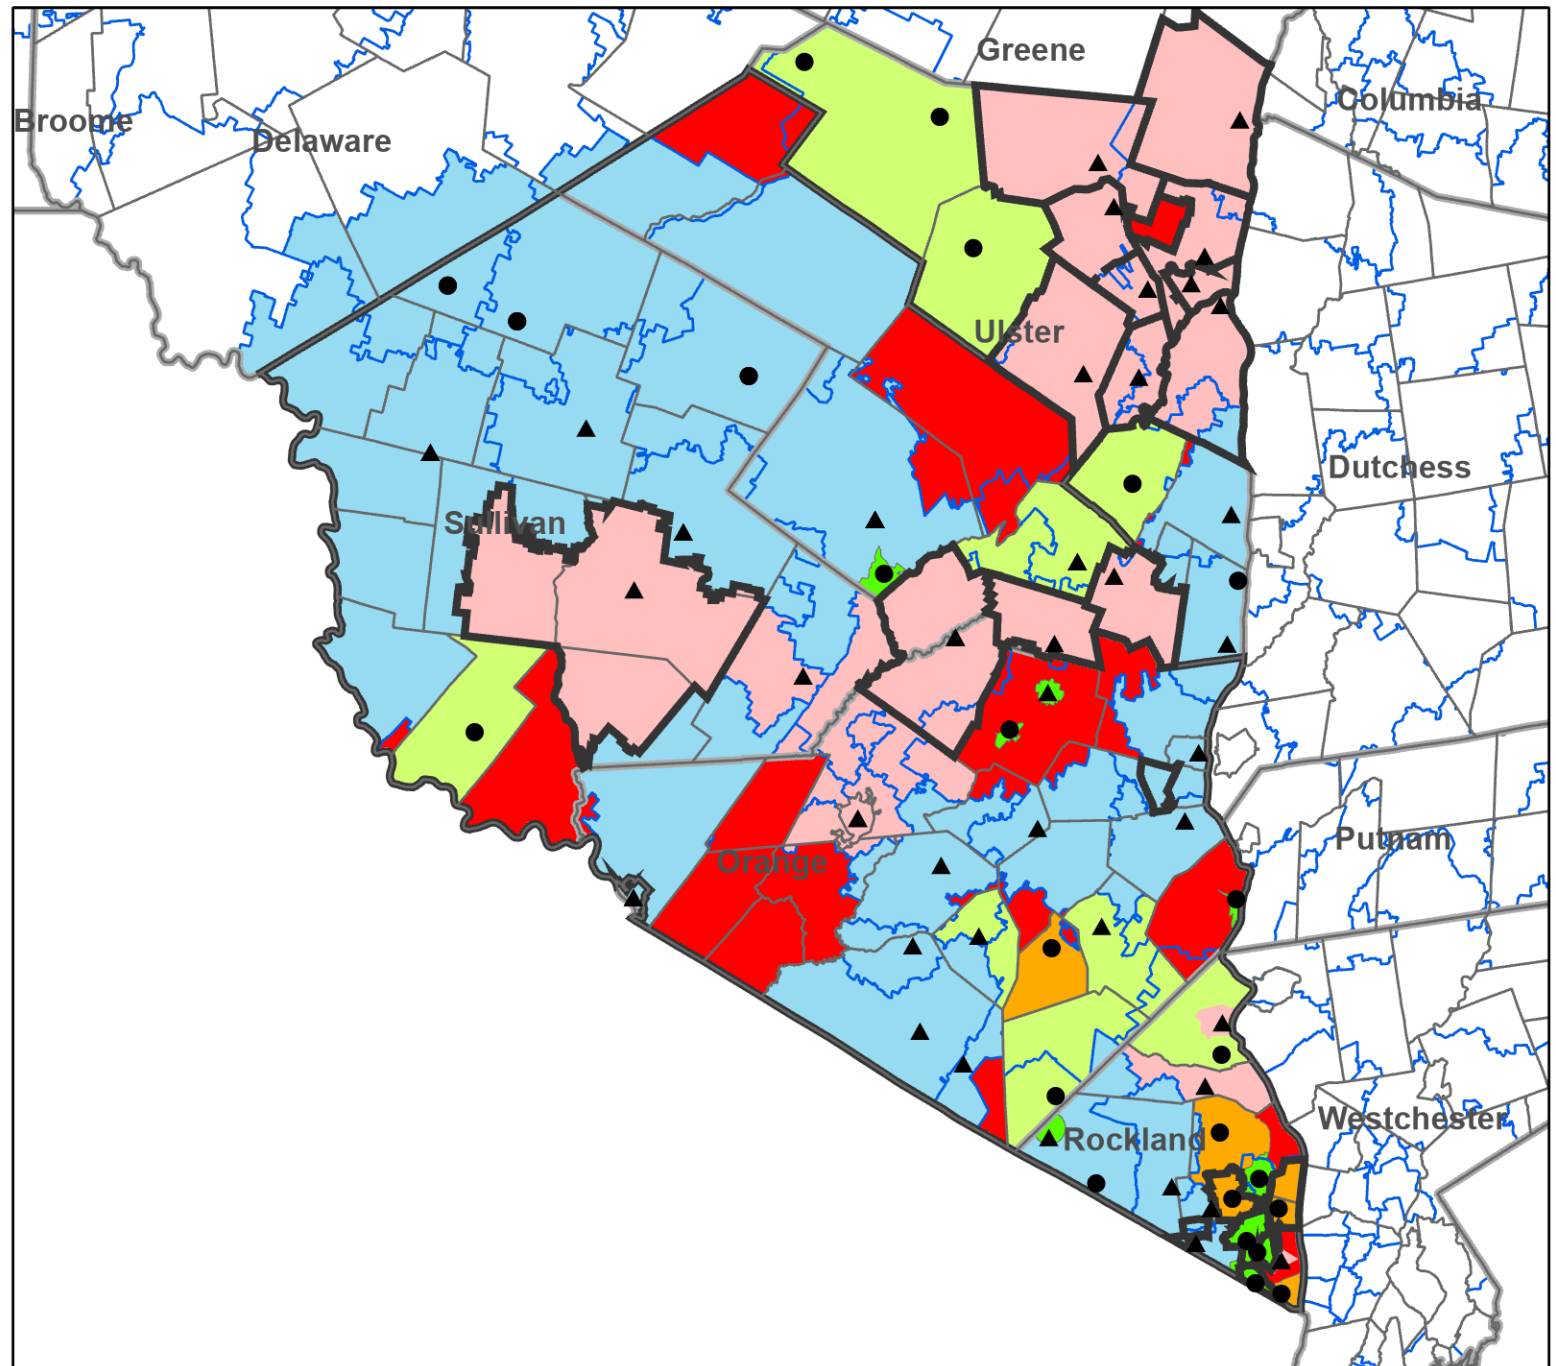

Ramapo Catskill Library System

Legend

- Association
- ▲ Public
- ▭ Library System Boundaries
- Village / CDP Service Area
- City Service Area
- "Other" Service Area
- School District Service Area
- Special District
- Town Service Area
- County Service Area
- Unserved by Chartered Library

Orange County Public Library Service Areas

- Legend**
- Association
 - ▲ Public
 - RCLS & MHLS System Boundary
 - Towns Boundaries
 - ▭ County Boundaries
 - ▭ School District Boundaries
 - ▭ Village / CDP Service Area
 - ▭ School District Service Area
 - ▭ City Service Area
 - ▭ "Other" Service Area
 - ▭ Special District
 - ▭ Town Service Area
 - ▭ County
 - ▭ Unserved by Chartered Library

Notes: Chester Public Library service area (town of Chester) and Goshen Public Library and Historical Society service area (Goshen Central School District) overlap. Chester Public Library service area and Florida Public Library service area (Florida Union Free School District) overlap. Chester Public Library service area and Albert Wisner Public Library service area (Warwick Valley Central School District). Suffern Free Library service area (Ramapo Central School District) and Tuxedo Public Library service area (town of Tuxedo) overlap. Cornwall Public Library service area (Cornwall Central School District) and Woodbury Public Library service area (town of Woodbury) overlap.