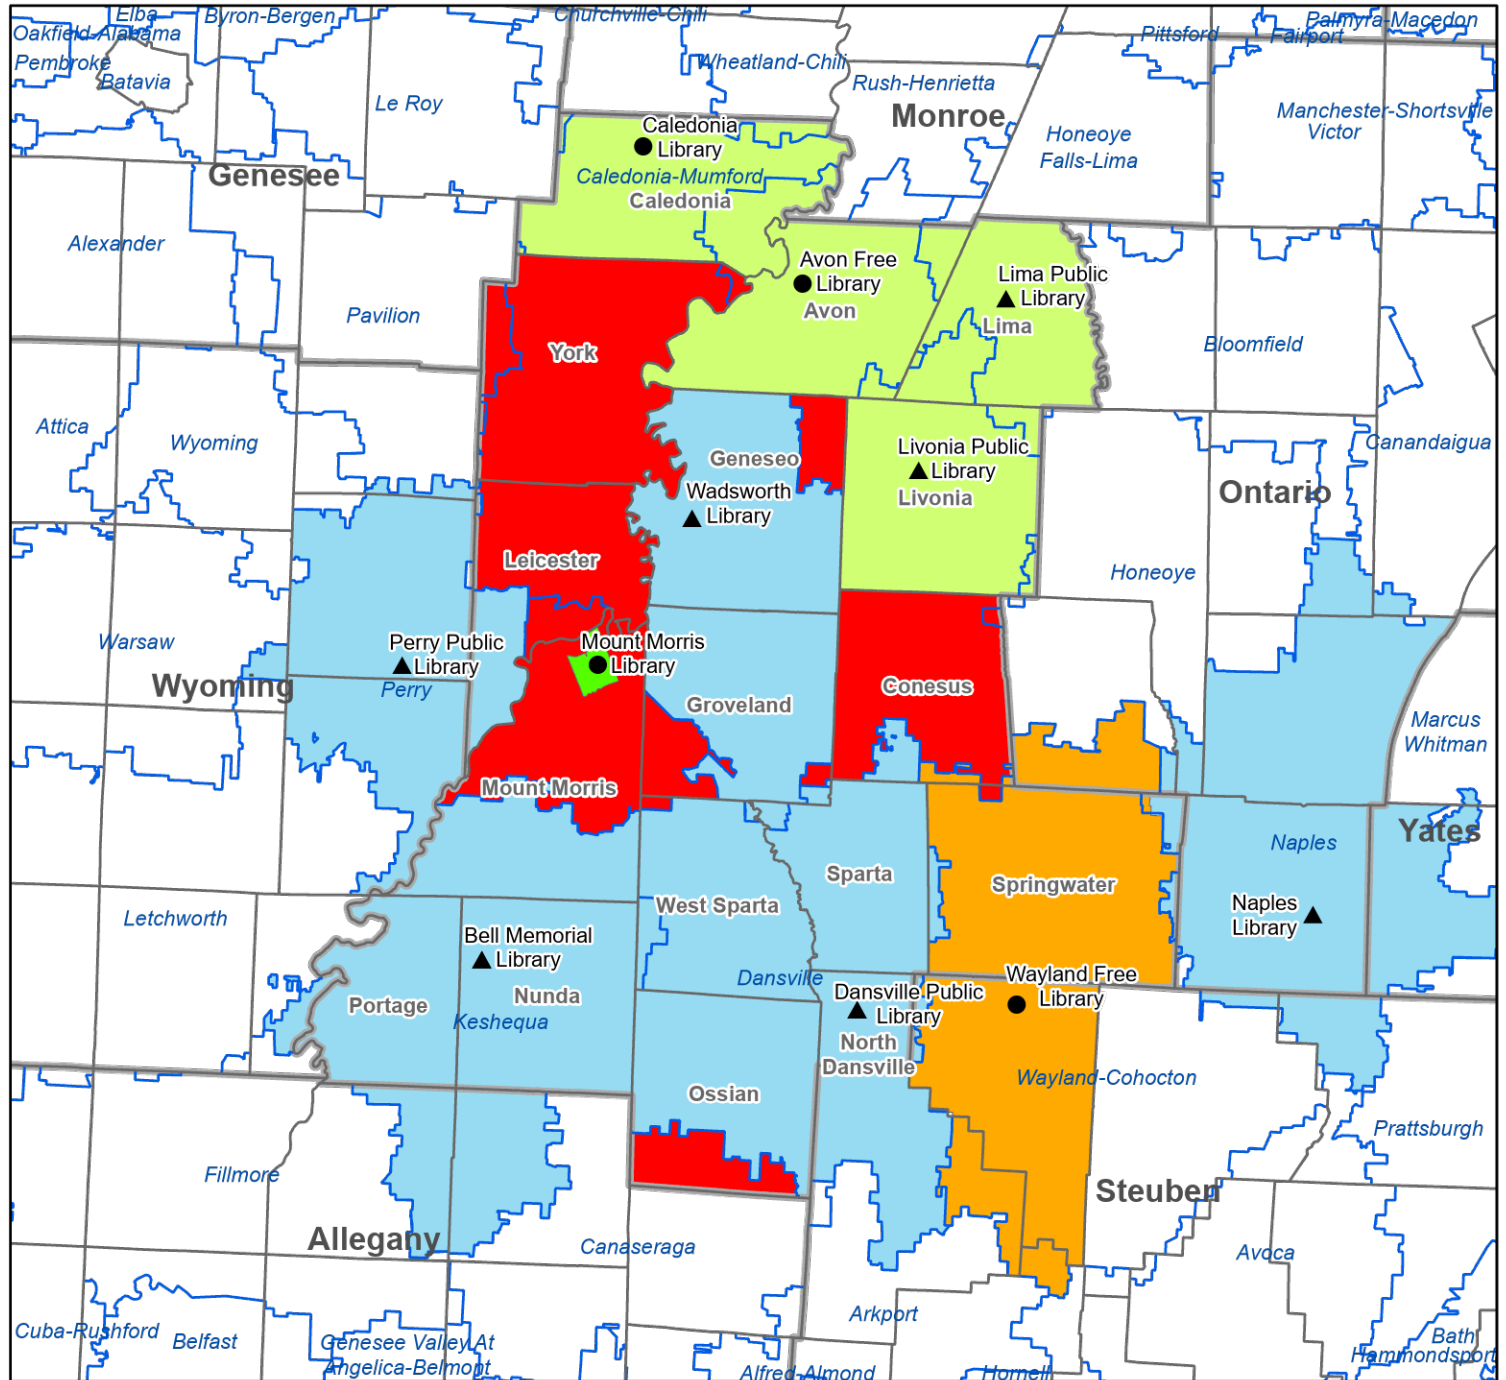

Livingston County Public Library Service Areas

Legend

- Association
- ▲ Public
- ▭ Towns Boundaries
- ▭ County Boundaries
- ▭ School District Boundaries
- ▭ Village / CDP Service Area
- ▭ School District Service Area
- ▭ City Service Area
- ▭ "Other" Service Area
- ▭ Special District
- ▭ Town Service Area
- ▭ County
- ▭ Unserved by Chartered Library

Notes:

NYS Library 7/14/06
Revised 5/30/21
Series 5