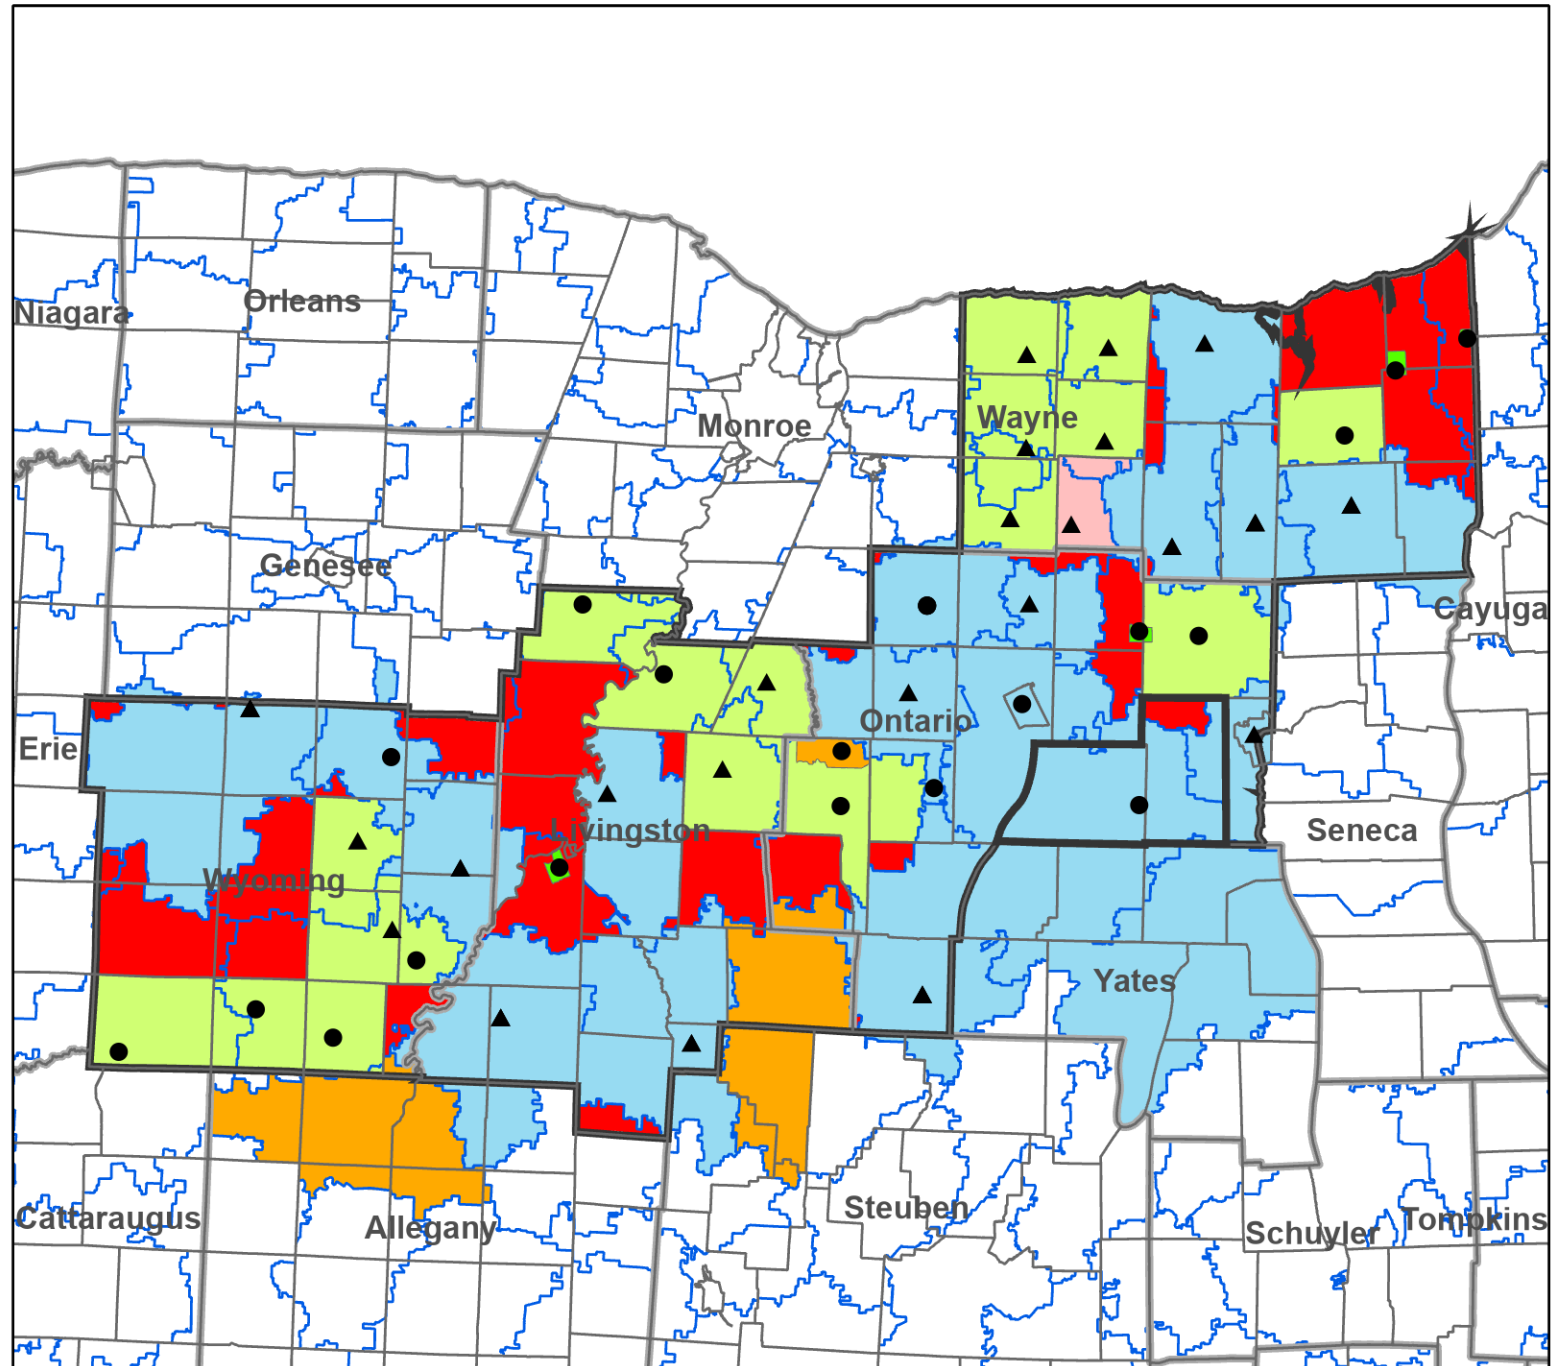

Pioneer Library System

Legend

- Association
- ▲ Public
- ▭ Library System Boundaries
- Village / CDP Service Area
- City Service Area
- "Other" Service Area
- School District Service Area
- Special District
- Town Service Area
- County Service Area
- Unserved by Chartered Library

Livingston County Public Library Service Areas

Legend

- Association
- ▲ Public
- ▭ Towns Boundaries
- ▭ County Boundaries
- ▭ School District Boundaries
- ▭ Village / CDP Service Area
- ▭ School District Service Area
- ▭ City Service Area
- ▭ "Other" Service Area
- ▭ Special District
- ▭ Town Service Area
- ▭ County
- ▭ Unserved by Chartered Library

Notes: Clyde-Savannah Public Library service area (Clyde Savannah Central School District) and Rose Free Library (town of Rose) overlap.

NYS Library 7/14/06
 Revised 5/30/21
 Series 5

Wyoming County Public Library Service Areas

- Legend**
- Association
 - ▲ Public
 - ▭ Towns Boundaries
 - ▭ County Boundaries
 - ▭ School District Boundaries
 - ▭ Village / CDP Service Area
 - ▭ School District Service Area
 - ▭ City Service Area
 - ▭ "Other" Service Area
 - ▭ Special District
 - ▭ Town Service Area
 - ▭ County
 - ▭ Unserved by Chartered Library