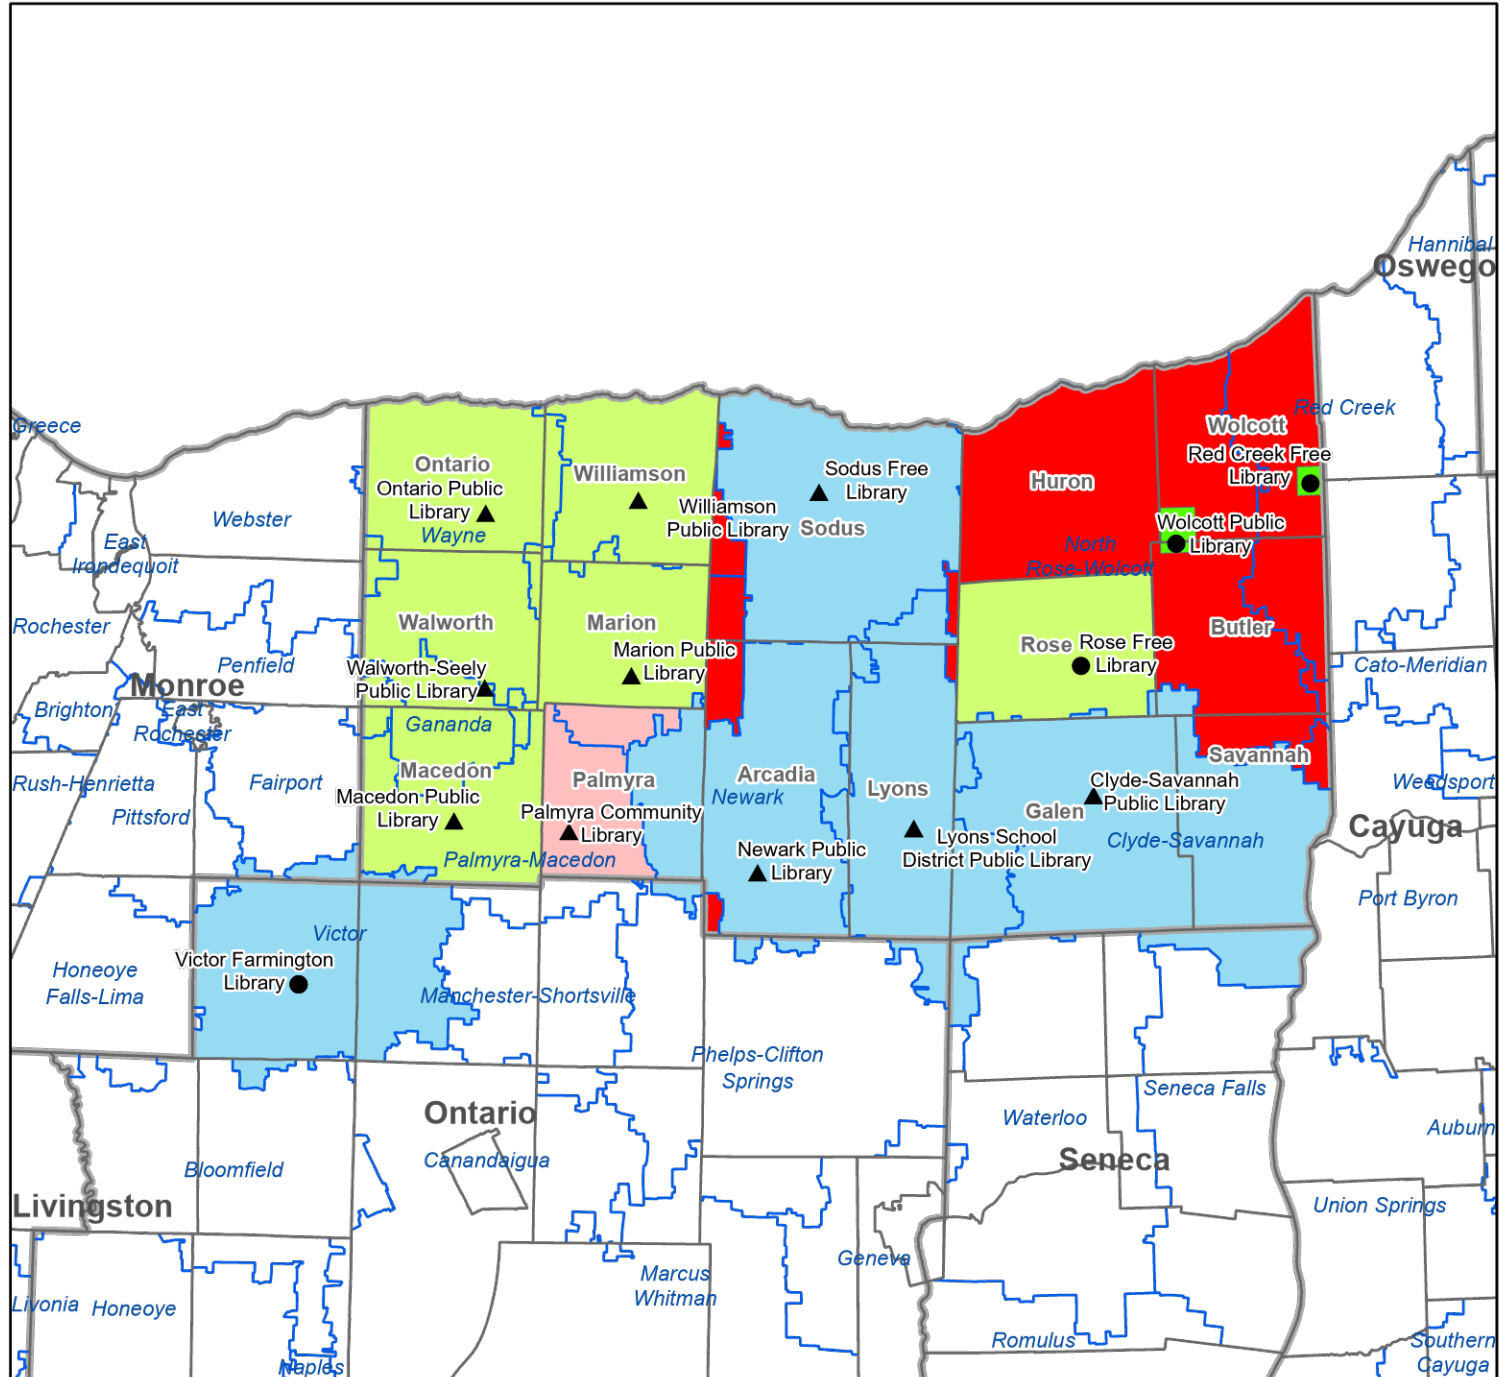

Pioneer Library System

Legend

- Association
- ▲ Public
- ▭ Library System Boundaries
- Village / CDP Service Area
- City Service Area
- "Other" Service Area
- School District Service Area
- Special District
- Town Service Area
- County Service Area
- Unserved by Chartered Library

Livingston County Public Library Service Areas

Legend

- Association
- ▲ Public
- ▭ Towns Boundaries
- ▭ County Boundaries
- ▭ School District Boundaries
- ▭ Village / CDP Service Area
- ▭ School District Service Area
- ▭ City Service Area
- ▭ "Other" Service Area
- ▭ Special District
- ▭ Town Service Area
- ▭ County
- ▭ Unserved by Chartered Library

Notes:

NYS Library 7/14/06
 Revised 5/30/21
 Series 5

Wayne County Public Library Service Areas

Legend

- Association
- ▲ Public
- ▭ Towns Boundaries
- ▭ County Boundaries
- ▭ School District Boundaries
- ▭ Village / CDP Service Area
- ▭ School District Service Area
- ▭ City Service Area
- ▭ "Other" Service Area
- ▭ Special District
- ▭ Town Service Area
- ▭ County
- ▭ Unserved by Chartered Library

Notes: Clyde-Savannah Public Library service area (Clyde Savannah Central School District) and Rose Free Library (town of Rose) overlap.

NYS Library 7/14/06
 Revised 5/30/21
 Series 5

Wyoming County Public Library Service Areas