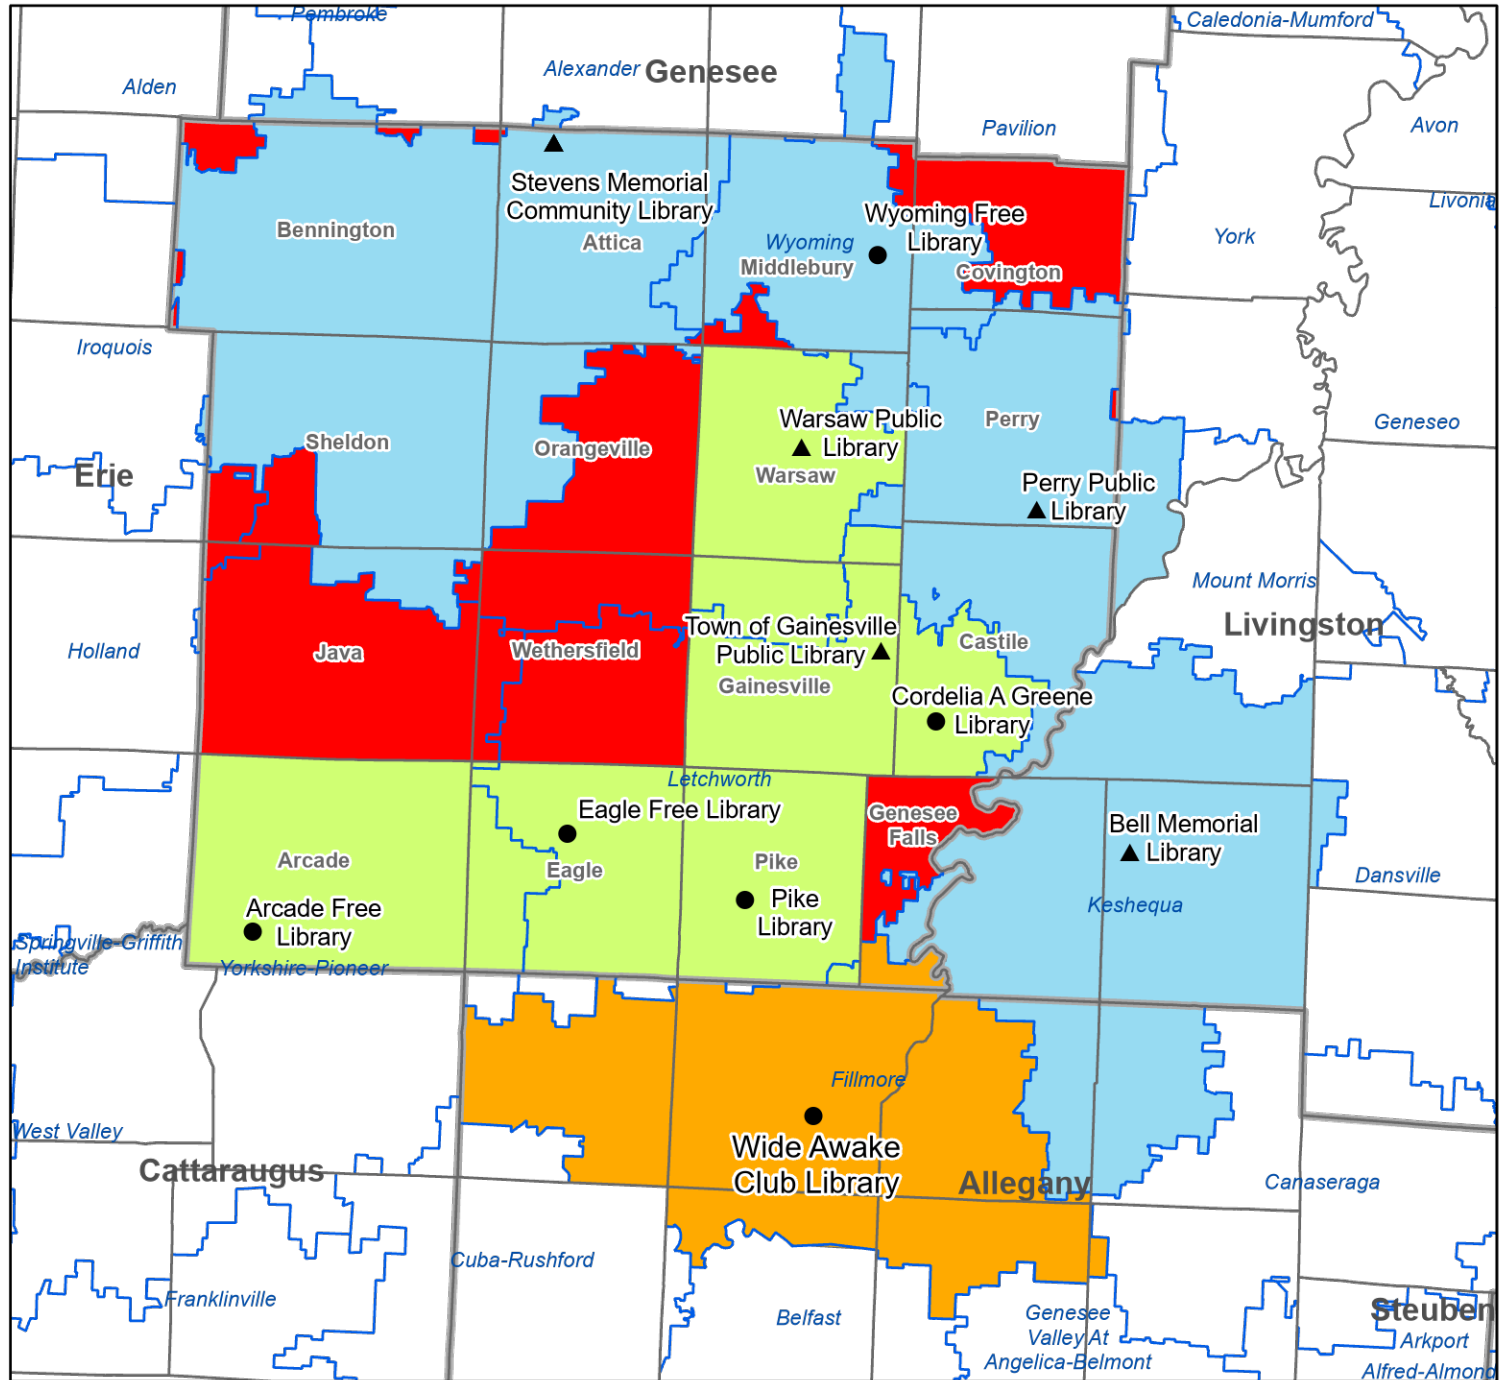

Pioneer Library System

Legend

- Association
- ▲ Public
- ▭ Library System Boundaries
- Village / CDP Service Area
- City Service Area
- "Other" Service Area
- School District Service Area
- Special District
- Town Service Area
- County Service Area
- Unserved by Chartered Library

Notes: Clyde-Savannah Public Library service area (Clyde Savannah Central School District) and Rose Free Library (town of Rose) overlap.

NYS Library 7/14/06
 Revised 5/30/21
 Series 5

Wyoming County Public Library Service Areas

- Legend**
- Association
 - ▲ Public
 - ▭ Towns Boundaries
 - ▭ County Boundaries
 - ▭ School District Boundaries
 - ▭ Village / CDP Service Area
 - ▭ School District Service Area
 - ▭ City Service Area
 - ▭ "Other" Service Area
 - ▭ Special District
 - ▭ Town Service Area
 - ▭ County
 - ▭ Unserved by Chartered Library

Notes: Perry Public Library service area (Perry Central School District) and Warsaw Public Library service area (town of Warsaw) overlap. Perry Public Library service area and Cordelia A. Greene Library service area (town of Castile) overlap.