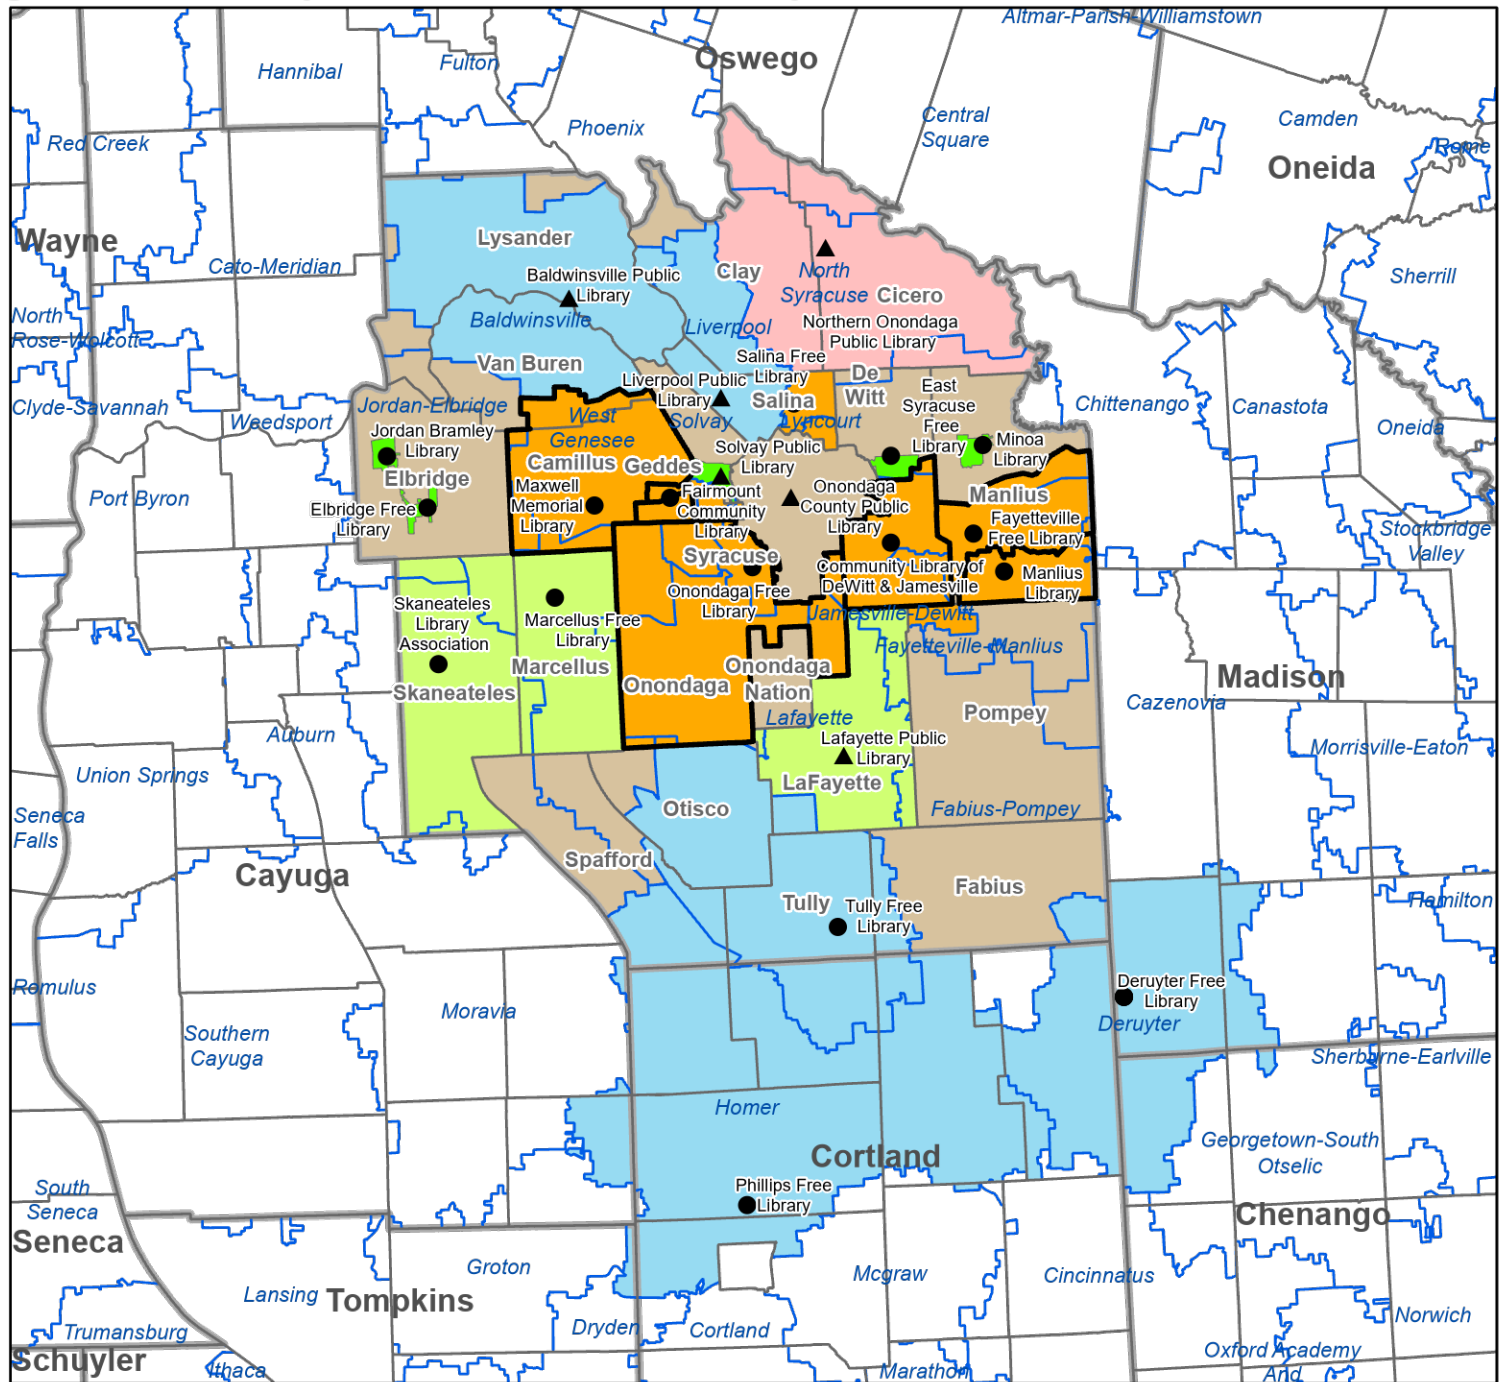

Onondaga Library System

Legend

- Association
- ▲ Public
- ▭ Library System Boundaries
- Village / CDP Service Area
- City Service Area
- "Other" Service Area
- School District Service Area
- Special District
- Town Service Area
- County Service Area
- Unserved by Chartered Library

Onondaga County Public Library Service Areas

- Legend**
- Association
 - ▲ Public
 - ▭ Towns Boundaries
 - ▭ County Boundaries
 - ▭ School District Boundaries
 - ▭ Village / CDP Service Area
 - ▭ School District Service Area
 - ▭ City Service Area
 - ▭ "Other" Service Area
 - ▭ Special District
 - ▭ Town Service Area
 - ▭ County
 - ▭ Unserved by Chartered Library

Notes: Onondaga County Public Library is chartered to serve entire county; Tully Free Library service area (Tully Central School District) and Lafayette Public Library service area (town of Lafayette) overlap.