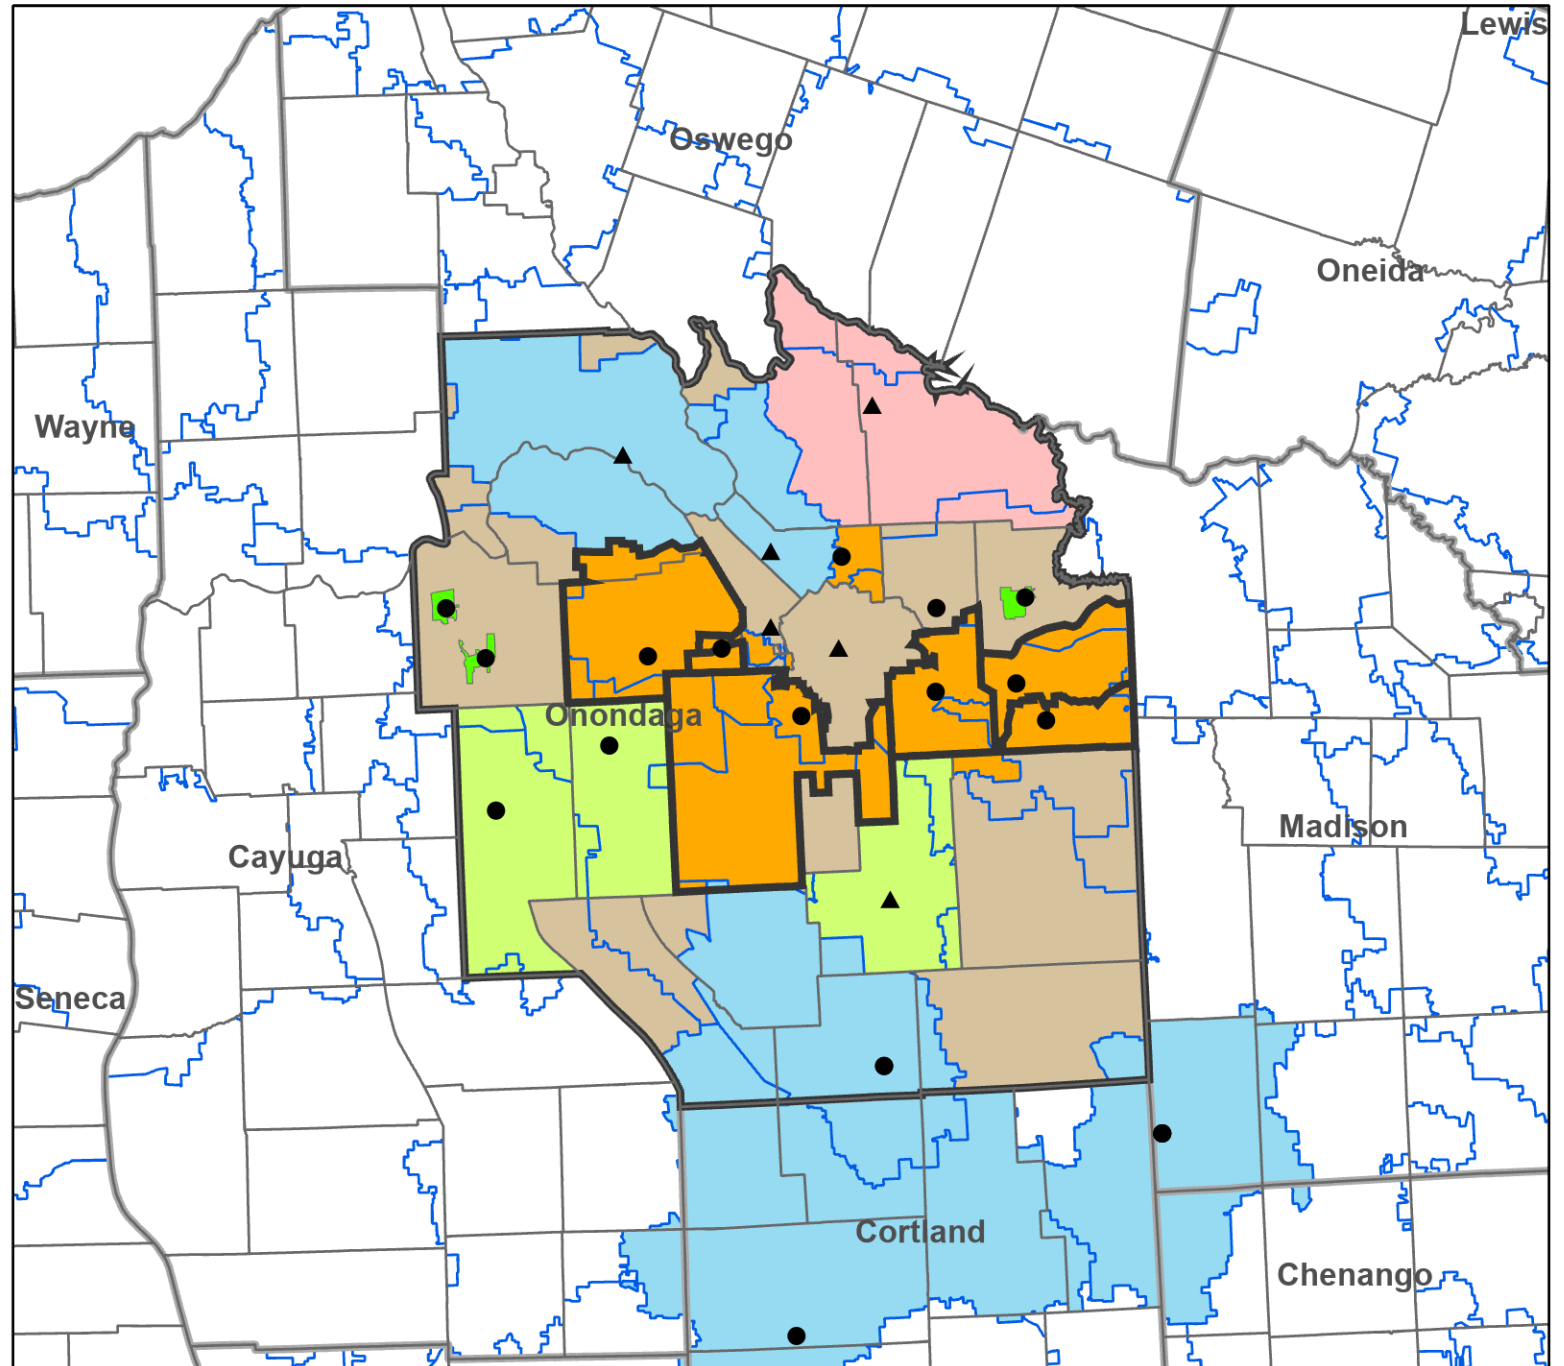

Onondaga Library System

Legend

- Association
- ▲ Public
- ▭ Library System Boundaries
- Village / CDP Service Area
- City Service Area
- "Other" Service Area
- School District Service Area
- Special District
- Town Service Area
- County Service Area
- Unserved by Chartered Library

Onondaga County Public Library Service Areas

- Legend**
- Association
 - ▲ Public
 - ▭ Towns Boundaries
 - ▭ County Boundaries
 - ▭ School District Boundaries
 - ▭ Village / CDP Service Area
 - ▭ School District Service Area
 - ▭ City Service Area
 - ▭ "Other" Service Area
 - ▭ Special District
 - ▭ Town Service Area
 - ▭ County
 - ▭ Unserved by Chartered Library

Notes: Onondaga County Public Library is chartered to serve entire county; Tully Free Library service area (Tully Central School District) and Lafayette Public Library service area (town of Lafayette) overlap.