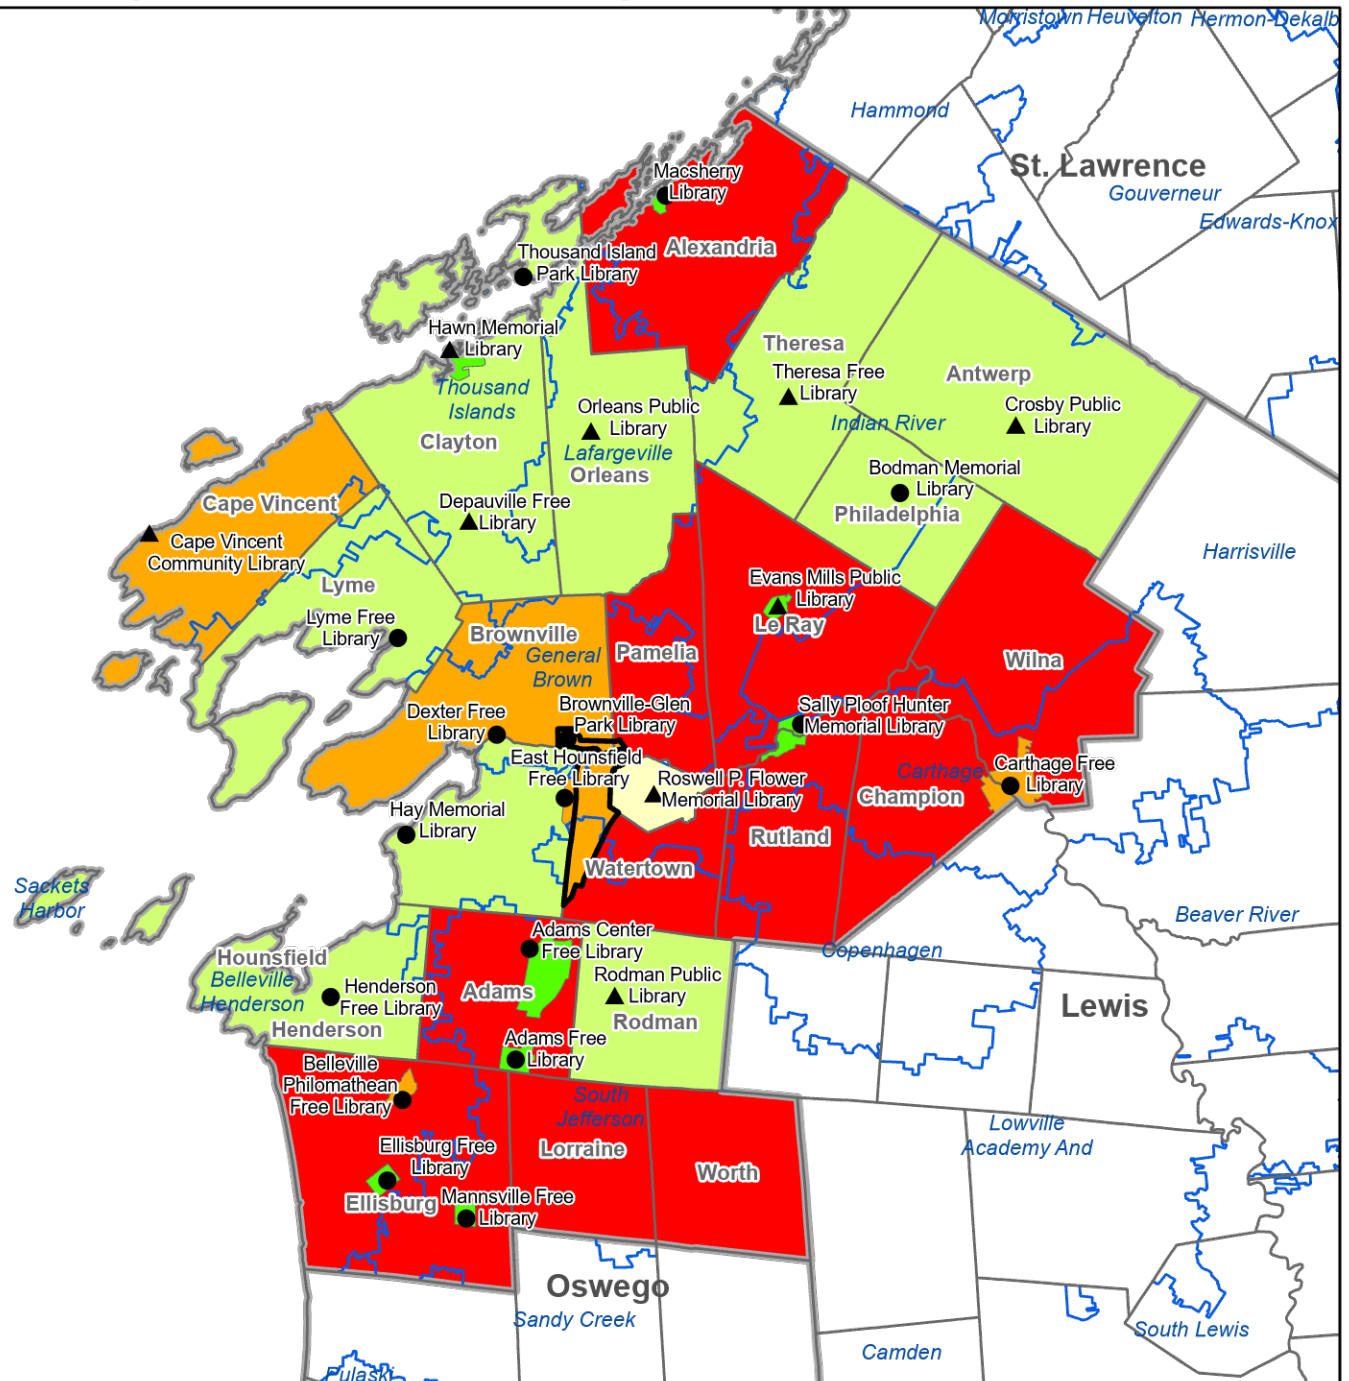

North Country Library System

Legend

- Association
- ▲ Public
- ▭ Library System Boundaries
- Village / CDP Service Area
- City Service Area
- "Other" Service Area
- School District Service Area
- Special District
- Town Service Area
- County Service Area
- Unserved by Chartered Library

Jefferson County Public Library Service Areas

- Legend**
- Association
 - ▲ Public
 - ▭ Towns Boundaries
 - ▭ County Boundaries
 - ▭ School District Boundaries
 - ▭ Village / CDP Service Area
 - ▭ School District Service Area
 - ▭ City Service Area
 - ▭ "Other" Service Area
 - ▭ Special District
 - ▭ Town Service Area
 - ▭ County
 - ▭ Unserved by Chartered Library

Notes: Hawn Memorial Library (Village of Clayton) is completely within Depauville Free Library service area (Town of Clayton). Thousand Island Park Library service area (Village of Thousand Island Park) is completely within the Orleans Public Library service area (Town of Orleans). East Housfield Free Library partially overlaps with Hay Memorial Library.

Notes: Clifton Community Library service area (town of Clifton) and Goff-Nelson Memorial Library service area (Tupper Lake Central School District) overlap.

NYS Library 7/14/06
 Revised 5/30/21
 Series 5