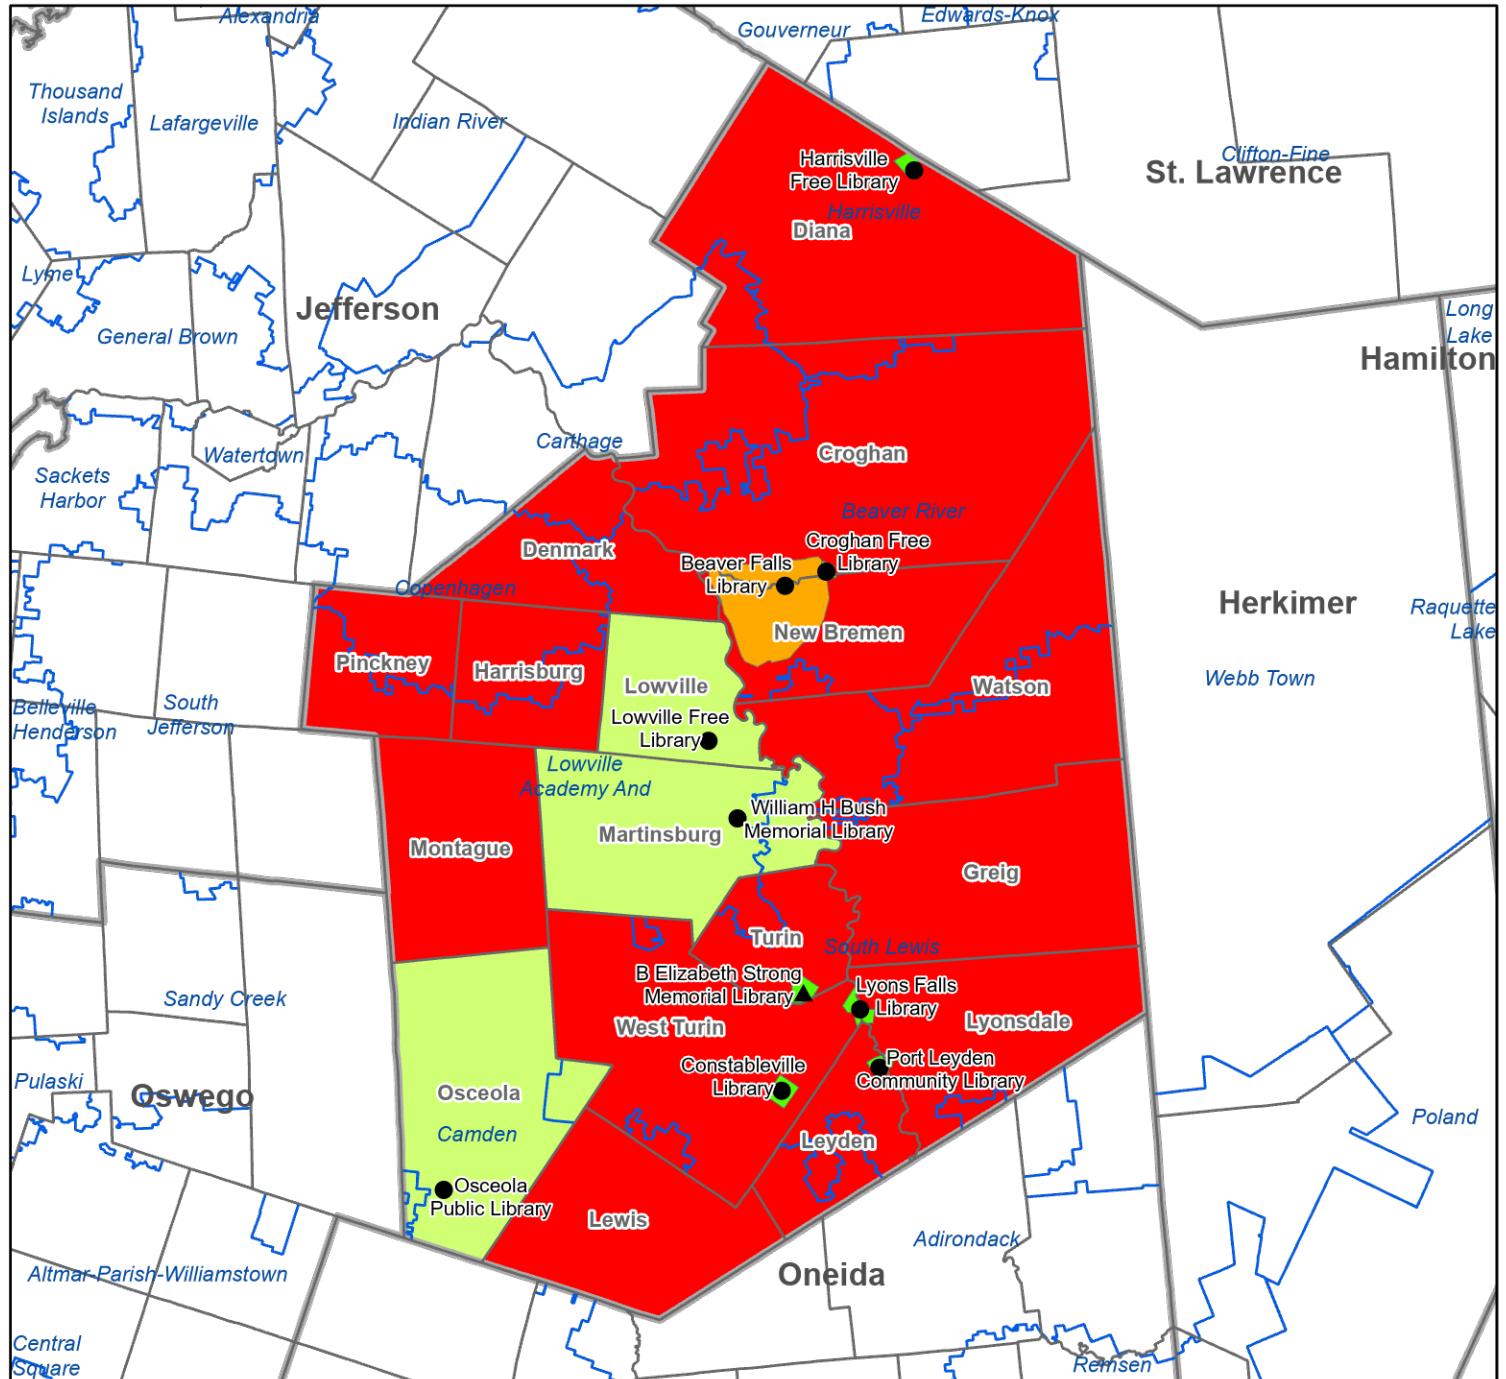

Lewis County Public Library Service Areas

1. **Legend**
2. Association
   - ▲ Public
   - Towns Boundaries
   - ▭ County Boundaries
   - ▭ School District Boundaries
   - ▭ Village / CDP Service Area
   - ▭ School District Service Area
   - ▭ City Service Area
   - ▭ "Other" Service Area
   - ▭ Special District
   - ▭ Town Service Area
   - ▭ County
   - ▭ Unserved by Chartered Library

Notes:

NYS Library 7/14/06
Revised 5/30/21
Series 5