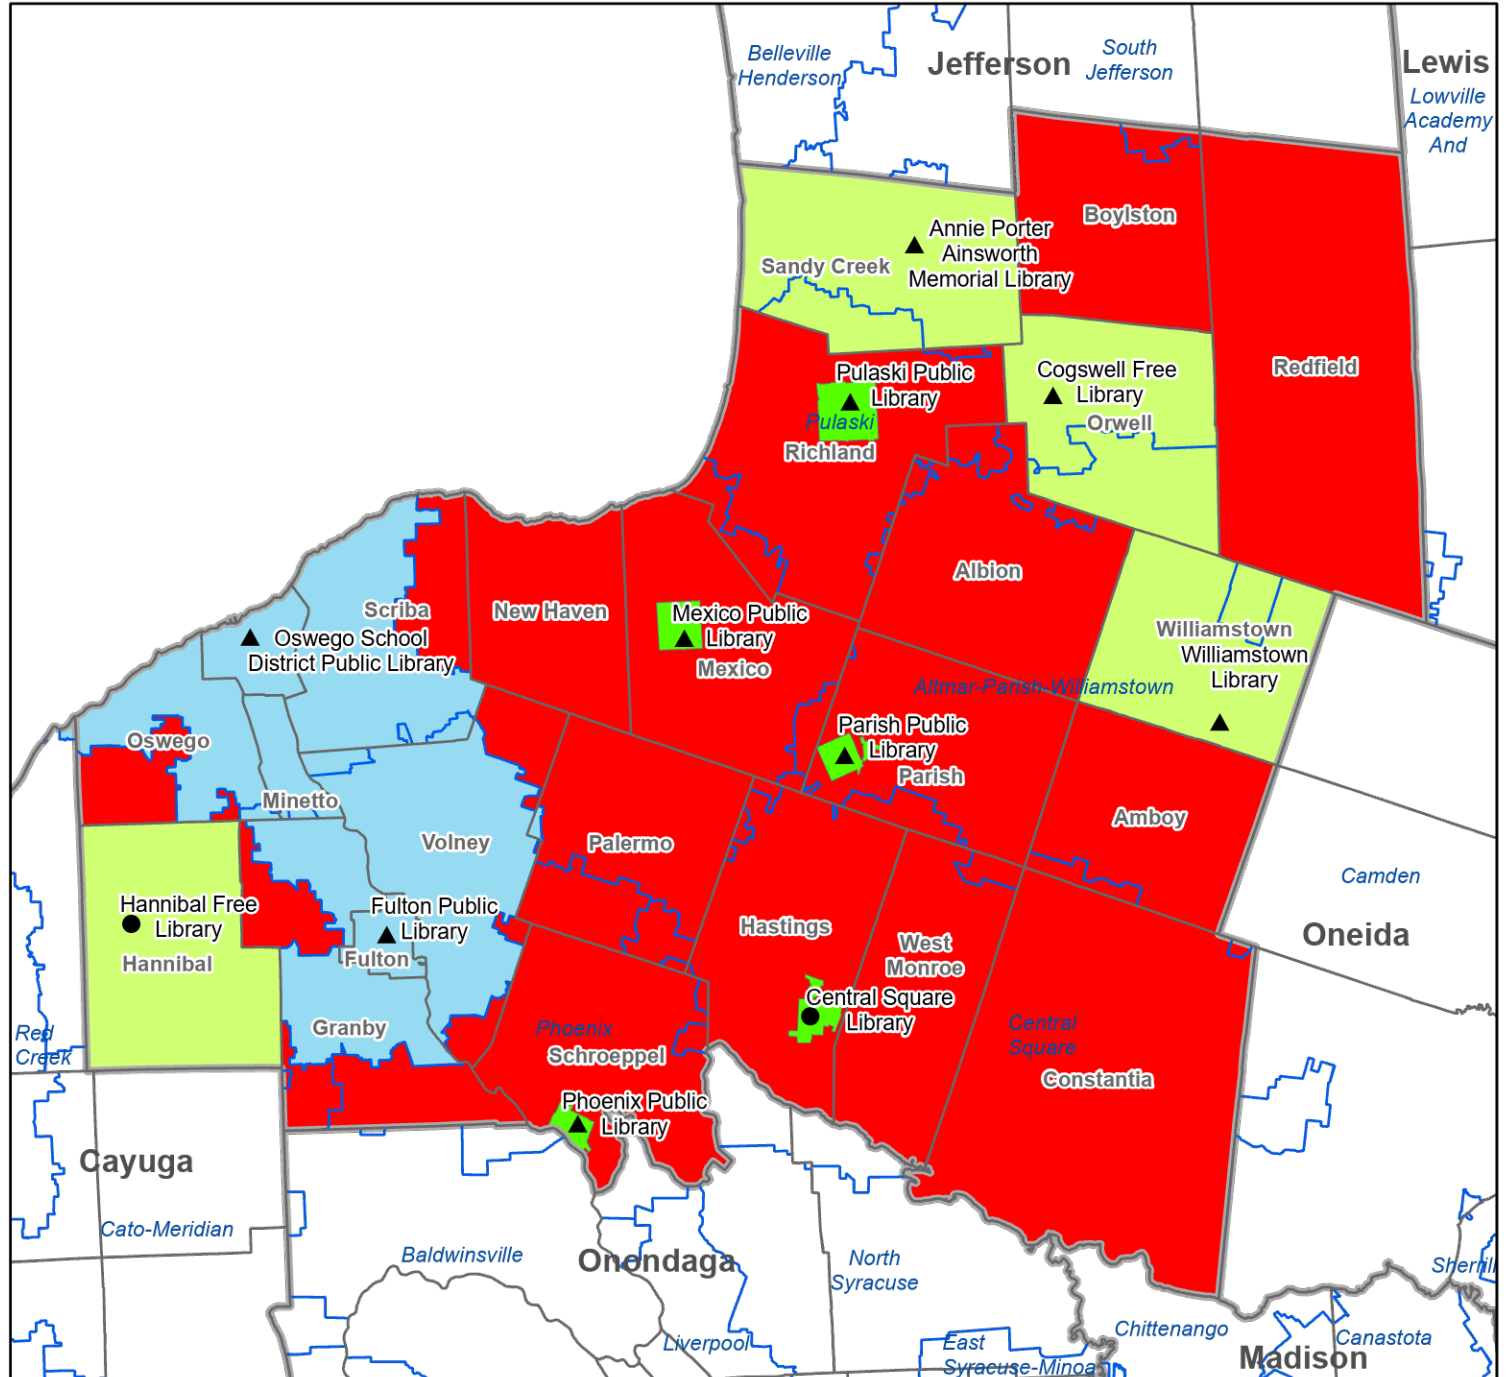

Oswego County Public Library Service Areas

Legend

- Association
- ▲ Public
- ▭ Towns Boundaries
- ▭ County Boundaries
- ▭ School District Boundaries
- ▭ Village / CDP Service Area
- ▭ School District Service Area
- ▭ City Service Area
- ▭ "Other" Service Area
- ▭ Special District
- ▭ Town Service Area
- ▭ County
- ▭ Unserved by Chartered Library

Notes:

NYS Library 7/14/06
Revised 5/30/21
Series 5