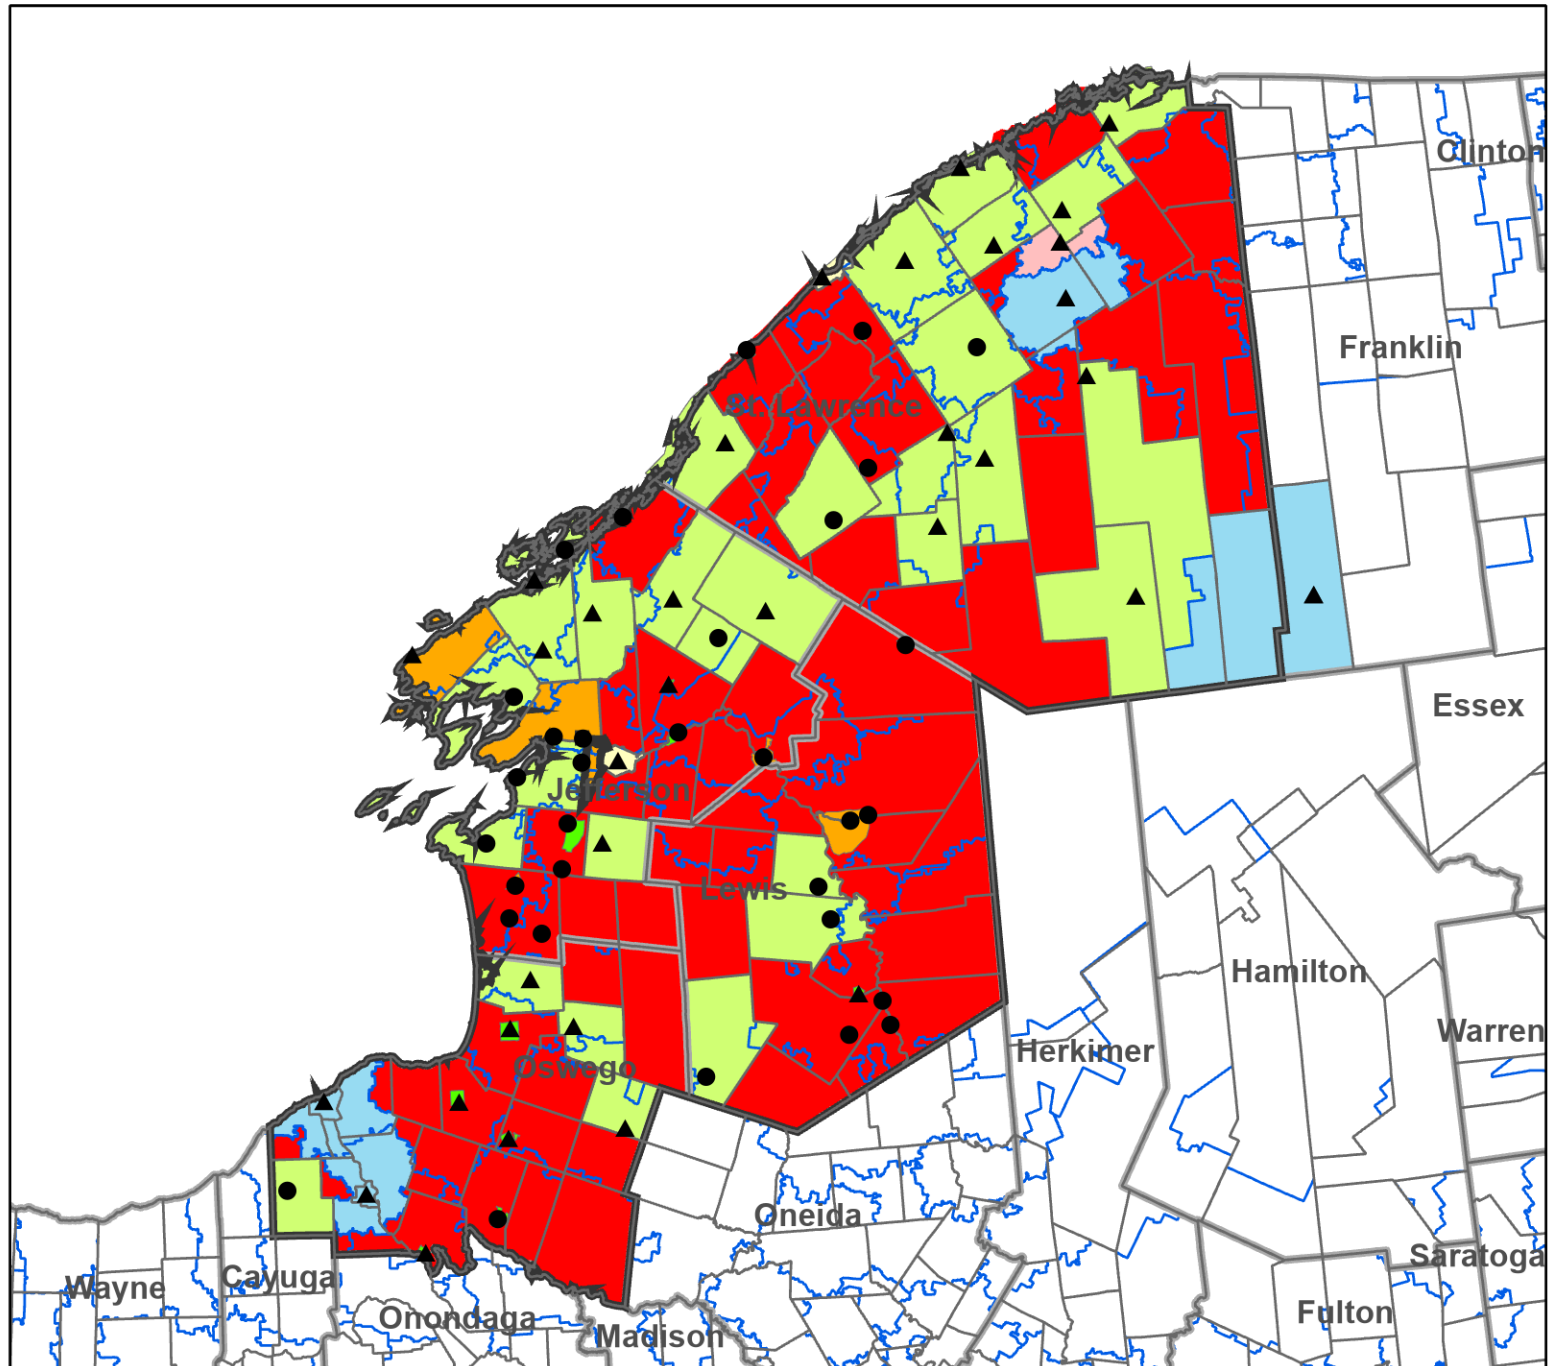

North Country Library System

Legend

- Association
- ▲ Public
- ▭ Library System Boundaries
- Village / CDP Service Area
- City Service Area
- "Other" Service Area
- School District Service Area
- Special District
- Town Service Area
- County Service Area
- Unserved by Chartered Library

Jefferson County Public Library Service Areas

- Legend**
- Association
 - ▲ Public
 - ▭ Towns Boundaries
 - ▭ County Boundaries
 - ▭ School District Boundaries
 - ▭ Village / CDP Service Area
 - ▭ School District Service Area
 - ▭ City Service Area
 - ▭ "Other" Service Area
 - ▭ Special District
 - ▭ Town Service Area
 - ▭ County
 - ▭ Unserved by Chartered Library

Notes: Hawn Memorial Library (Village of Clayton) is completely within Depauville Free Library service area (Town of Clayton). Thousand Island Park Library service area (Village of Thousand Island Park) is completely within the Orleans Public Library service area (Town of Orleans). East Housfield Free Library partially overlaps with Hay Memorial Library.

NYS Library 7/14/06
 Revised 5/30/21
 Series 5

Lewis County Public Library Service Areas

- Legend**
- Association
 - ▲ Public
 - Towns Boundaries
 - ▭ County Boundaries
 - ▭ School District Boundaries
 - ▭ Village / CDP Service Area
 - ▭ School District Service Area
 - ▭ City Service Area
 - ▭ "Other" Service Area
 - ▭ Special District
 - ▭ Town Service Area
 - ▭ County
 - ▭ Unserved by Chartered Library