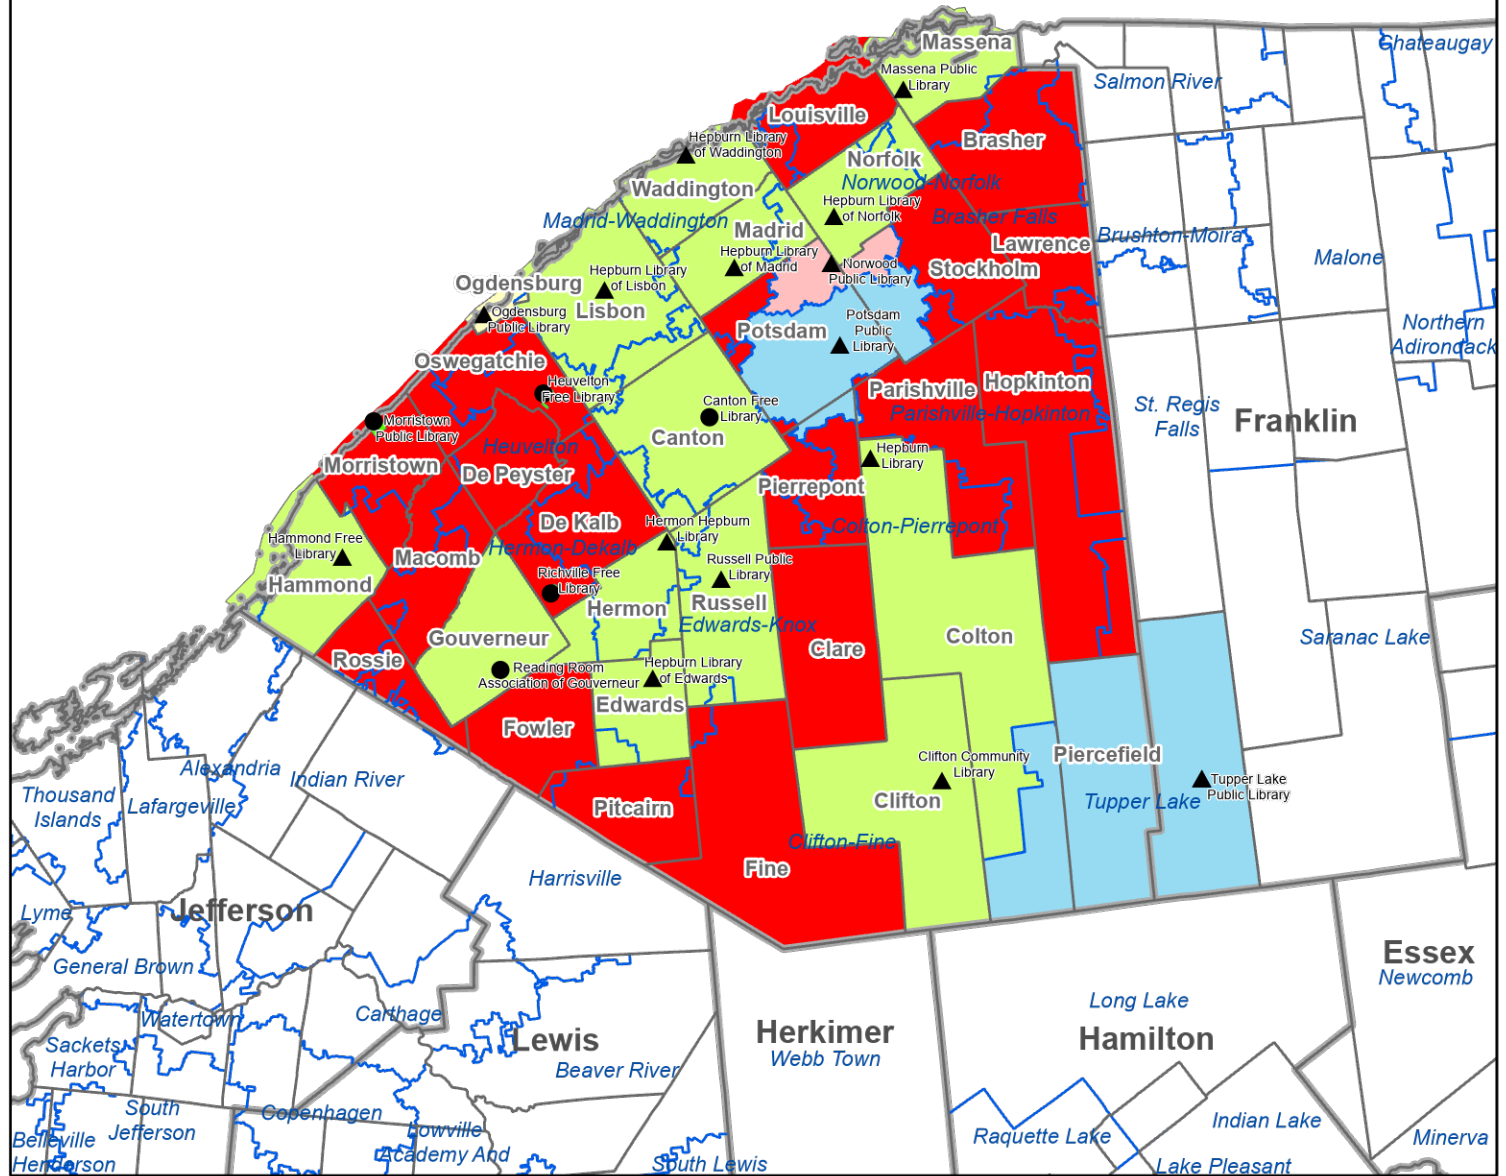

North Country Library System

Legend

- Association
- ▲ Public
- ▭ Library System Boundaries
- Village / CDP Service Area
- City Service Area
- "Other" Service Area
- School District Service Area
- Special District
- Town Service Area
- County Service Area
- Unserved by Chartered Library

Notes: Hawn Memorial Library (Village of Clayton) is completely within Depauville Free Library service area (Town of Clayton). Thousand Island Park Library service area (Village of Thousand Island Park) is completely within the Orleans Public Library service area (Town of Orleans). East Housfield Free Library partially overlaps with Hay Memorial Library.

Notes:

NYS Library 7/14/06
 Revised 5/30/21
 Series 5

St. Lawrence County Public Library Service Areas

- Legend**
- Association
 - ▲ Public
 - ▭ Towns Boundaries
 - ▭ County Boundaries
 - ▭ School District Boundaries
 - ▭ Village / CDP Service Area
 - ▭ School District Service Area
 - ▭ City Service Area
 - ▭ "Other" Service Area
 - ▭ Special District
 - ▭ Town Service Area
 - ▭ County
 - ▭ Unserved by Chartered Library

Notes: Clifton Community Library service area (town of Clifton) and Goff-Nelson Memorial Library service area (Tupper Lake Central School District) overlap.

NYS Library 7/14/06
 Revised 5/30/21
 Series 5