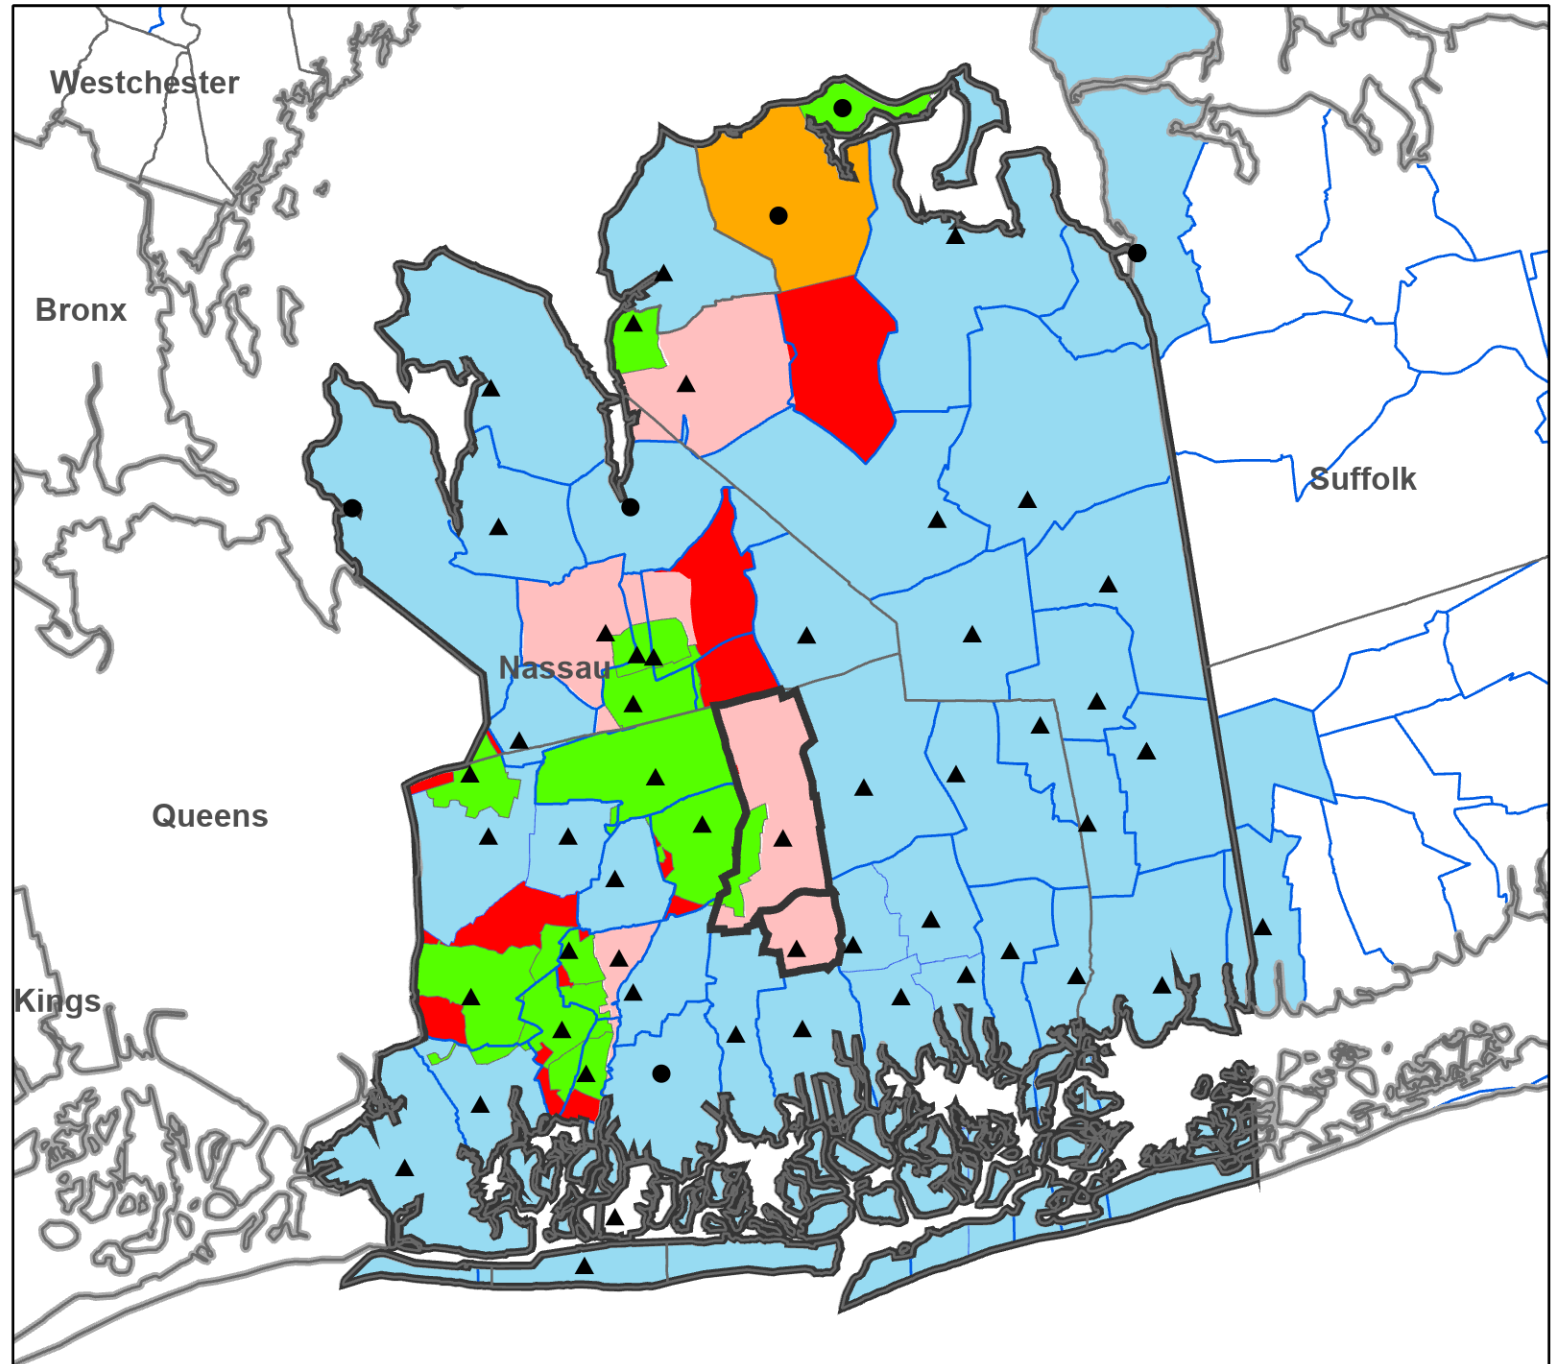

Nassau Library System

Legend

- Association
- ▲ Public
- ▭ Library System Boundaries
- Village / CDP Service Area
- City Service Area
- "Other" Service Area
- School District Service Area
- Special District
- Town Service Area
- County Service Area
- Unserved by Chartered Library

Notes:

NYS Library 7/31/06
Revised 05/30/21
Series 5

For information on types
of libraries see
[http://www.nysl.nysed.gov/
libdev/libs/pltypes.htm](http://www.nysl.nysed.gov/libdev/libs/pltypes.htm)

Data Sources:
U.S. Census Bureau
NYS ORPS
NYS Education Department