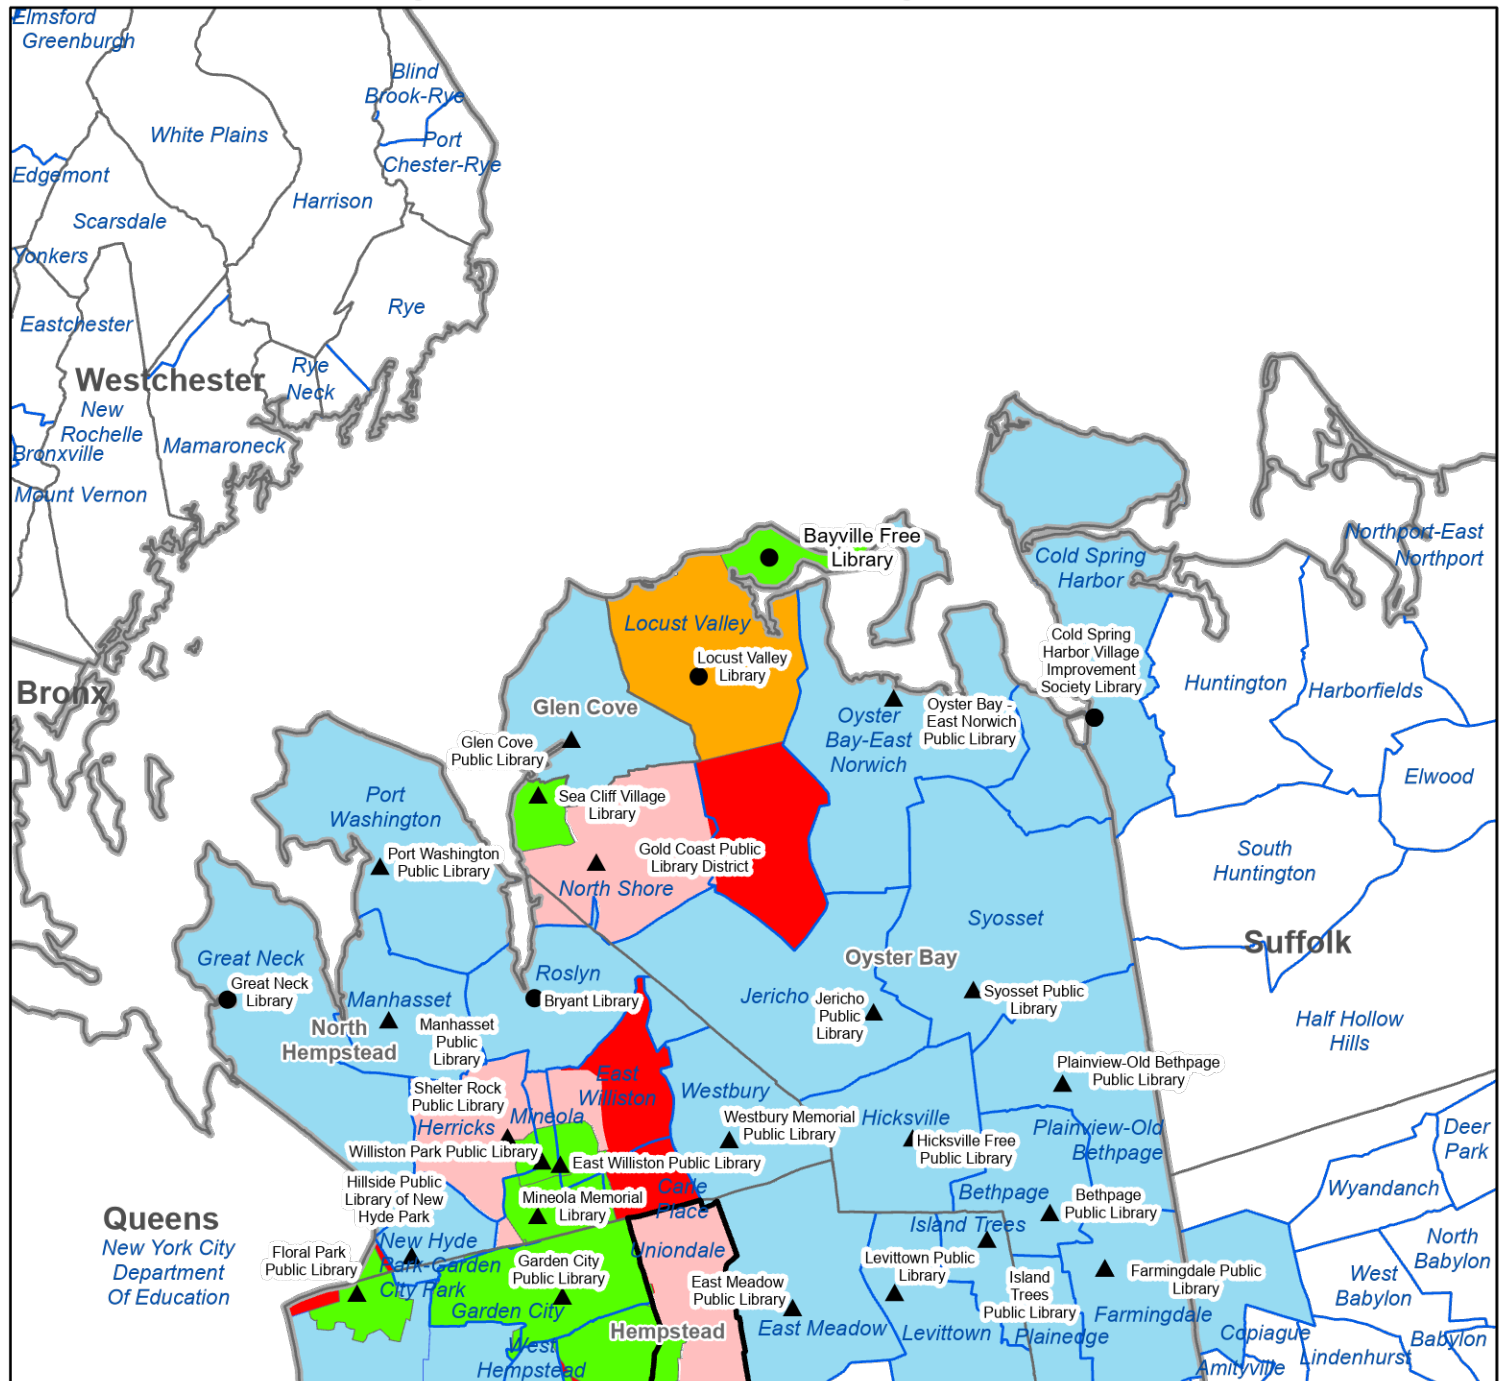

Northern Nassau County Public Library Service Areas

Legend

- Association
- ▲ Public
- ▭ Towns Boundaries
- ▭ County Boundaries
- ▭ School District Boundaries
- ▭ Village / CDP Service Area
- ▭ School District Service Area
- ▭ City Service Area
- ▭ "Other" Service Area
- ▭ Special District
- ▭ Town Service Area
- ▭ County
- ▭ Unserved by Chartered Library

Notes: New Hyde Park Public Library service area (village of New Hyde Park) and Elmont Public Library service area (Elmont Union Free School District) overlap. New Hyde Park Public Library service area and Hillside Public Library service area (Merrick Union Free School District) overlap. Garden City Public Library service area (village of Garden City) and Franklin Square Public Library service area (Franklin Square Union Free School District) overlap. Hempstead Public Library service area (village of Hempstead) and West Hempstead Public Library service area (West Hempstead Union Free School District) overlap. Henry Waldinger Memorial Library service area (village of Valley Stream) and Hewlett-Woodmere Public Library service area (Hewlett Woodmere Union Free School District) overlap. Lynbrook Public Library service area (village of Lynbrook) and Hewlett-Woodmere Public Library service area (Hewlett Woodmere Union Free School District) overlap.

NYS Library 7/14/06
Revised 5/30/21
Series 5