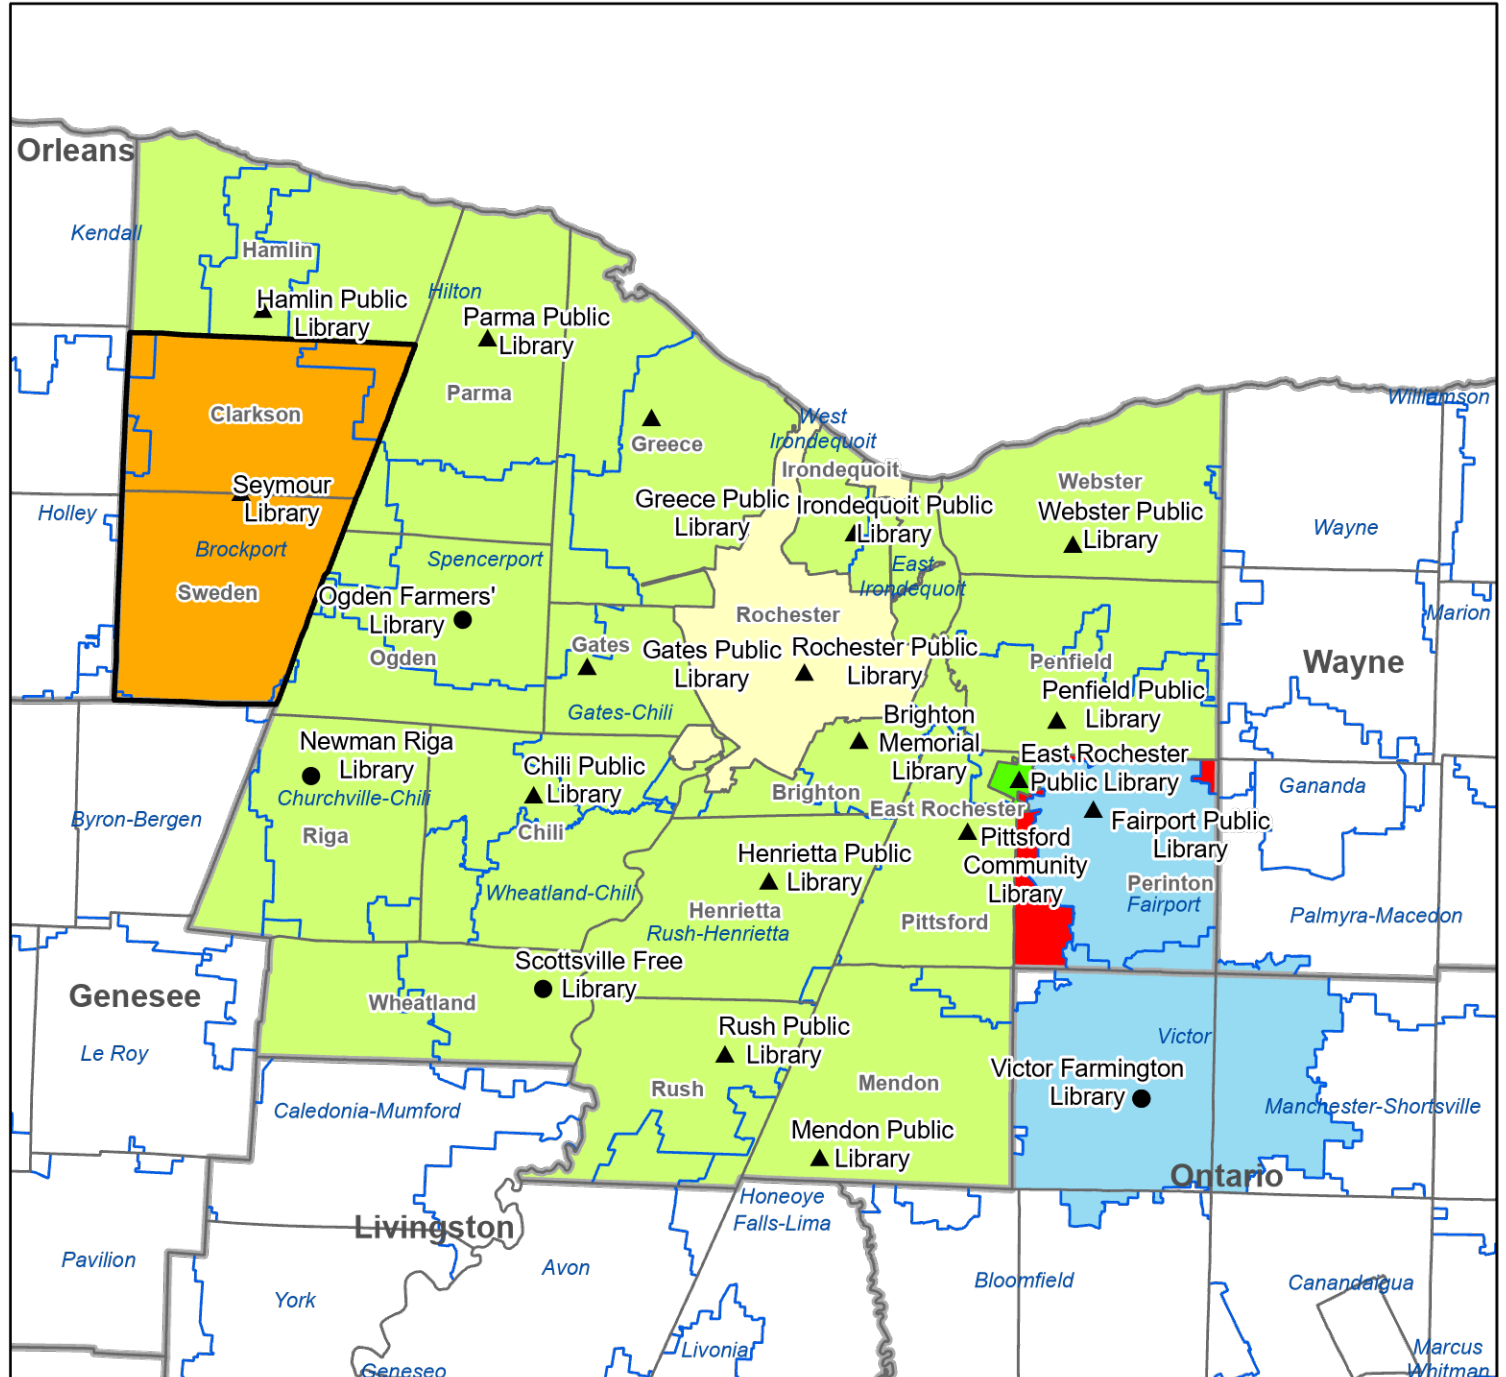

## Legend

- Association
- ▲ Public
- ▭ Library System Boundaries
- Village / CDP Service Area
- City Service Area
- "Other" Service Area
- School District Service Area
- Special District
- Town Service Area
- County Service Area
- Unserved by Chartered Library

# Monroe County Public Library Service Areas

## Legend

- Association
- ▲ Public
- ▭ Towns Boundaries
- ▭ County Boundaries
- ▭ School District Boundaries
- ▭ Village / CDP Service Area
- ▭ School District Service Area
- ▭ City Service Area
- ▭ "Other" Service Area
- ▭ Special District
- ▭ Town Service Area
- ▭ County
- ▭ Unserved by Chartered Library

**Notes:** East Rochester Public Library service area (village of East Rochester) and Fairport Public Library service area (Fairport Central School District) overlap in village/town of East Rochester.