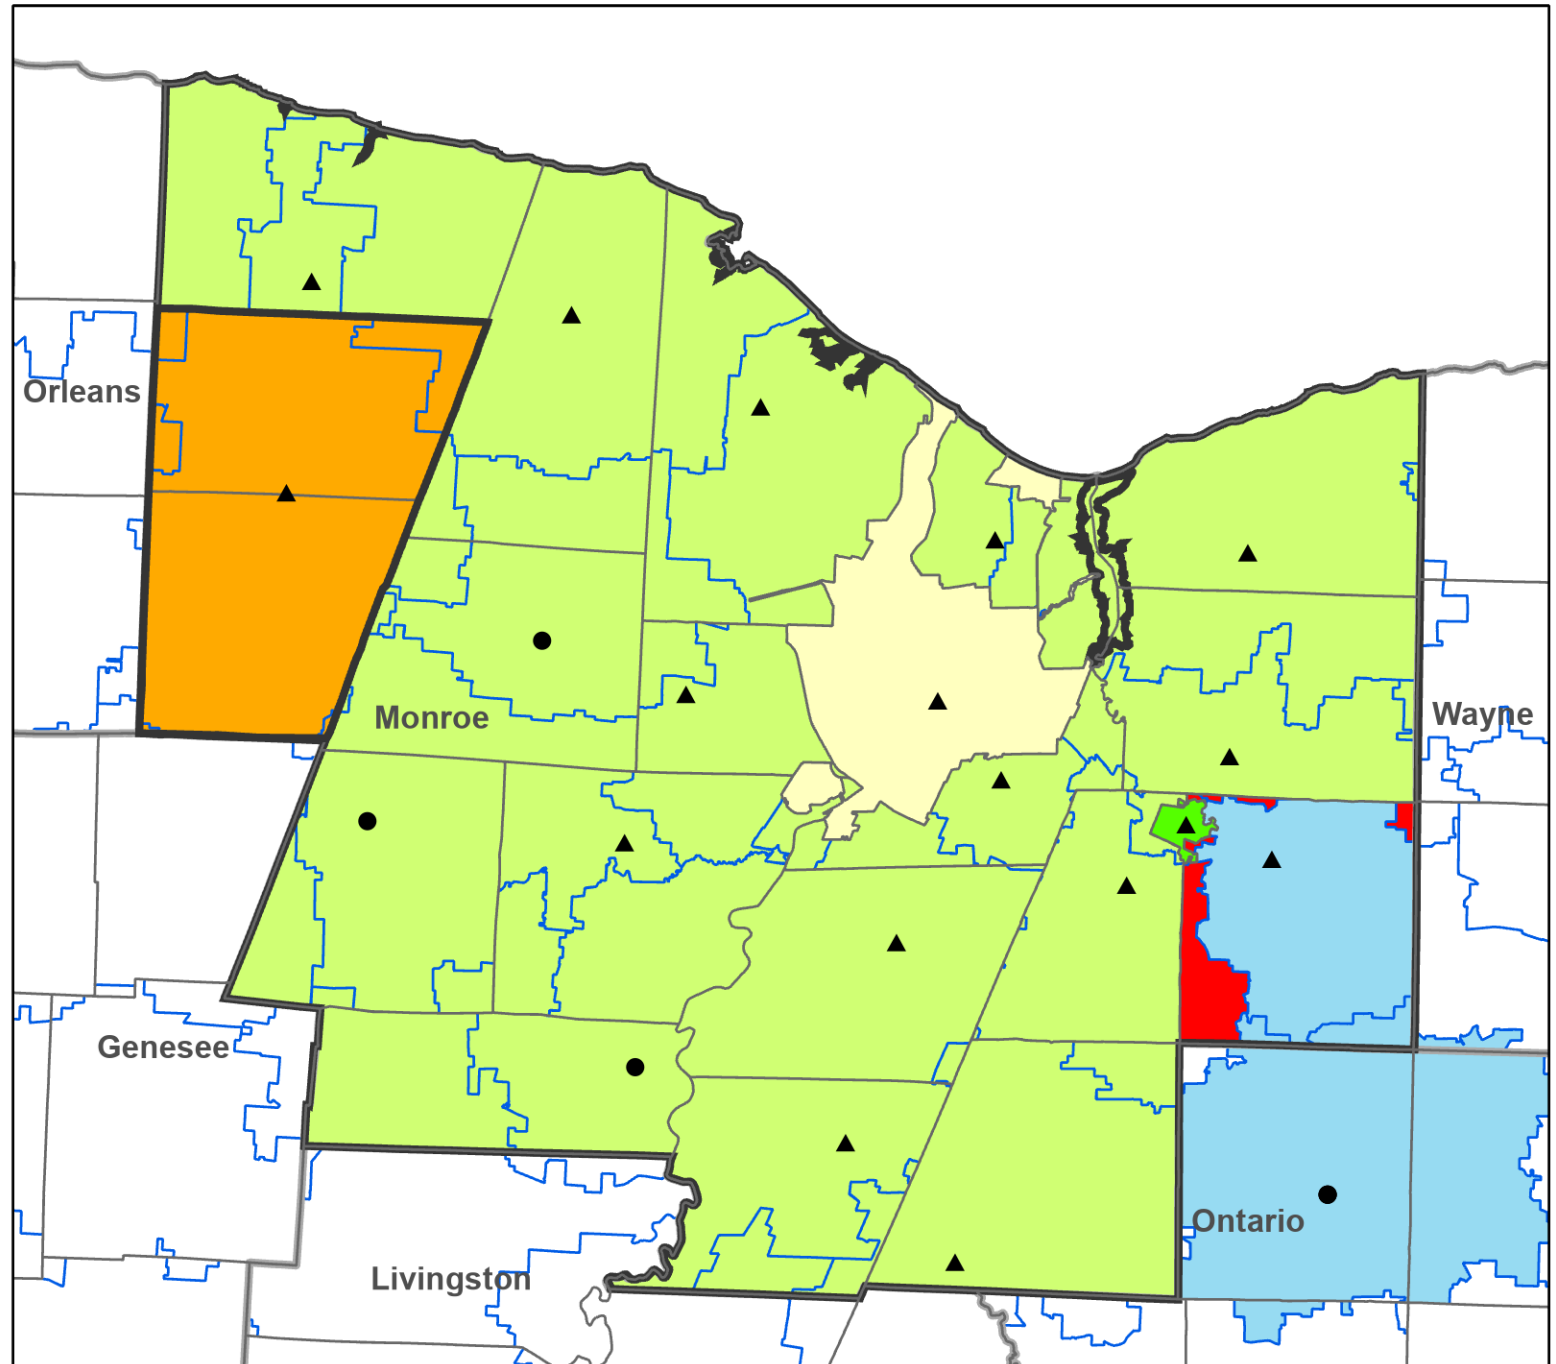

Monroe Library System

Legend

- Association
- ▲ Public
- ▭ Library System Boundaries
- Village / CDP Service Area
- City Service Area
- "Other" Service Area
- School District Service Area
- Special District
- Town Service Area
- County Service Area
- Unserved by Chartered Library

Notes:

NYS Library 7/31/06
Revised 05/30/21
Series 5

For information on types
of libraries see
[http://www.nysl.nysed.gov/
libdev/libs/pltypes.htm](http://www.nysl.nysed.gov/libdev/libs/pltypes.htm)

Data Sources:
U.S. Census Bureau
NYS ORPS
NYS Education Department