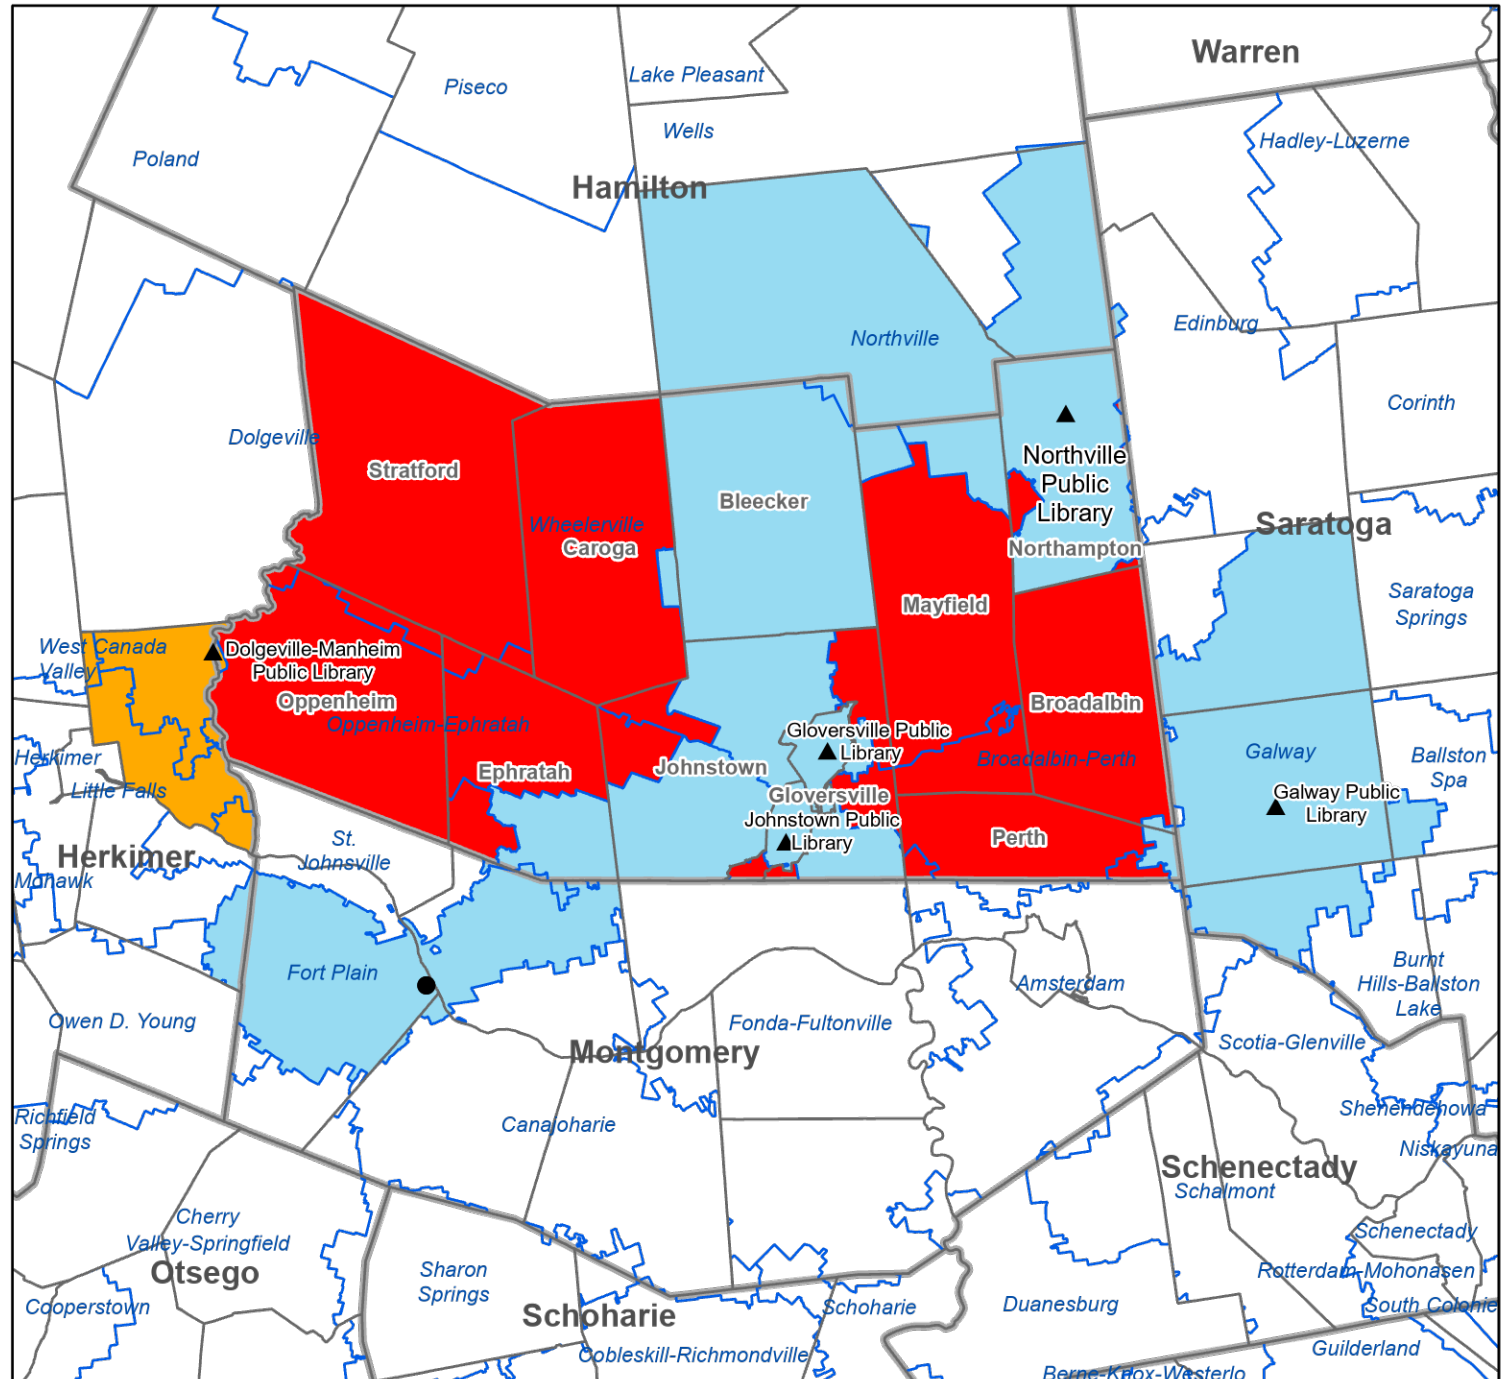

Fulton County Public Library Service Areas

1. **Legend**
2. Association
   - ▲ Public
   - ▭ Towns Boundaries
   - ▭ County Boundaries
   - ▭ School District Boundaries
   - ▭ Village / CDP Service Area
   - ▭ School District Service Area
   - ▭ City Service Area
   - ▭ "Other" Service Area
   - ▭ Special District
   - ▭ Town Service Area
   - ▭ County
   - ▭ Unserved by Chartered Library
3. **Notes:**

NYS Library 7/14/06
Revised 5/30/21
Series 5