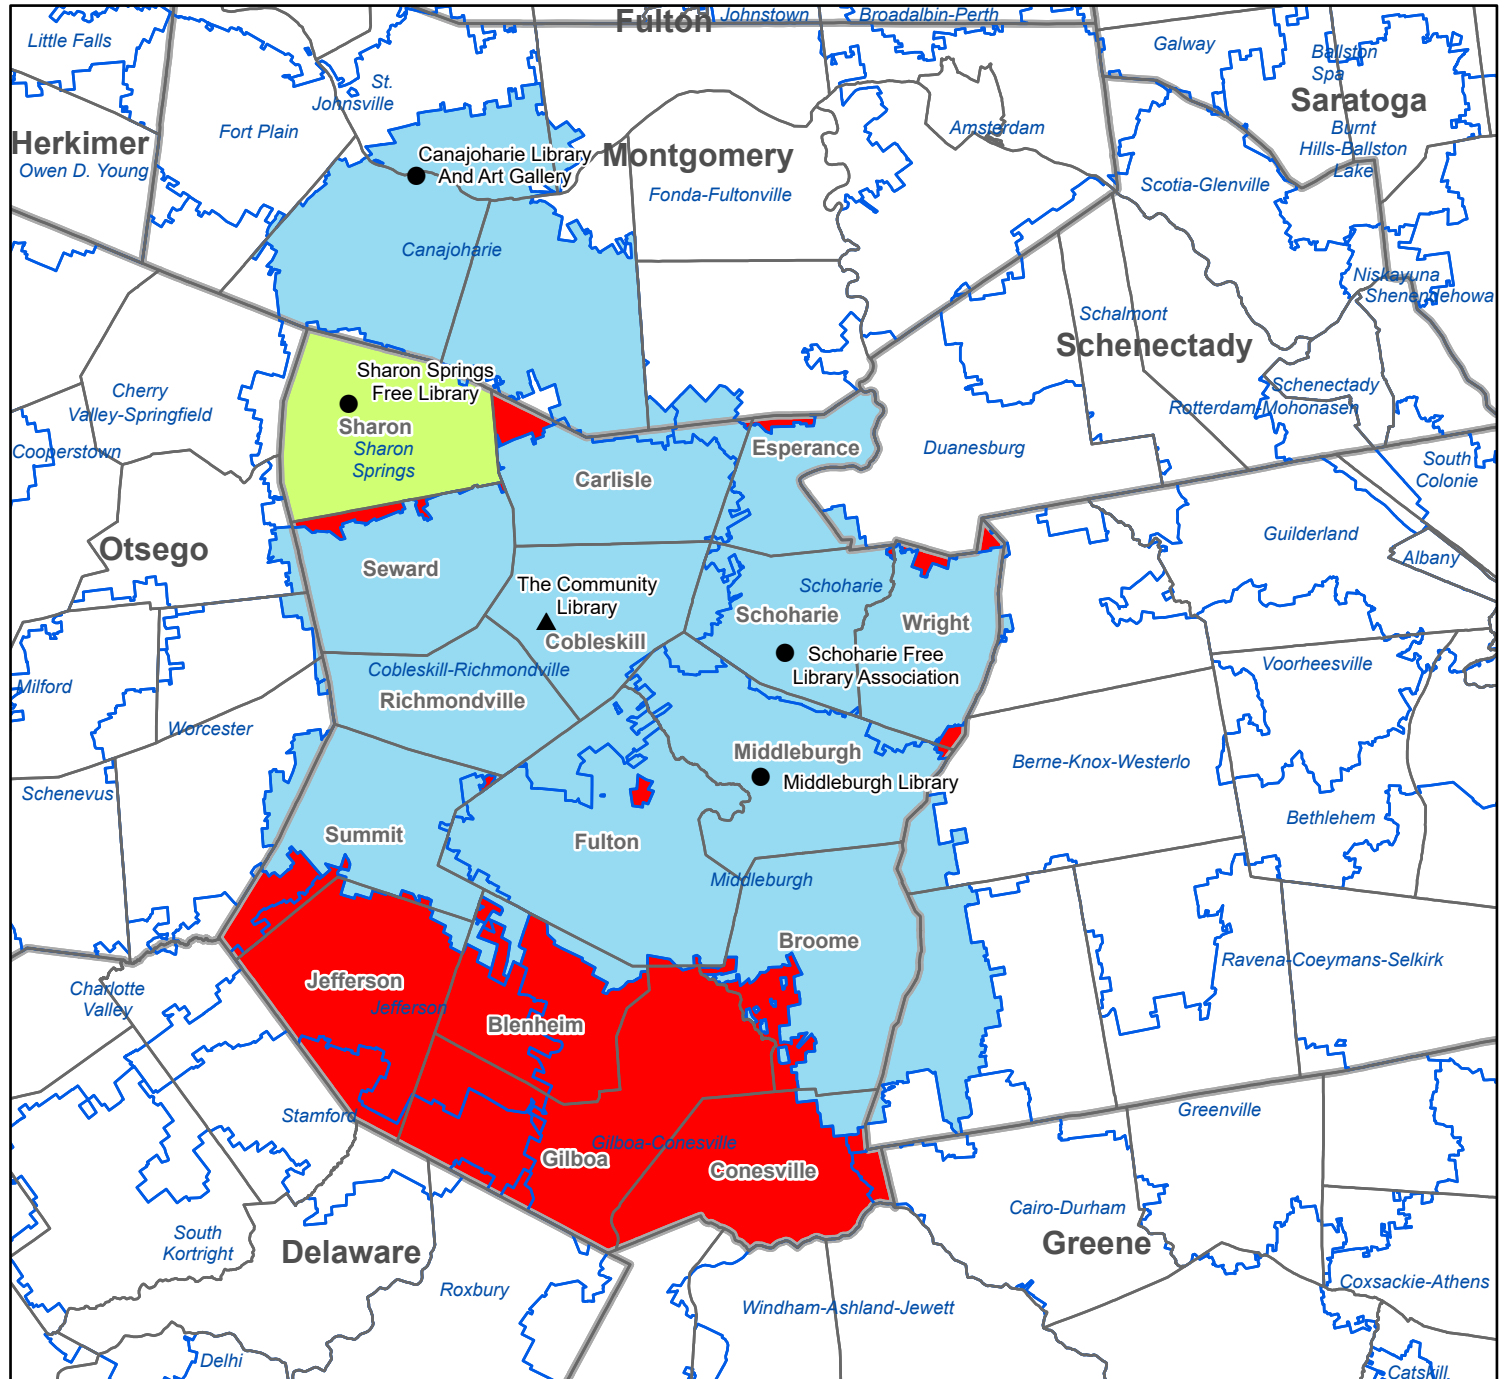

NYS Library 7/14/06
 Revised 5/30/21
 Series 5

Montgomery County Public Library Service Areas

- Legend**
- Association
 - ▲ Public
 - ▭ Towns Boundaries
 - ▭ County Boundaries
 - ▭ School District Boundaries
 - ▭ Village / CDP Service Area
 - ▭ School District Service Area
 - ▭ City Service Area
 - ▭ "Other" Service Area
 - ▭ Special District
 - ▭ Town Service Area
 - ▭ County
 - ▭ Unserved by Chartered Library
- Notes:**

NYS Library 7/14/06
 Revised 5/30/21
 Series 5

Schoharie County Public Library Service Areas

Legend

- Association
- ▲ Public
- ▭ Towns Boundaries
- ▭ County Boundaries
- ▭ School District Boundaries
- ▭ Village / CDP Service Area
- ▭ School District Service Area
- ▭ City Service Area
- ▭ "Other" Service Area
- ▭ Special District
- ▭ Town Service Area
- ▭ County
- ▭ Unserved by Chartered Library

Notes: Schoharie Free Library Association (Schoharie Central School District) and Schenectady County Public Library (Schenectady County) overlap in the town of Duaneburg.

NYS Library 7/14/06
 Revised 5/30/21
 Series 5

Notes: Schenectady County is served entirely by Schenectady County Public Library. Schoharie Free Library Association (Schoharie Central School District) and Schenectady County Public Library (Schenectady County) overlap in the town of Duaneburg.