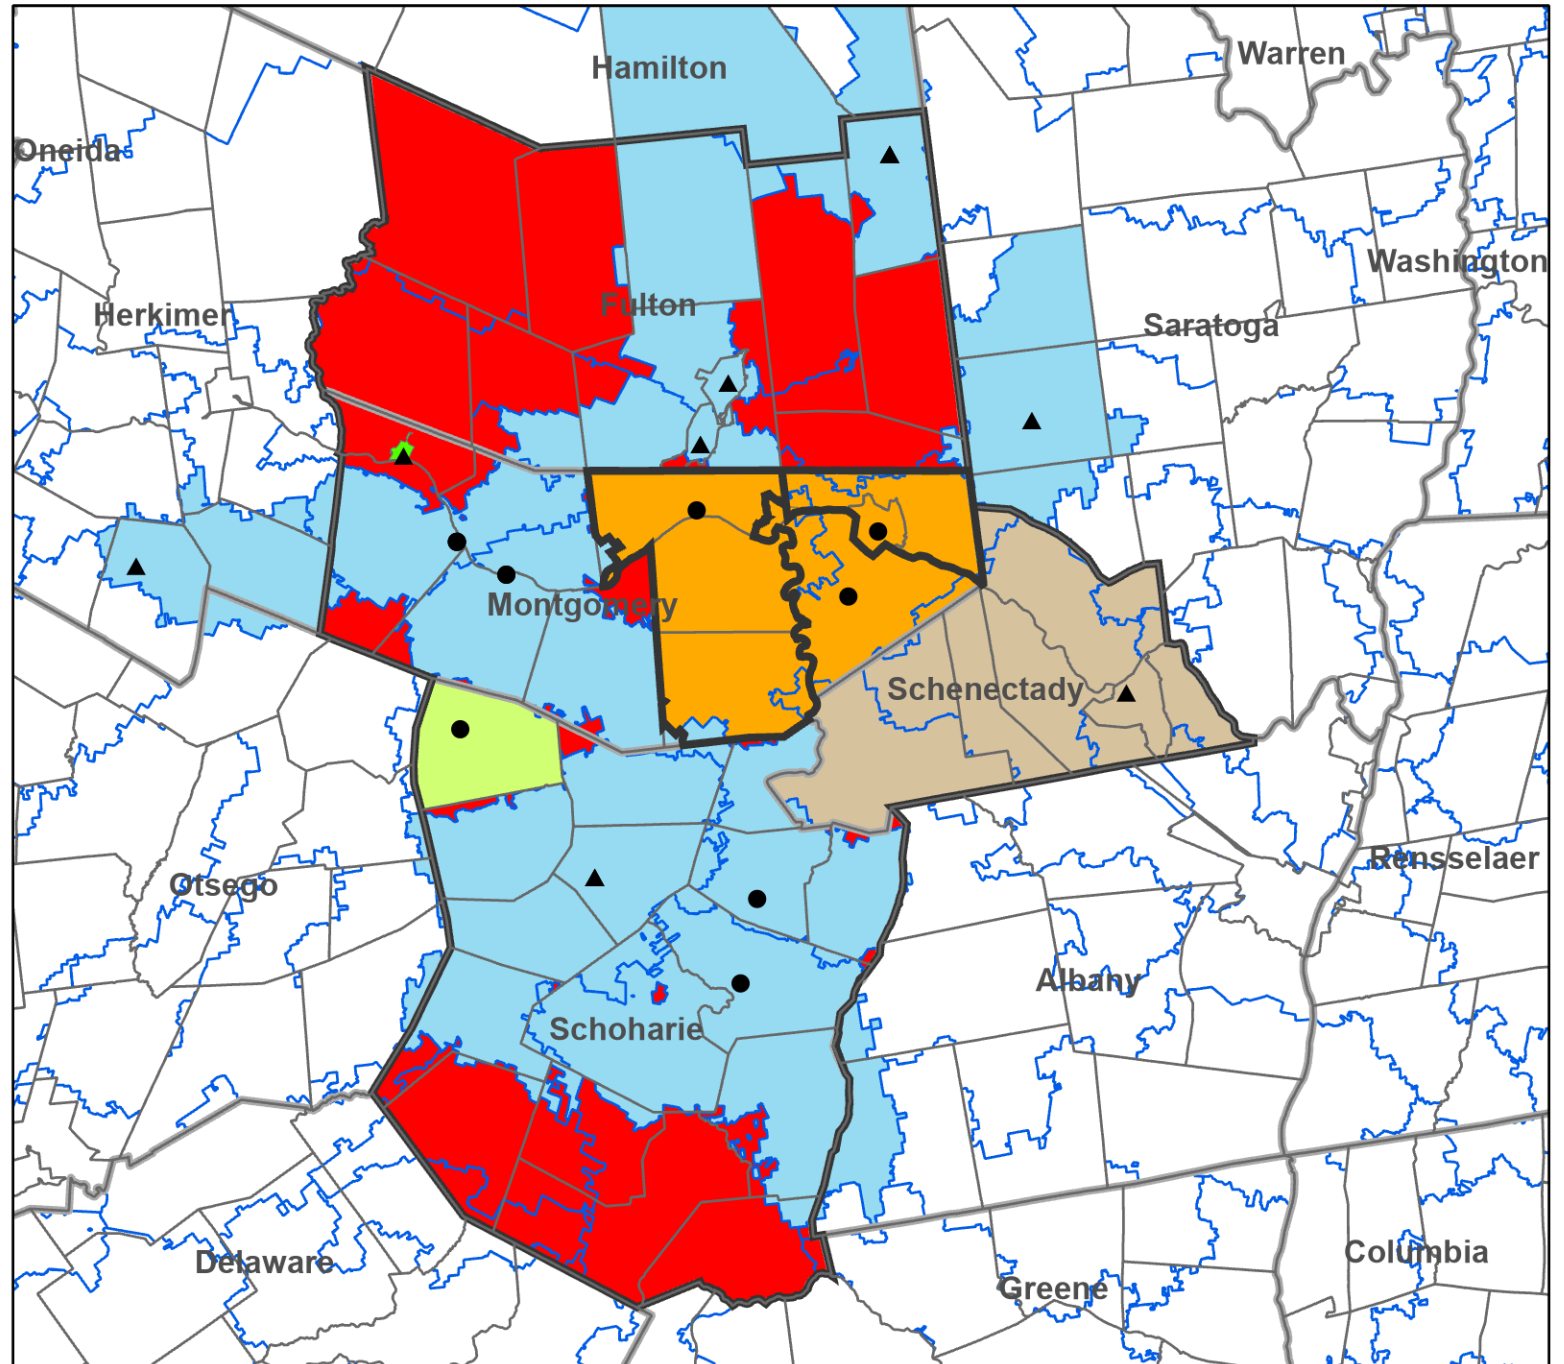

Mohawk Valley Library System

Legend

- Association
- ▲ Public
- ▭ Library System Boundaries
- Village / CDP Service Area
- City Service Area
- "Other" Service Area
- School District Service Area
- Special District
- Town Service Area
- County Service Area
- Unserved by Chartered Library

Notes:

Schenectady County is served entirely by Schenectady County Public Library

NYS Library 7/31/06
Revised 05/30/21
Series 5

For information on types of libraries see
<http://www.nysl.nysed.gov/libdev/libs/pltypes.htm>

Data Sources:
U.S. Census Bureau
NYS ORPS
NYS Education Department