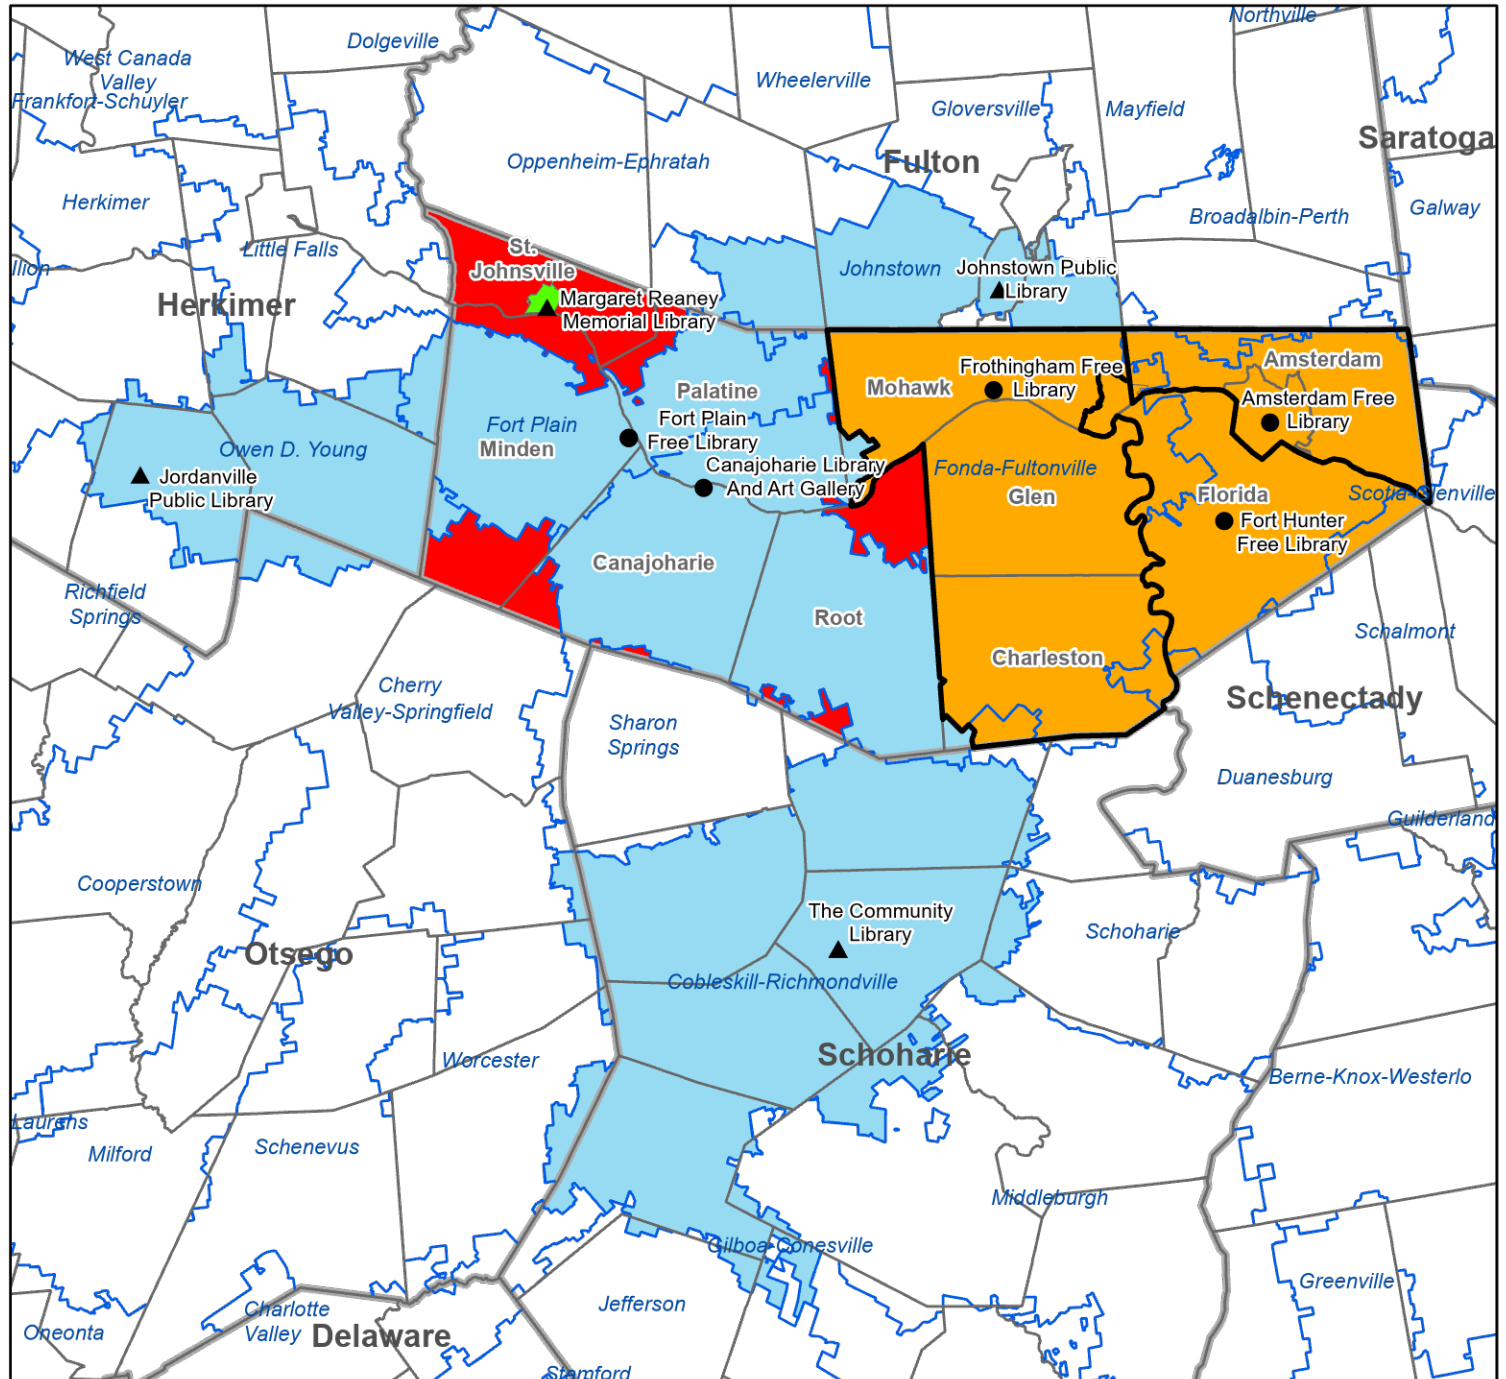

Montgomery County Public Library Service Areas

1. **Legend**
2. Association
   - ▲ Public
   - ▭ Towns Boundaries
   - ▭ County Boundaries
   - ▭ School District Boundaries
   - ▭ Village / CDP Service Area
   - ▭ School District Service Area
   - ▭ City Service Area
   - ▭ "Other" Service Area
   - ▭ Special District
   - ▭ Town Service Area
   - ▭ County
   - ▭ Unserved by Chartered Library
3. **Notes:**

NYS Library 7/14/06
Revised 5/30/21
Series 5