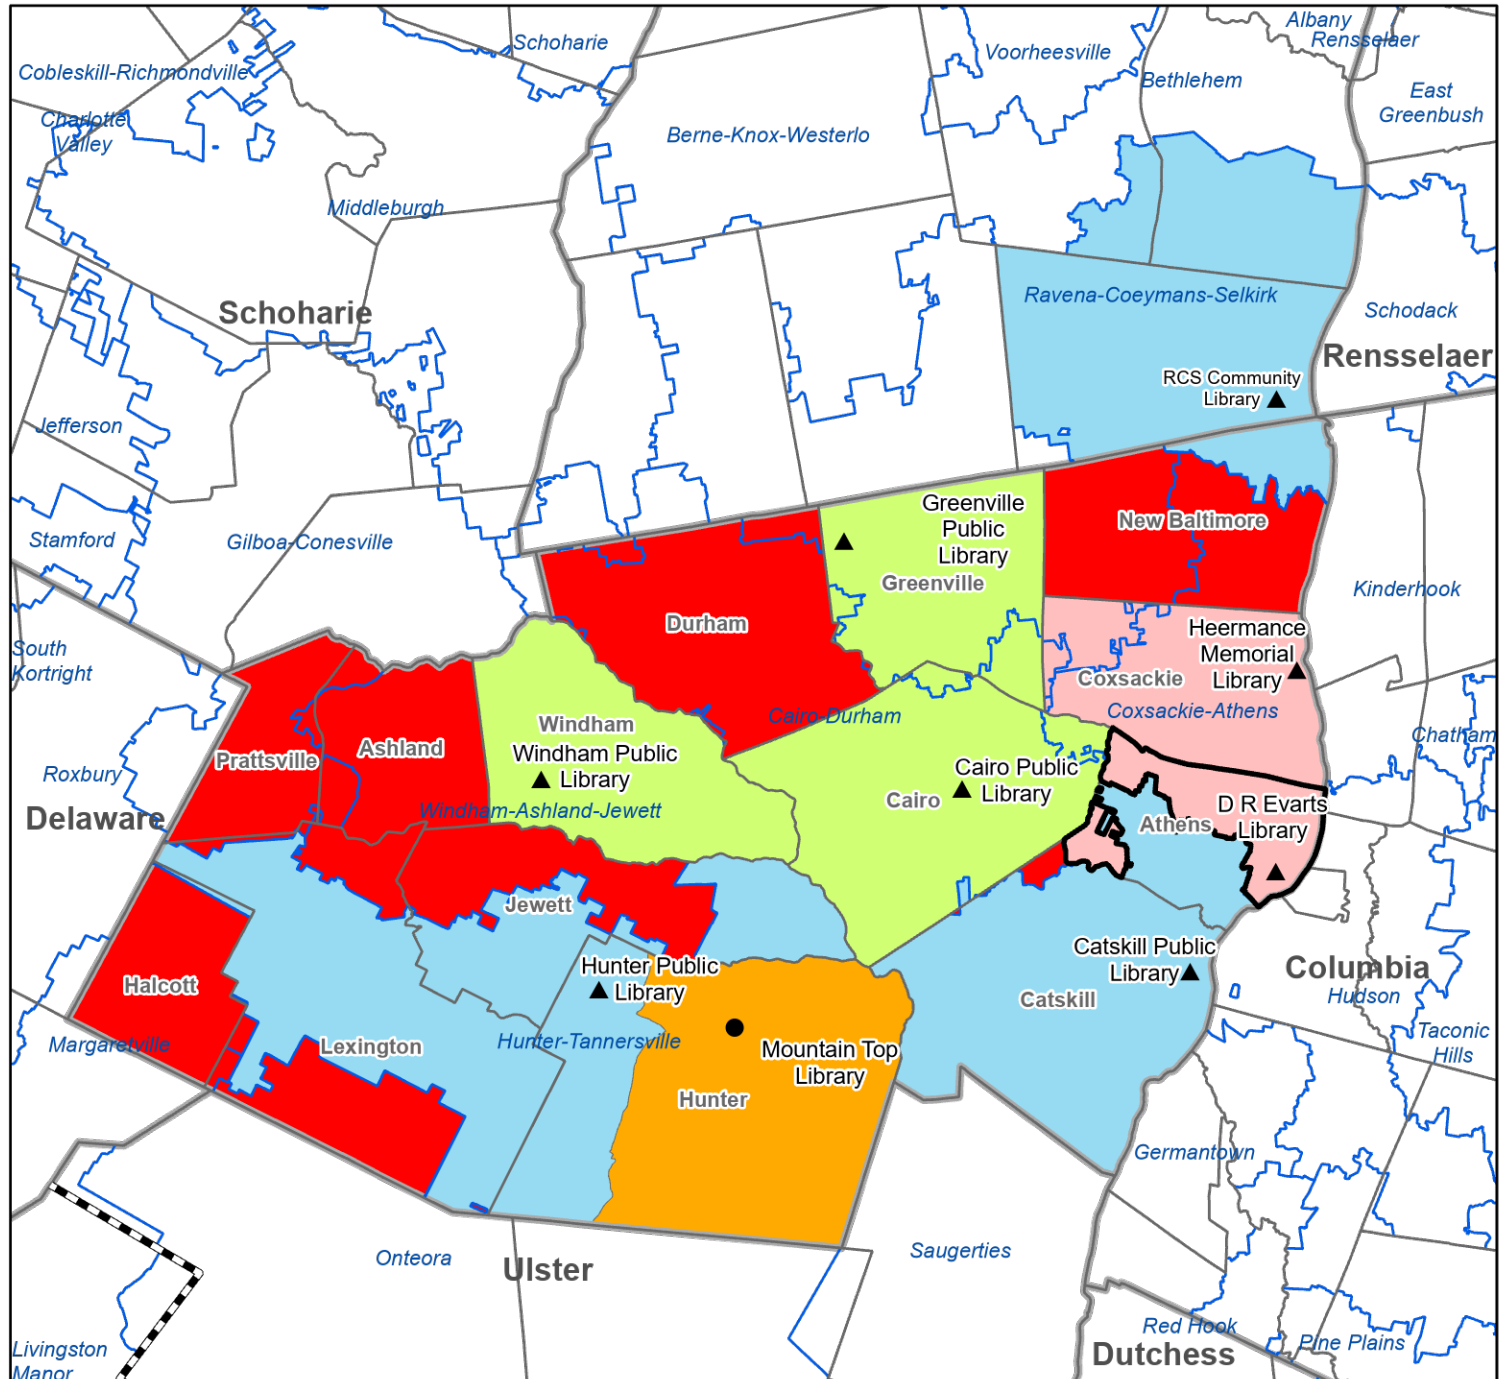

Notes: Kinderhook Memorial Library service area (other--town of Stuyvesant and part of town of Kinderhook) and Chatham Public Library service area (Chatham Central School District) overlap in town of Kinderhook. Chatham Public Library service area (Chatham Central School District) and New Lebanon Library service area (town of New Lebanon) overlap.

NYS Library 7/14/06
 Revised 5/30/21
 Series 5

Dutchess County Public Library Service Areas

- Legend**
- Association
 - ▲ Public
 - ▬ RCLS & MHLS System Boundary
 - ▭ Towns Boundaries
 - ▭ County Boundaries
 - ▭ School District Boundaries
 - ▭ Village / CDP Service Area
 - ▭ School District Service Area
 - ▭ City Service Area
 - ▭ "Other" Service Area
 - ▭ Special District
 - ▭ Town Service Area
 - ▭ County
 - ▭ Unserved by Chartered Library

Notes: Howland Public Library service area (Beacon City Schools) and Grinnell Library Association service area (town of Wappinger) overlap. Starr Institute (Town of Rhinebeck) and Morton Memorial Library and Community House overlap.

Notes: Catskill Public Library service area (Catskill Central School District) and Cairo Public Library service area (town of Cairo) overlap. Hunter Public Library (Hunter-Tannersville Central School District) and Mountain Top Library overlap.