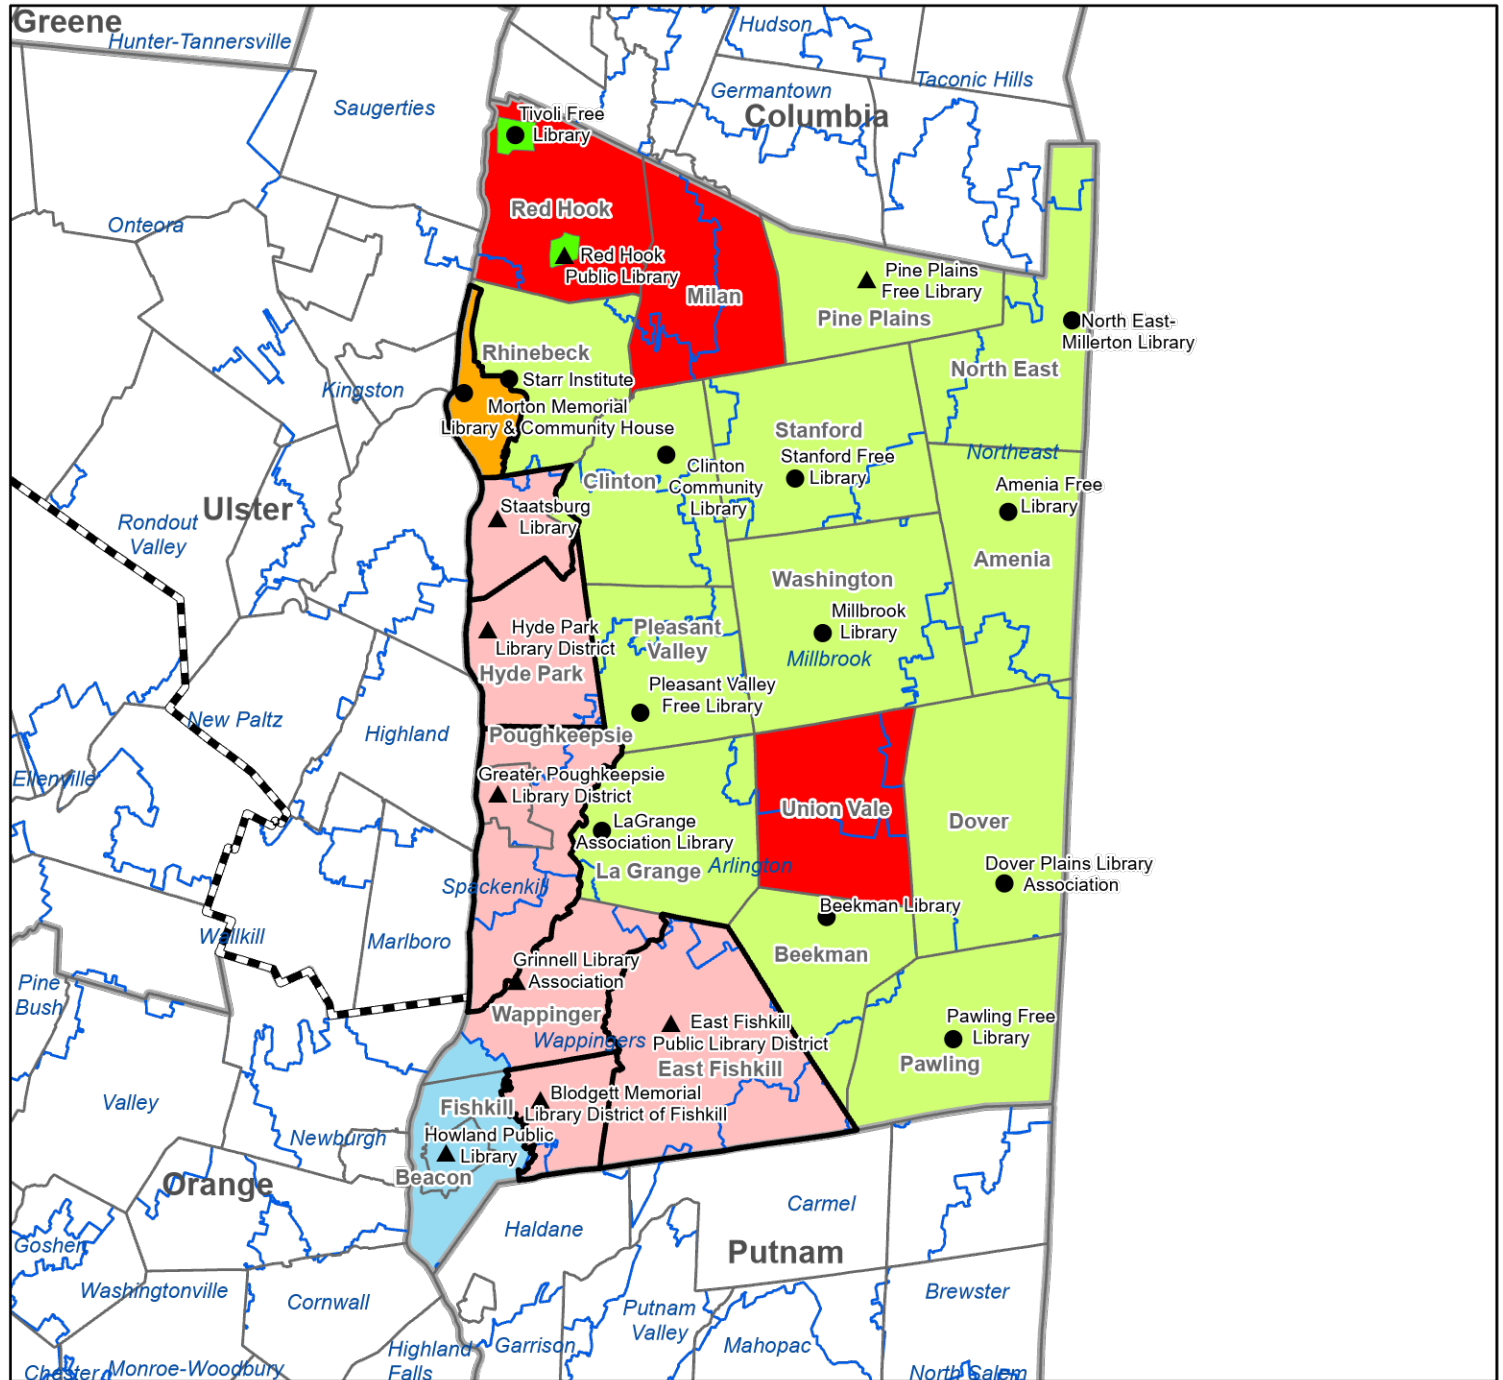

Columbia County Public Library Service Areas

- Legend**
- Association
 - ▲ Public
 - ▭ Towns Boundaries
 - ▭ County Boundaries
 - ▭ School District Boundaries
 - ▭ Village / CDP Service Area
 - ▭ School District Service Area
 - ▭ City Service Area
 - ▭ "Other" Service Area
 - ▭ Special District
 - ▭ Town Service Area
 - ▭ County
 - ▭ Unserved by Chartered Library

Notes: Kinderhook Memorial Library service area (other--town of Stuyvesant and part of town of Kinderhook) and Chatham Public Library service area (Chatham Central School District) overlap in town of Kinderhook. Chatham Public Library service area (Chatham Central School District) and New Lebanon Library service area (town of New Lebanon) overlap.

Notes: Howland Public Library service area (Beacon City Schools) and Grinnell Library Association service area (town of Wappinger) overlap. Starr Institute (Town of Rhinebeck) and Morton Memorial Library and Community House overlap.

Notes: Catskill Public Library service area (Catskill Central School District) and Cairo Public Library service area (town of Cairo) overlap. Hunter Public Library (Hunter-Tannersville Central School District) and Mountain Top Library overlap.