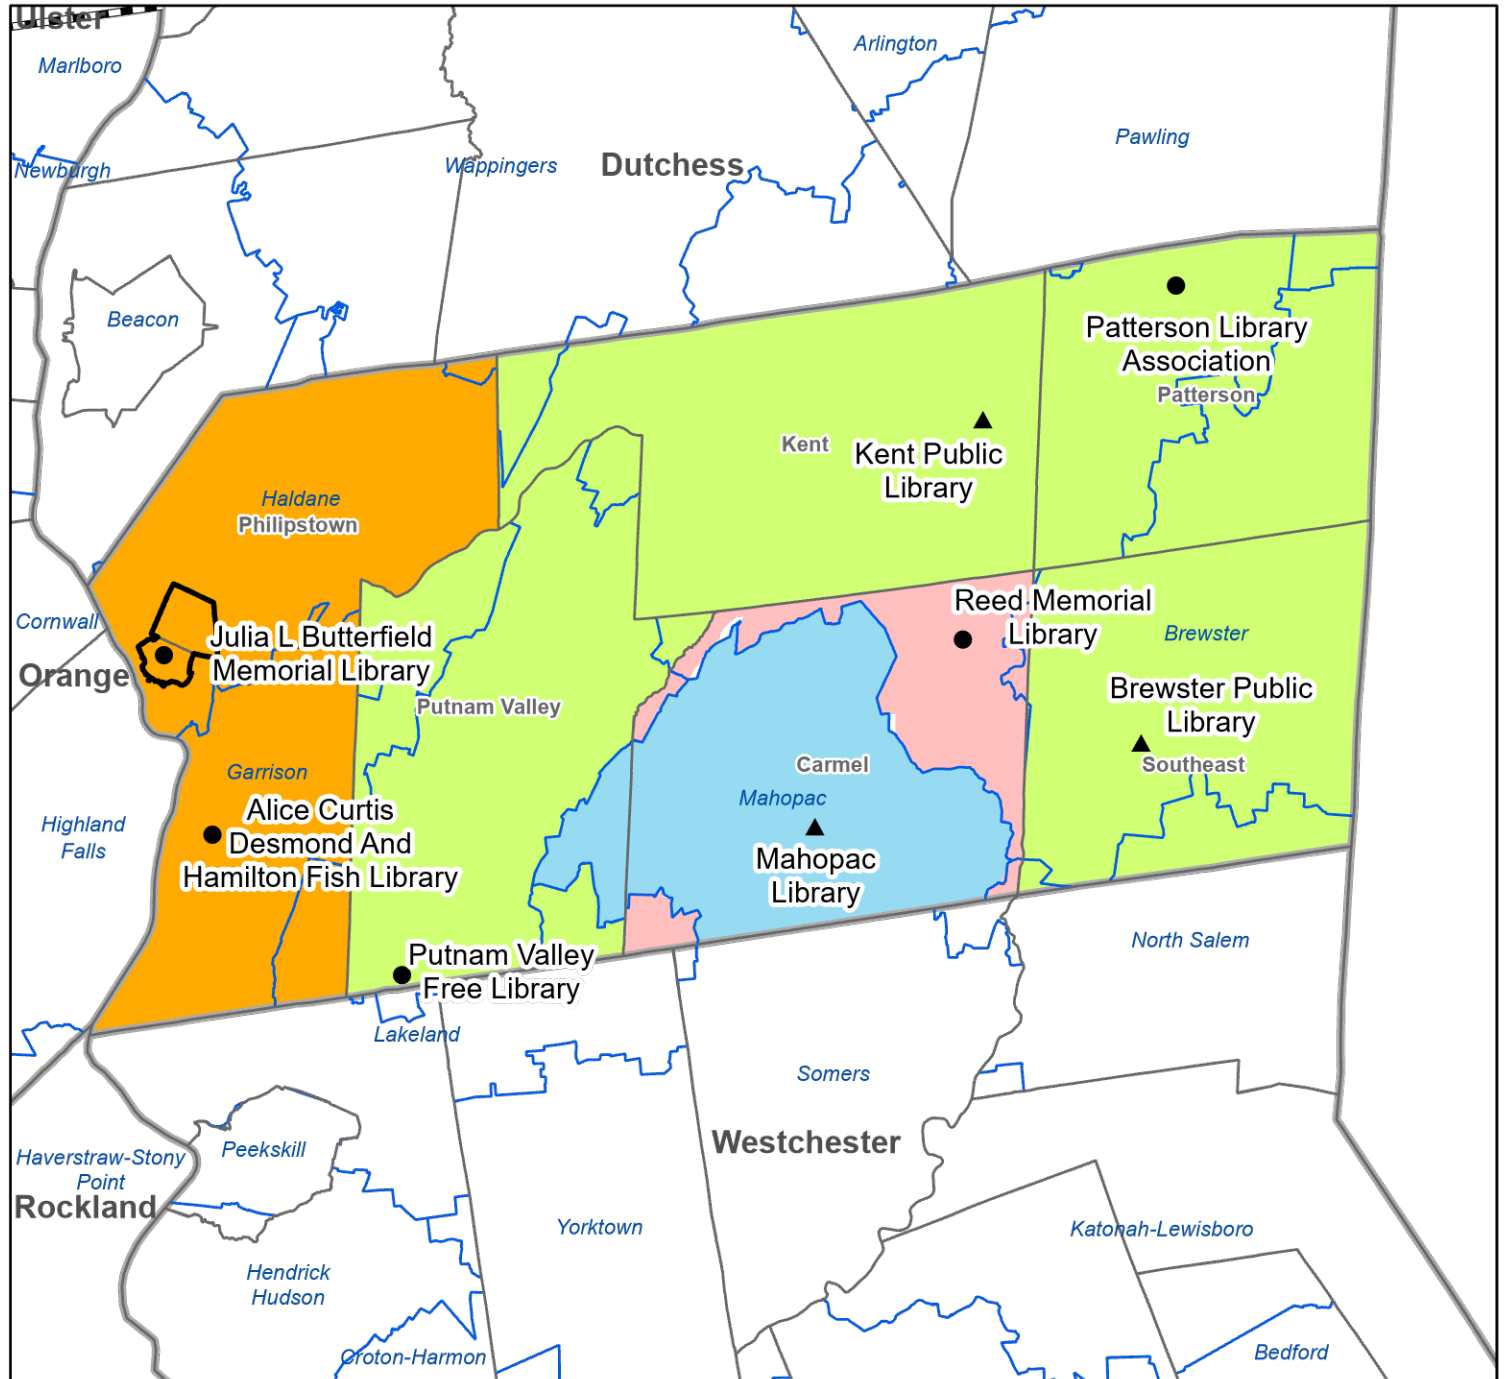

Notes: Kinderhook Memorial Library service area (other--town of Stuyvesant and part of town of Kinderhook) and Chatham Public Library service area (Chatham Central School District) overlap in town of Kinderhook. Chatham Public Library service area (Chatham Central School District) and New Lebanon Library service area (town of New Lebanon) overlap.

Notes: Howland Public Library service area (Beacon City Schools) and Grinnell Library Association service area (town of Wappinger) overlap. Starr Institute (Town of Rhinebeck) and Morton Memorial Library and Community House overlap.

Notes: Catskill Public Library service area (Catskill Central School District) and Cairo Public Library service area (town of Cairo) overlap. Hunter Public Library (Hunter-Tannersville Central School District) and Mountain Top Library overlap.

Notes: Mahopac Library service area (Mahopac Central School District) and Putnam Valley Free Library service area (town of Putnam) overlap. Mahopac Library service area and Reed Memorial Library service area (Carmel CDP) overlap.