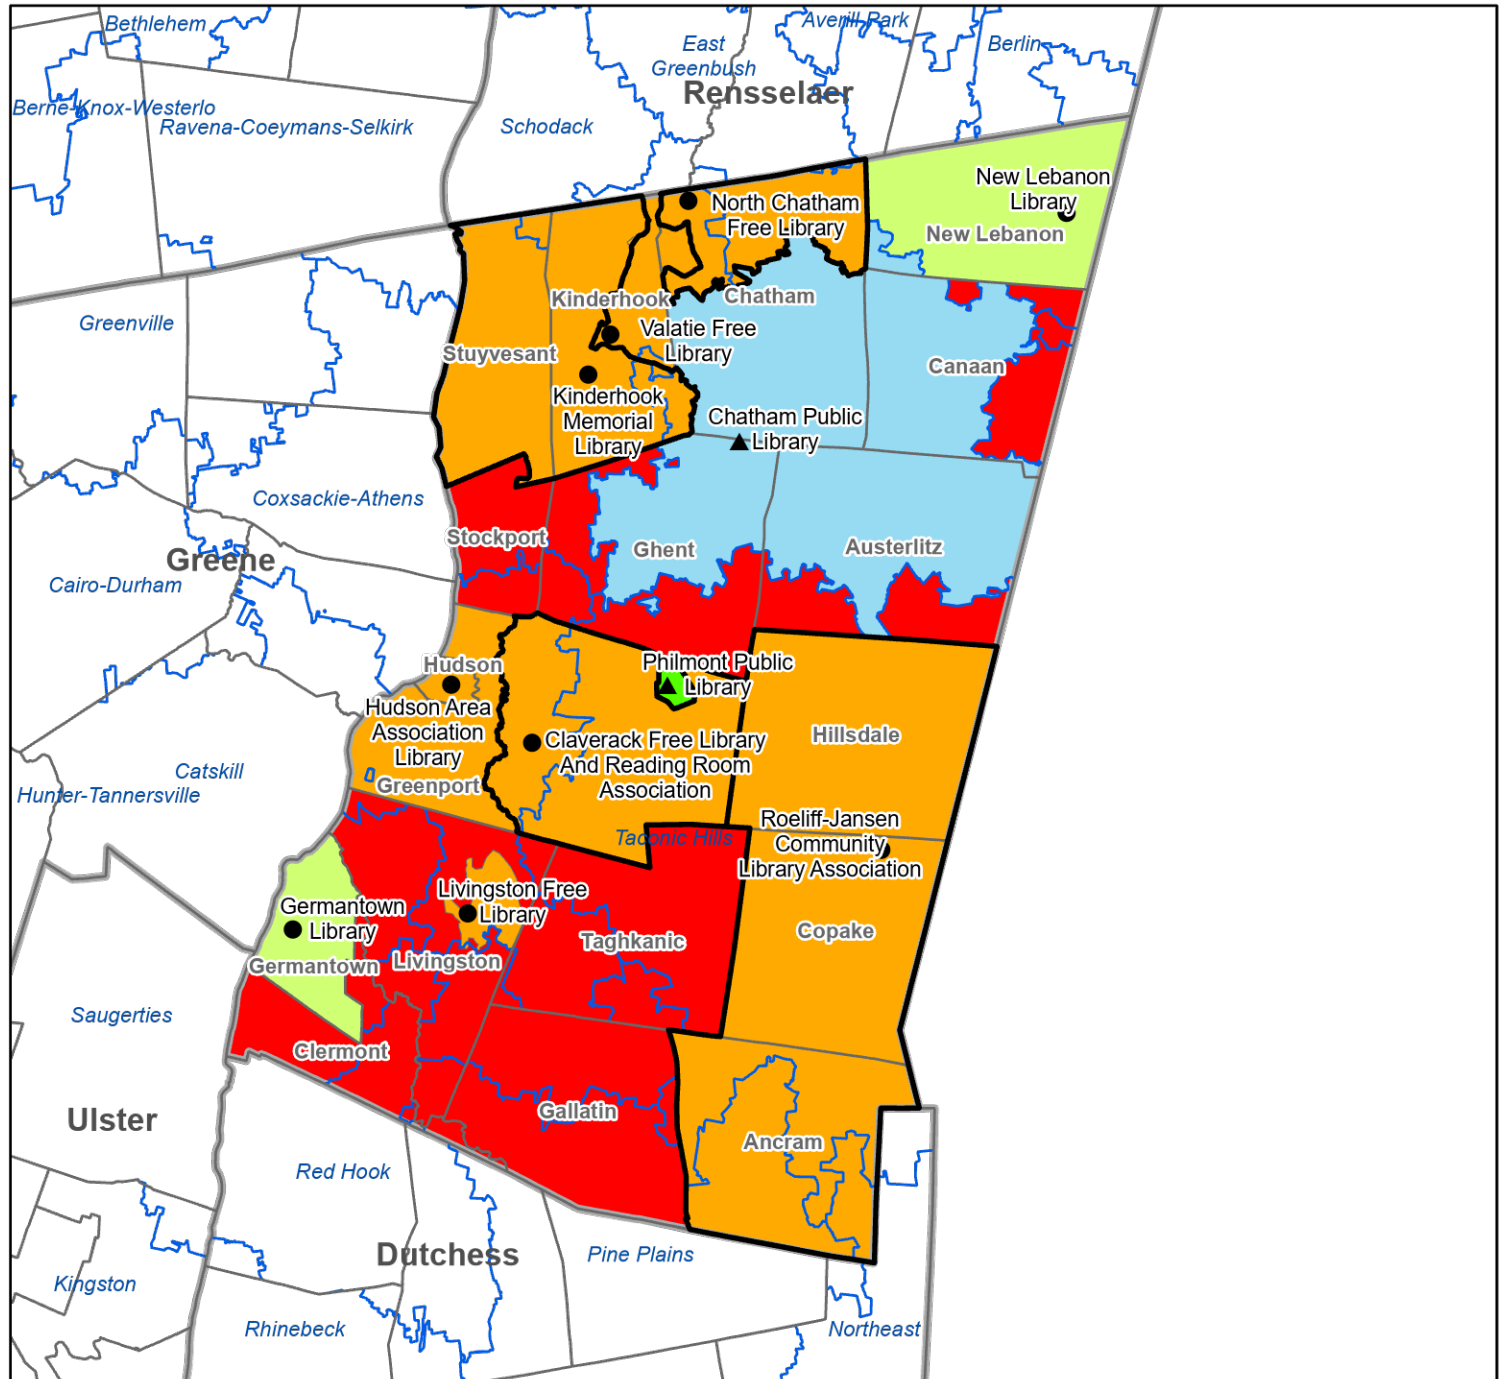

Mid-Hudson Library System

- Legend**
- Association
 - ▲ Public
 - ▭ Library System Boundaries
 - Village / CDP Service Area
 - City Service Area
 - "Other" Service Area
 - School District Service Area
 - Special District
 - Town Service Area
 - County Service Area
 - Unserved by Chartered Library

Columbia County Public Library Service Areas

- Legend**
- Association
 - ▲ Public
 - ▭ Towns Boundaries
 - ▭ County Boundaries
 - ▭ School District Boundaries
 - ▭ Village / CDP Service Area
 - ▭ School District Service Area
 - ▭ City Service Area
 - ▭ "Other" Service Area
 - ▭ Special District
 - ▭ Town Service Area
 - ▭ County
 - ▭ Unserved by Chartered Library

Notes: Kinderhook Memorial Library service area (other--town of Stuyvesant and part of town of Kinderhook) and Chatham Public Library service area (Chatham Central School District) overlap in town of Kinderhook. Chatham Public Library service area (Chatham Central School District) and New Lebanon Library service area (town of New Lebanon) overlap.

Notes: Catskill Public Library service area (Catskill Central School District) and Cairo Public Library service area (town of Cairo) overlap. Hunter Public Library (Hunter-Tannersville Central School District) and Mountain Top Library overlap.