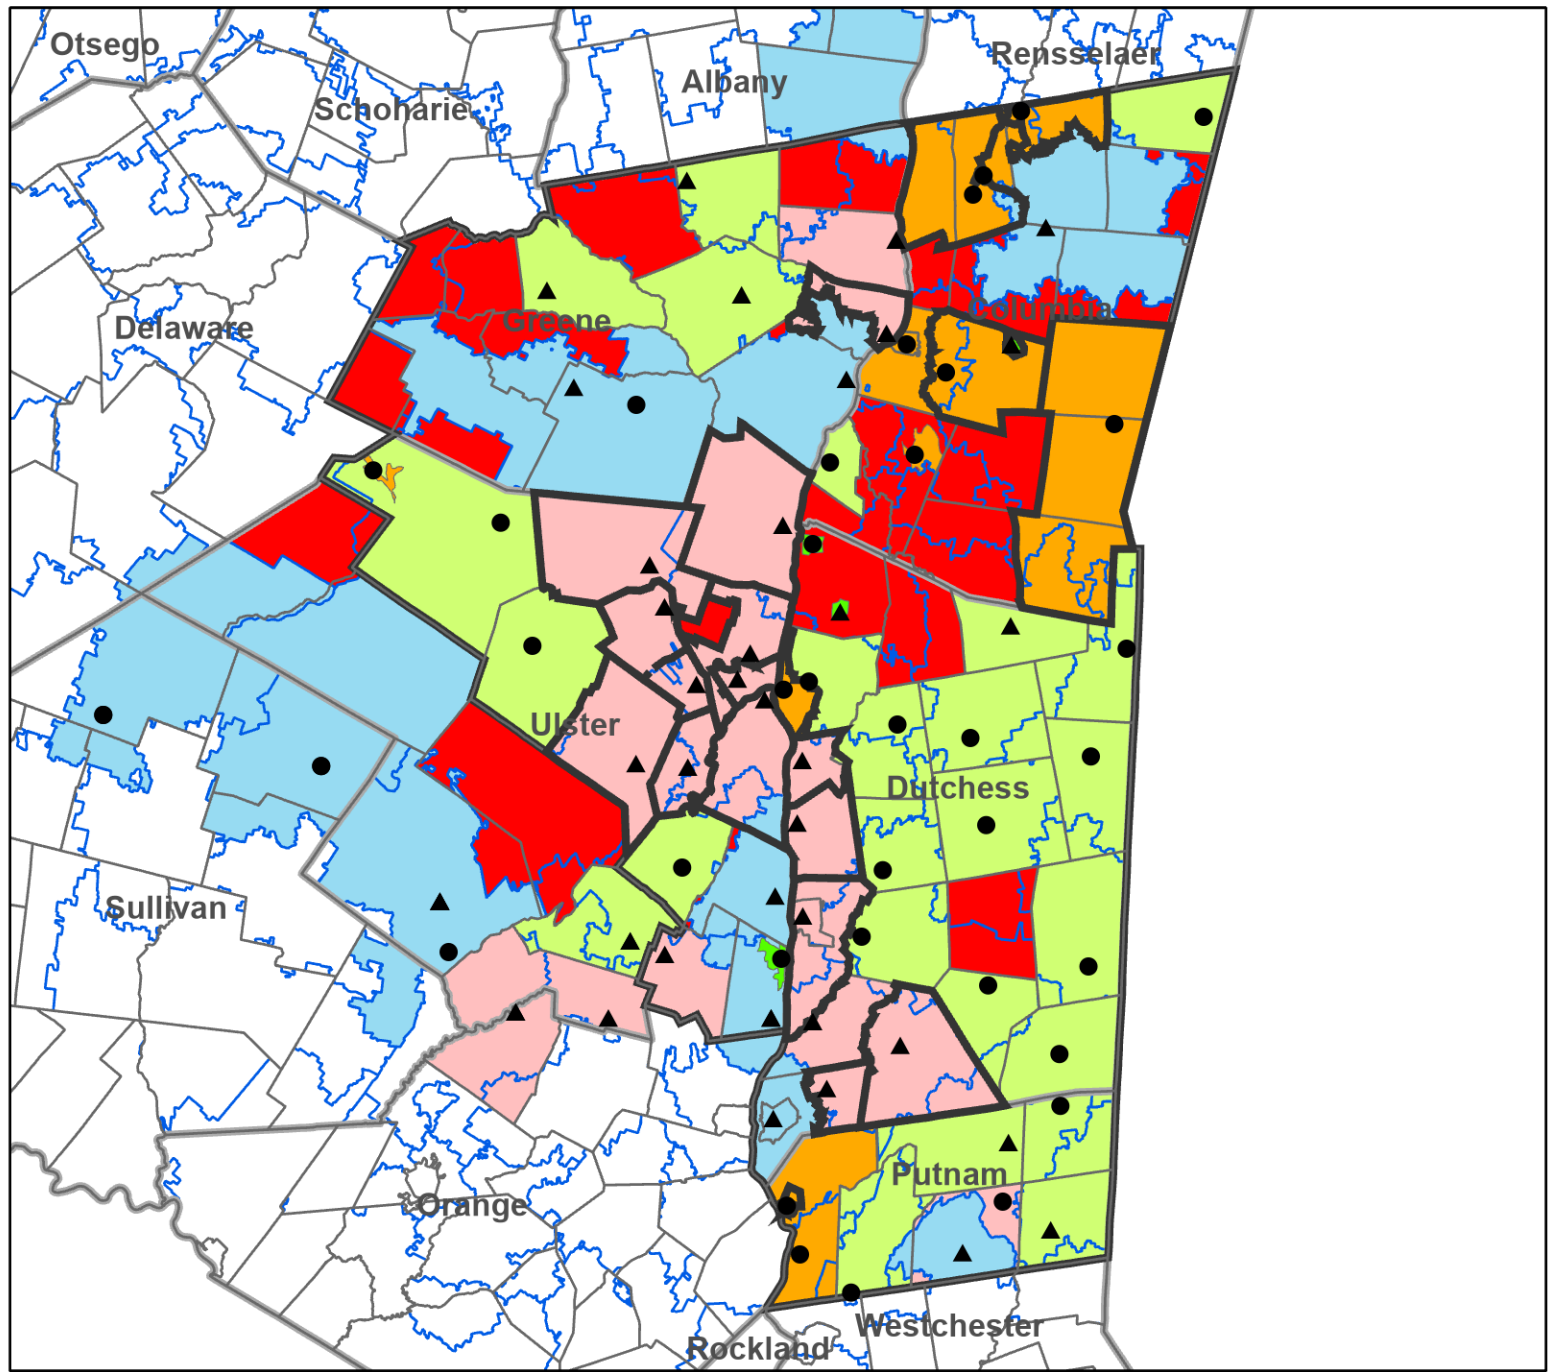

Mid-Hudson Library System

- Legend**
- Association
 - ▲ Public
 - ▭ Library System Boundaries
 - Village / CDP Service Area
 - City Service Area
 - "Other" Service Area
 - School District Service Area
 - Special District
 - Town Service Area
 - County Service Area
 - Unserved by Chartered Library

Columbia County Public Library Service Areas

- Legend**
- Association
 - ▲ Public
 - ▭ Towns Boundaries
 - ▭ County Boundaries
 - ▭ School District Boundaries
 - ▭ Village / CDP Service Area
 - ▭ School District Service Area
 - ▭ City Service Area
 - ▭ "Other" Service Area
 - ▭ Special District
 - ▭ Town Service Area
 - ▭ County
 - ▭ Unserved by Chartered Library

Notes: Kinderhook Memorial Library service area (other--town of Stuyvesant and part of town of Kinderhook) and Chatham Public Library service area (Chatham Central School District) overlap in town of Kinderhook. Chatham Public Library service area (Chatham Central School District) and New Lebanon Library service area (town of New Lebanon) overlap.

Notes: Catskill Public Library service area (Catskill Central School District) and Cairo Public Library service area (town of Cairo) overlap. Hunter Public Library (Hunter-Tannersville Central School District) and Mountain Top Library overlap.