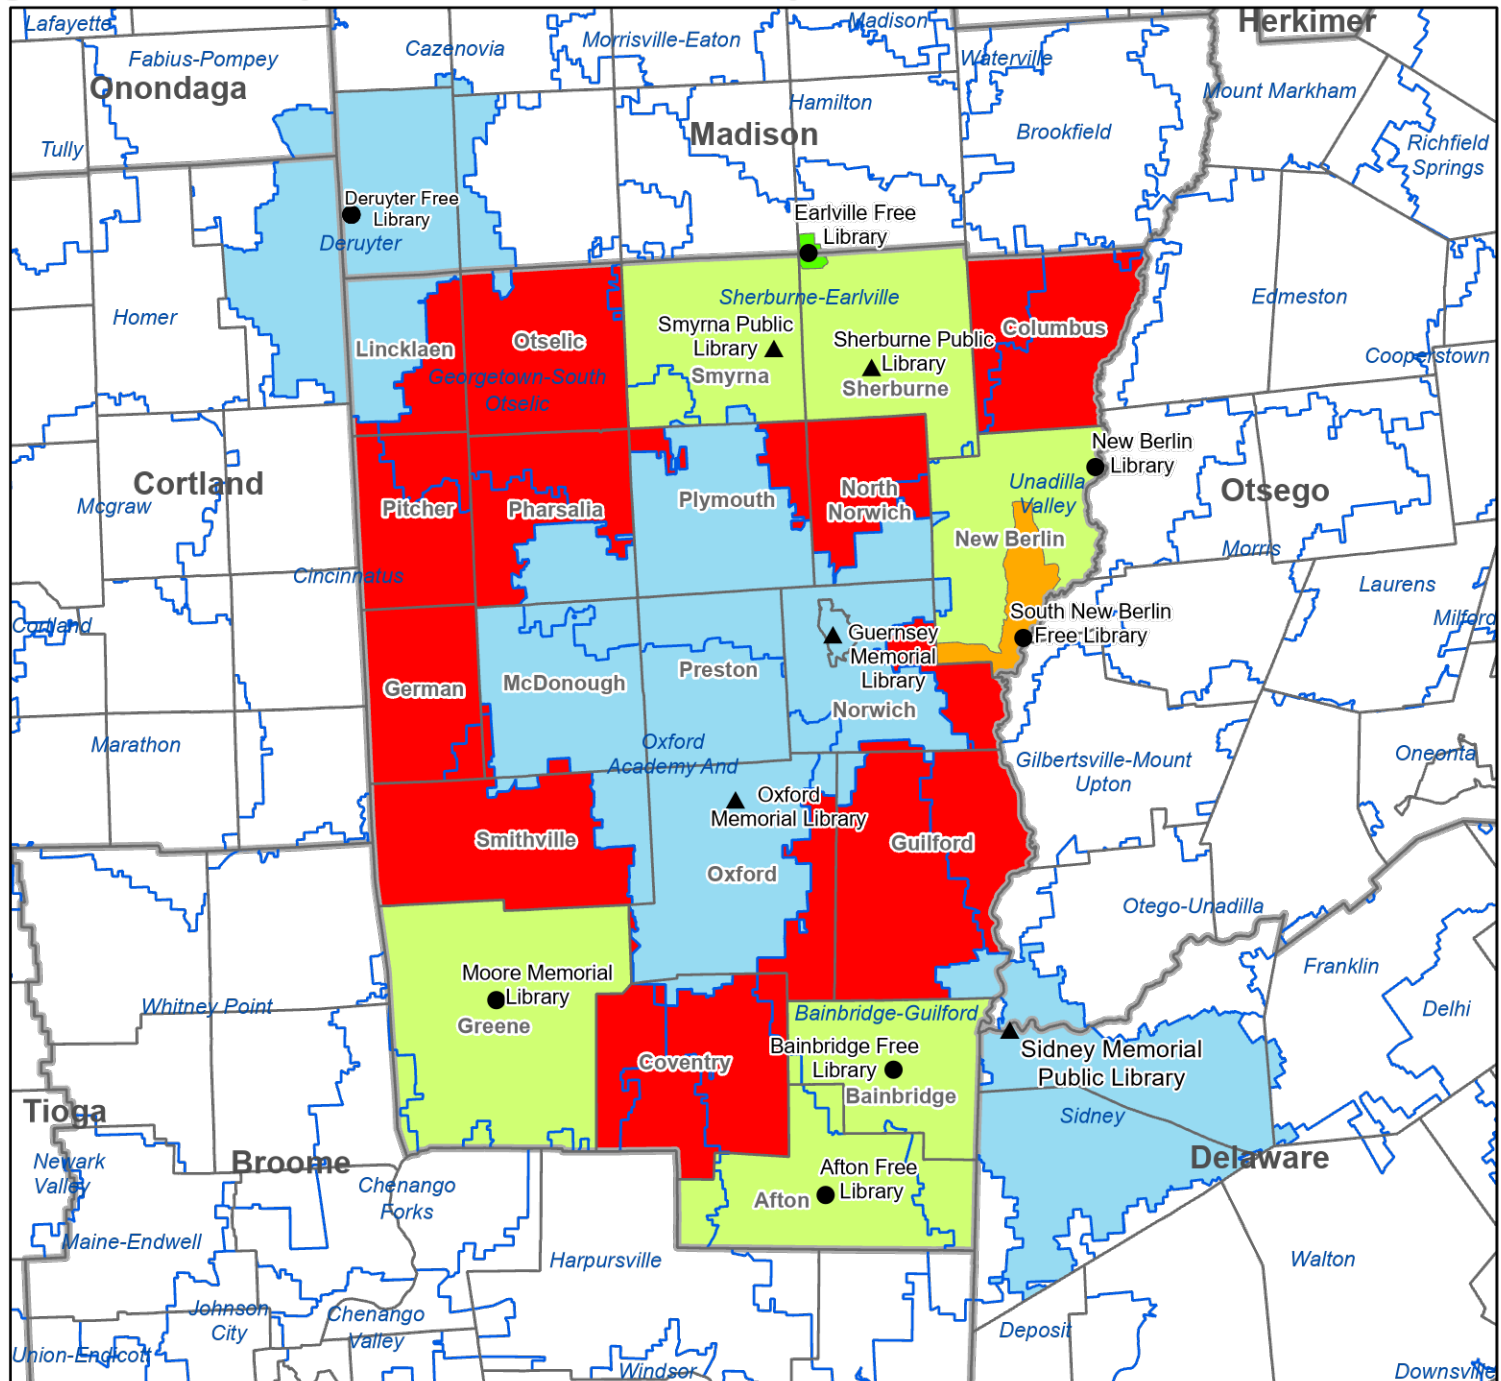

Four County Library System

Legend

- Association
- ▲ Public
- ▭ Library System Boundaries
- Village / CDP Service Area
- City Service Area
- "Other" Service Area
- School District Service Area
- Special District
- Town Service Area
- County Service Area
- Unserved by Chartered Library

Notes: Broome County Public Library is chartered to serve entire county.

NYS Library 7/14/06
 Revised 5/30/21
 Series 5

Chenango County Public Library Service Areas

- Legend**
- Association
 - ▲ Public
 - ▭ Towns Boundaries
 - ▭ County Boundaries
 - ▭ School District Boundaries
 - ▭ Village / CDP Service Area
 - ▭ School District Service Area
 - ▭ City Service Area
 - ▭ "Other" Service Area
 - ▭ Special District
 - ▭ Town Service Area
 - ▭ County
 - ▭ Unserved by Chartered Library

Notes: Guernsey Memorial Library service area (Norwich City Schools) and Smyrna Public Library service area (town of Smyrna) overlap in town of Smyrna. Earlville Free Library service area (village of Earlville) and Sherburne Public Library (town of Sherburne) overlap. New Berlin Library overlaps with South New Berlin and Guernsey Memorial.

Notes: Sidney Memorial Public Library service area (Sidney Central School District) and Franklin Free Library service area (town of Franklin) overlap in the town of Franklin. Skene Memorial Library service area (village of Fleischmanns) is completely within Fairview Public Library service area (town of Middletown).