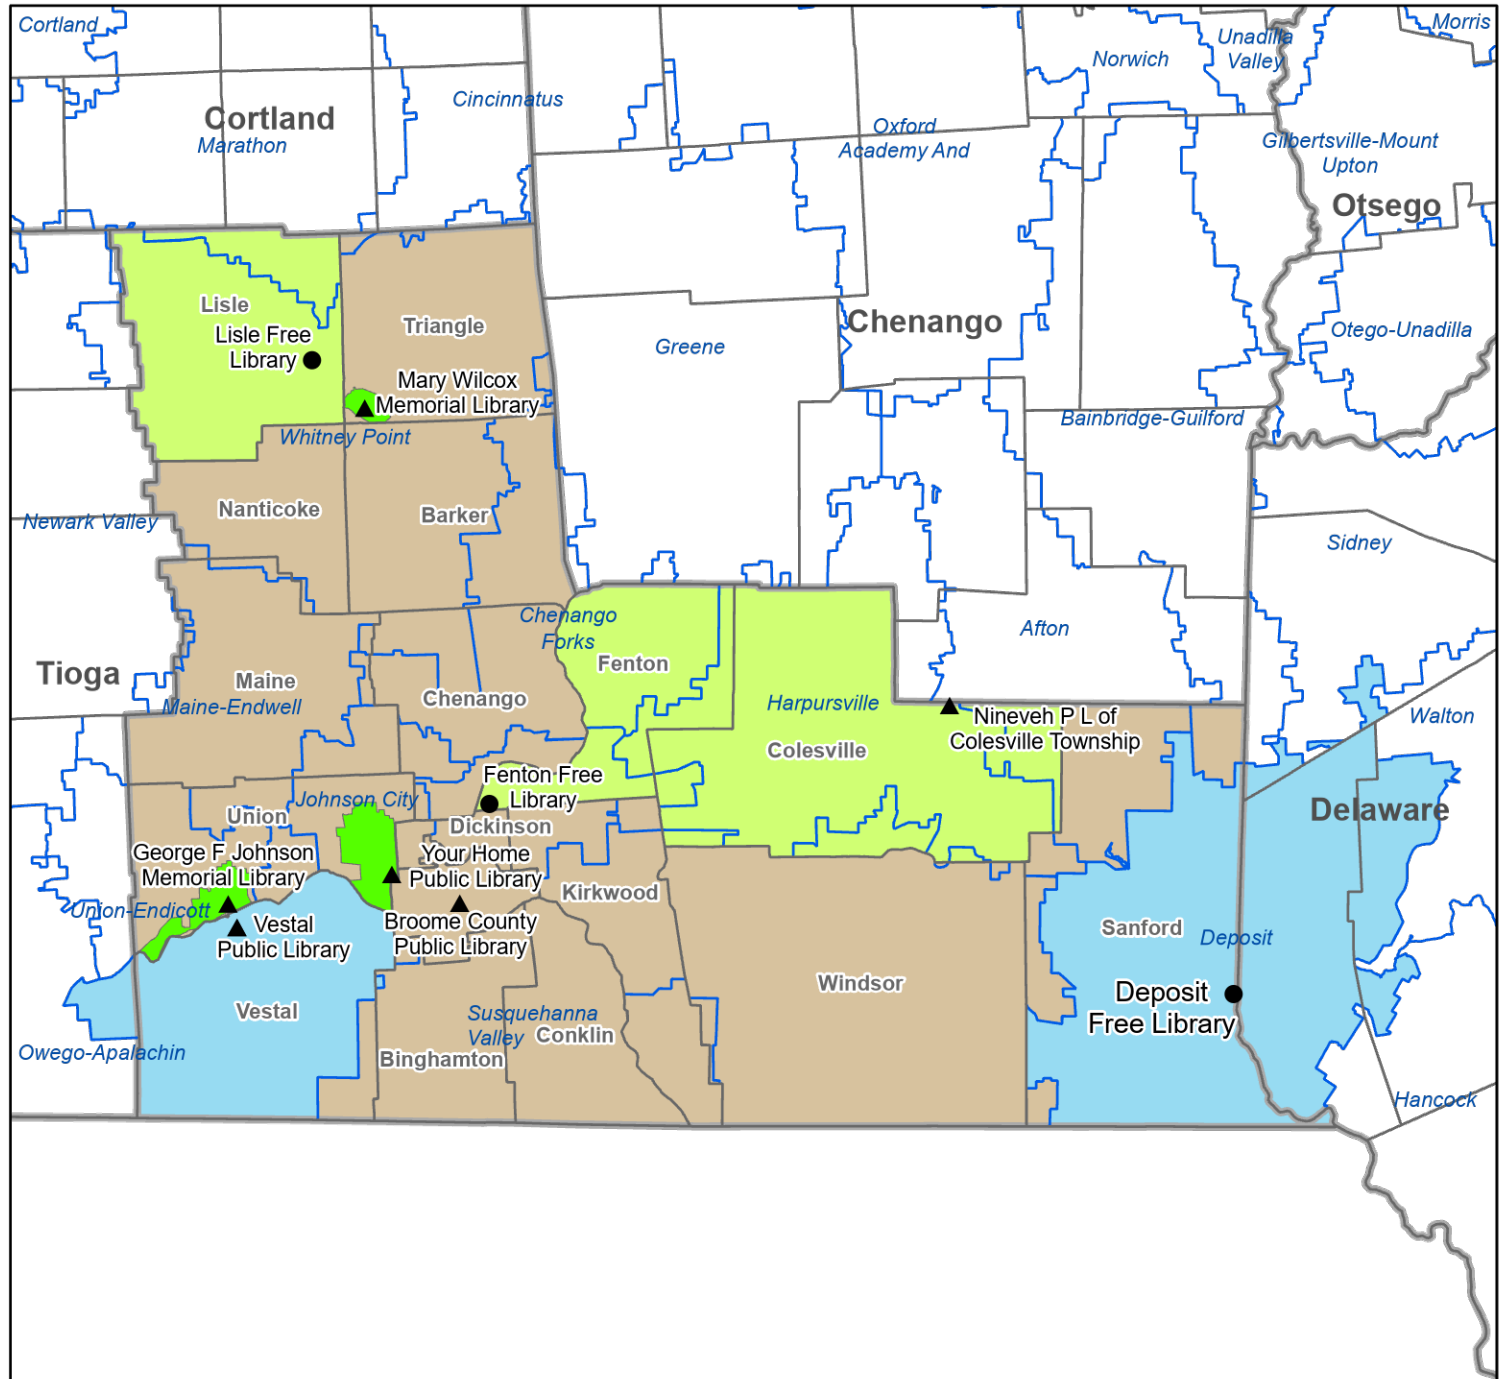

Four County Library System

Legend

- Association
- ▲ Public
- ▭ Library System Boundaries
- Village / CDP Service Area
- City Service Area
- "Other" Service Area
- School District Service Area
- Special District
- Town Service Area
- County Service Area
- Unserved by Chartered Library

Data Sources:
 U.S. Census Bureau
 NYS ORPS
 NYS Education Department

Broome County Public Library Service Areas

Legend

- Association
- ▲ Public
- ▭ Towns Boundaries
- ▭ County Boundaries
- ▭ School District Boundaries
- ▭ Village / CDP Service Area
- ▭ School District Service Area
- ▭ City Service Area
- ▭ "Other" Service Area
- ▭ Special District
- ▭ Town Service Area
- ▭ County
- ▭ Unserved by Chartered Library

Notes: Broome County Public Library is chartered to serve entire county.

NYS Library 7/14/06
 Revised 5/30/21
 Series 5

Chenango County Public Library Service Areas

- Legend**
- Association
 - ▲ Public
 - ▭ Towns Boundaries
 - ▭ County Boundaries
 - ▭ School District Boundaries
 - ▭ Village / CDP Service Area
 - ▭ School District Service Area
 - ▭ City Service Area
 - ▭ "Other" Service Area
 - ▭ Special District
 - ▭ Town Service Area
 - ▭ County
 - ▭ Unserved by Chartered Library

Notes: Guernsey Memorial Library service area (Norwich City Schools) and Smyrna Public Library service area (town of Smyrna) overlap in town of Smyrna. Earlville Free Library service area (village of Earlville) and Sherburne Public Library (town of Sherburne) overlap. New Berlin Library overlaps with South New Berlin and Guernsey Memorial.