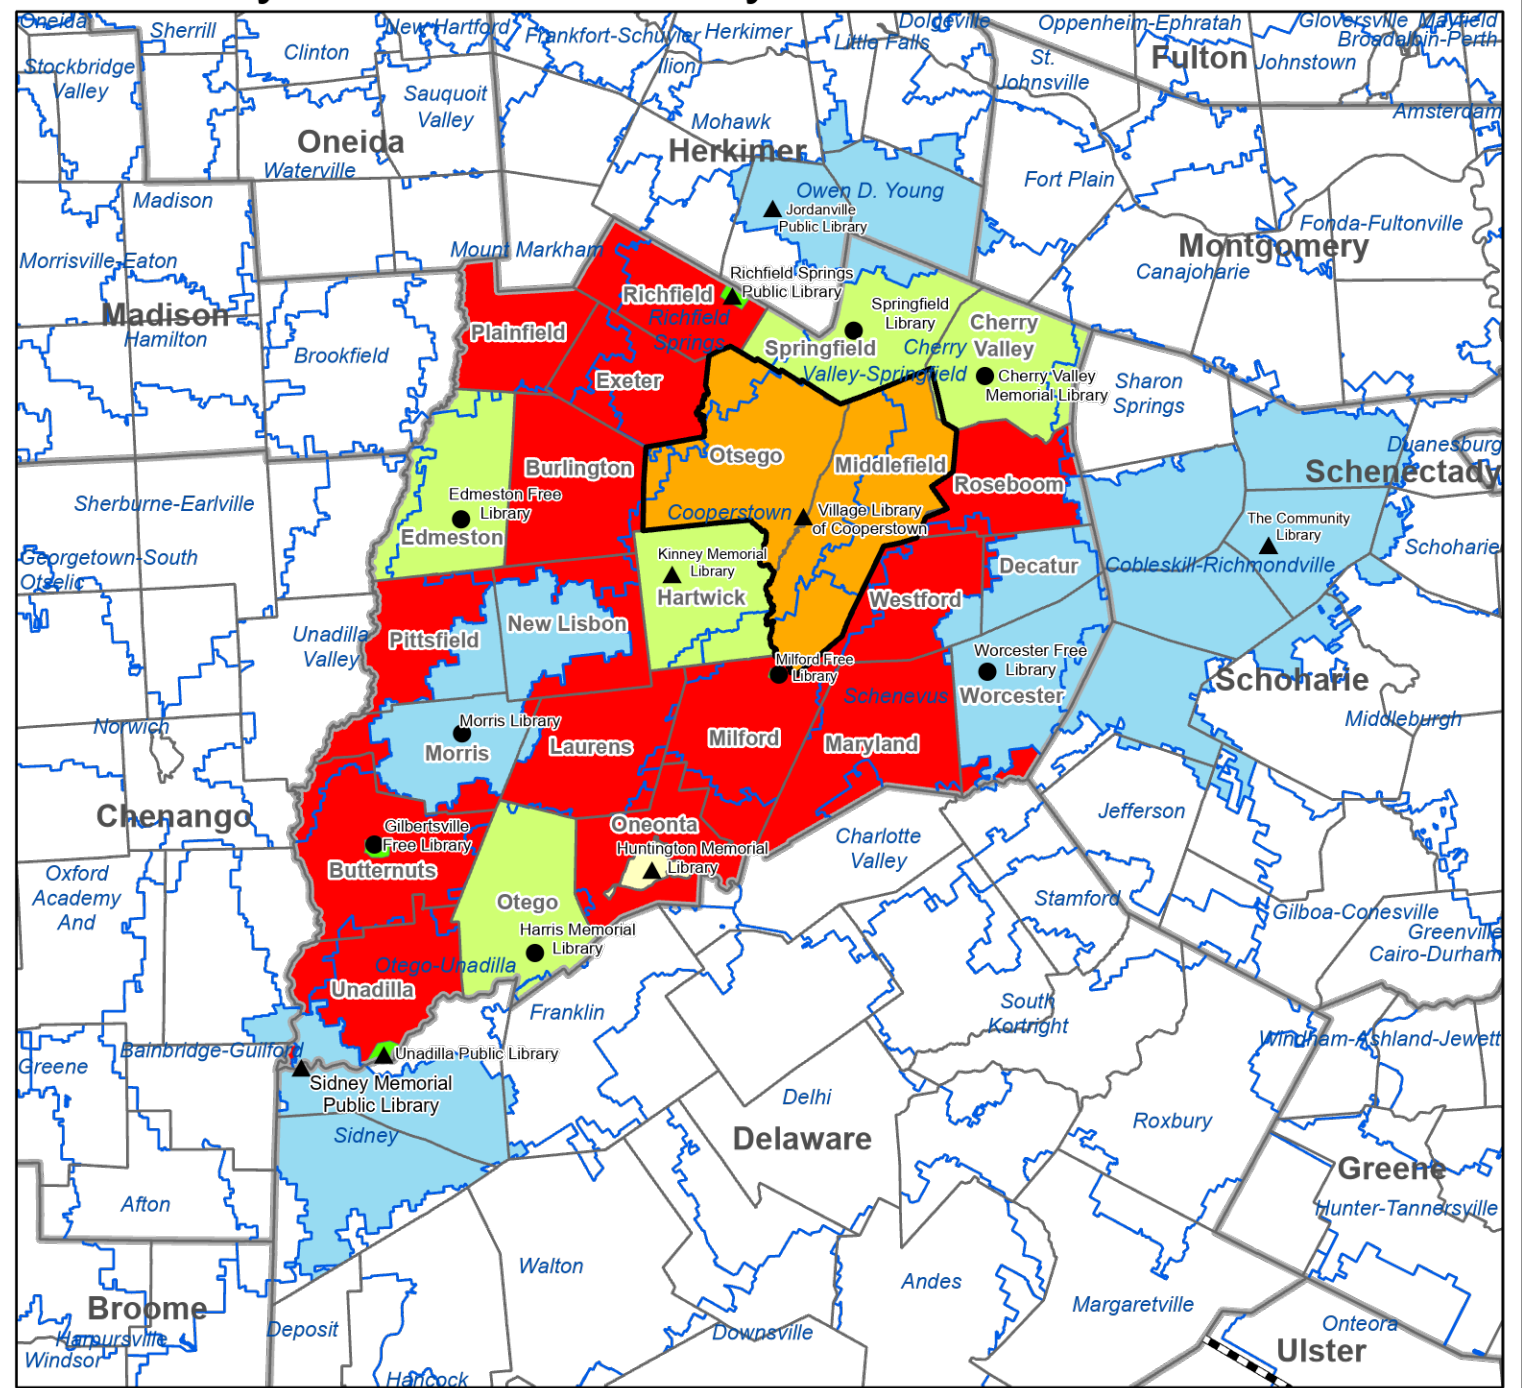

Otsego County Public Library Service Areas

Legend

- Association
- ▲ Public
- ▬ RCLS & MHLS System Boundary
- Towns Boundaries
- ▭ County Boundaries
- ▭ School District Boundaries
- ▭ Village / CDP Service Area
- ▭ School District Service Area
- ▭ City Service Area
- ▭ "Other" Service Area
- ▭ Special District
- ▭ Town Service Area
- ▭ County
- ▭ Unserved by Chartered Library

Notes:

NYS Library 7/14/06
Revised 5/30/21
Series 5

For information on types of libraries see <http://www.nysl.nysed.gov/libdev/libs/pltypes.htm>

Data sources: U.S. Census Bureau, NYS ORPS, NYS Education Department