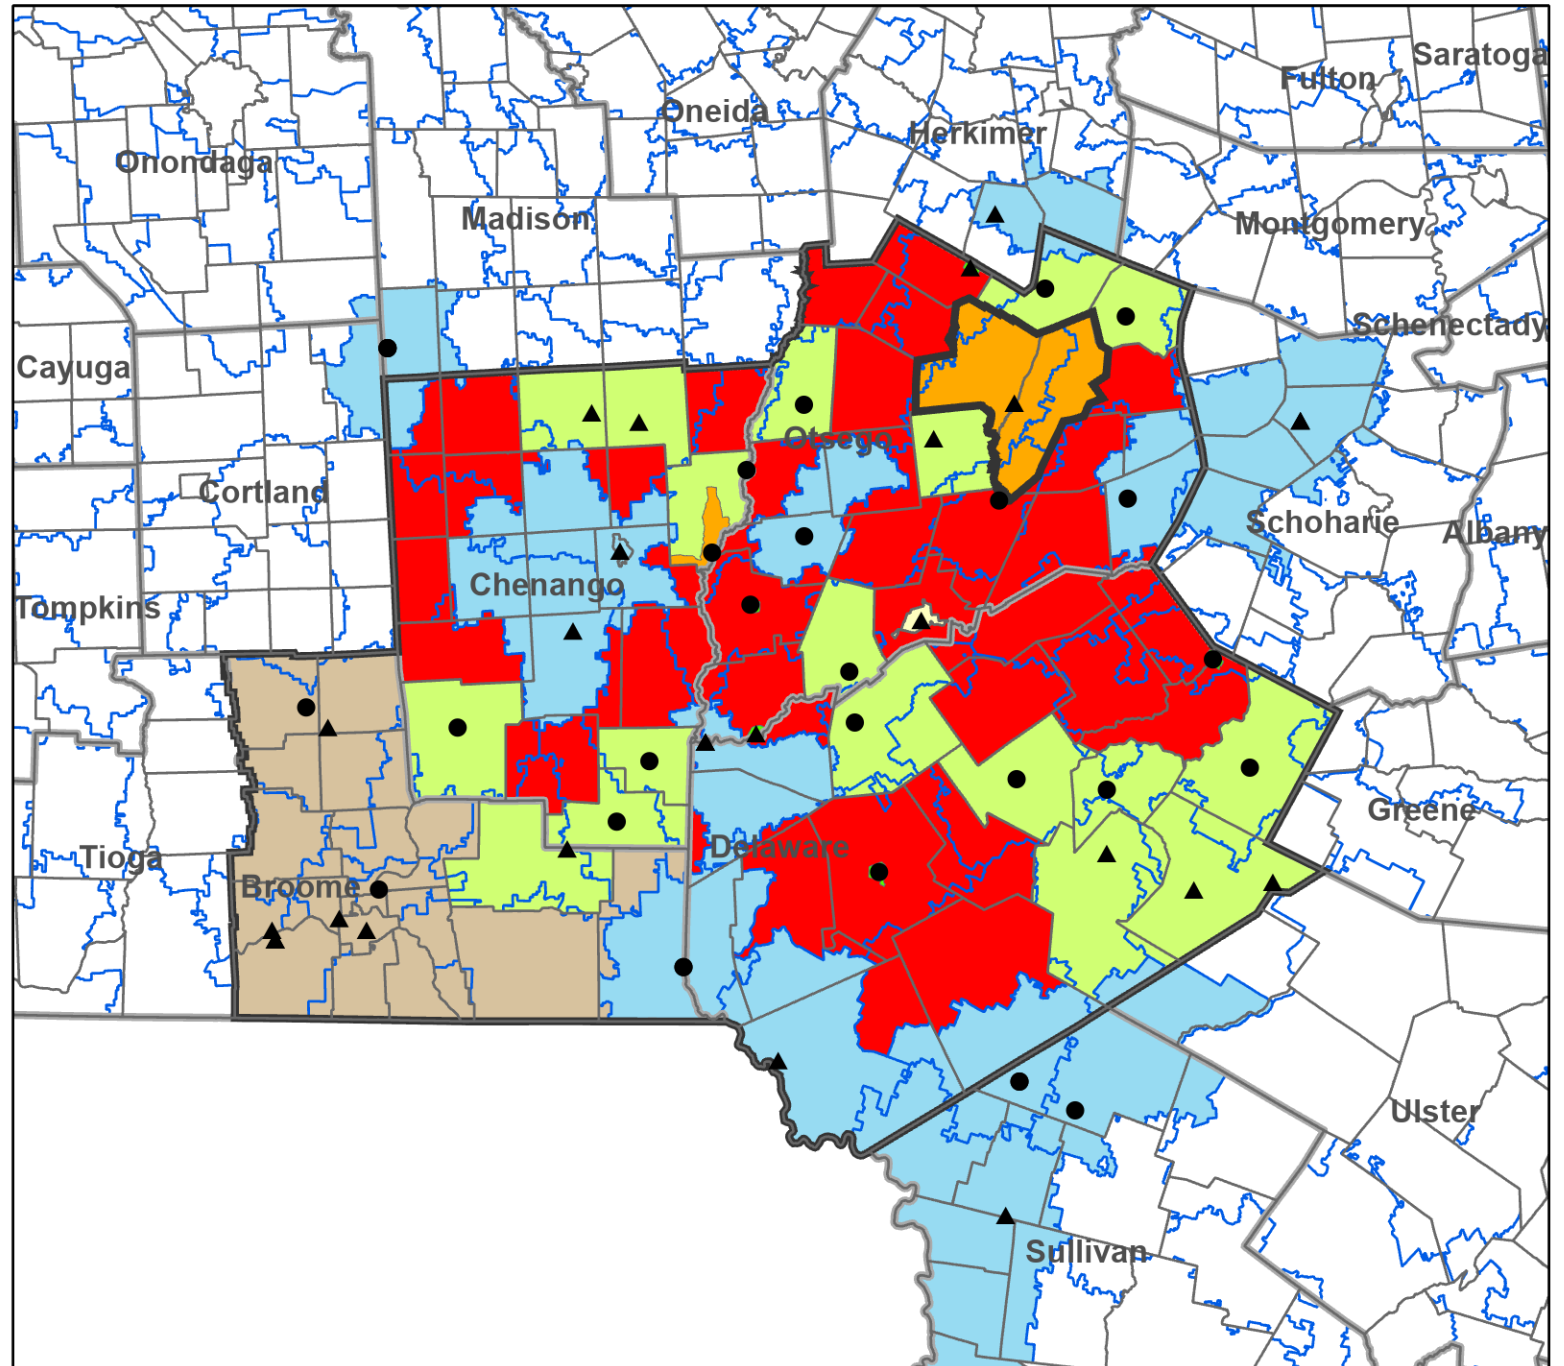

Four County Library System

Legend

- Association
- ▲ Public
- ▭ Library System Boundaries
- Village / CDP Service Area
- City Service Area
- "Other" Service Area
- School District Service Area
- Special District
- Town Service Area
- County Service Area
- Unserved by Chartered Library

Notes:

Broome County Public Library is chartered to serve entire county

NYS Library 7/31/06
Revised 05/30/21
Series 5

For information on types of libraries see
<http://www.nysl.nysed.gov/libdev/libs/pltypes.htm>

Data Sources:
U.S. Census Bureau
NYS ORPS
NYS Education Department