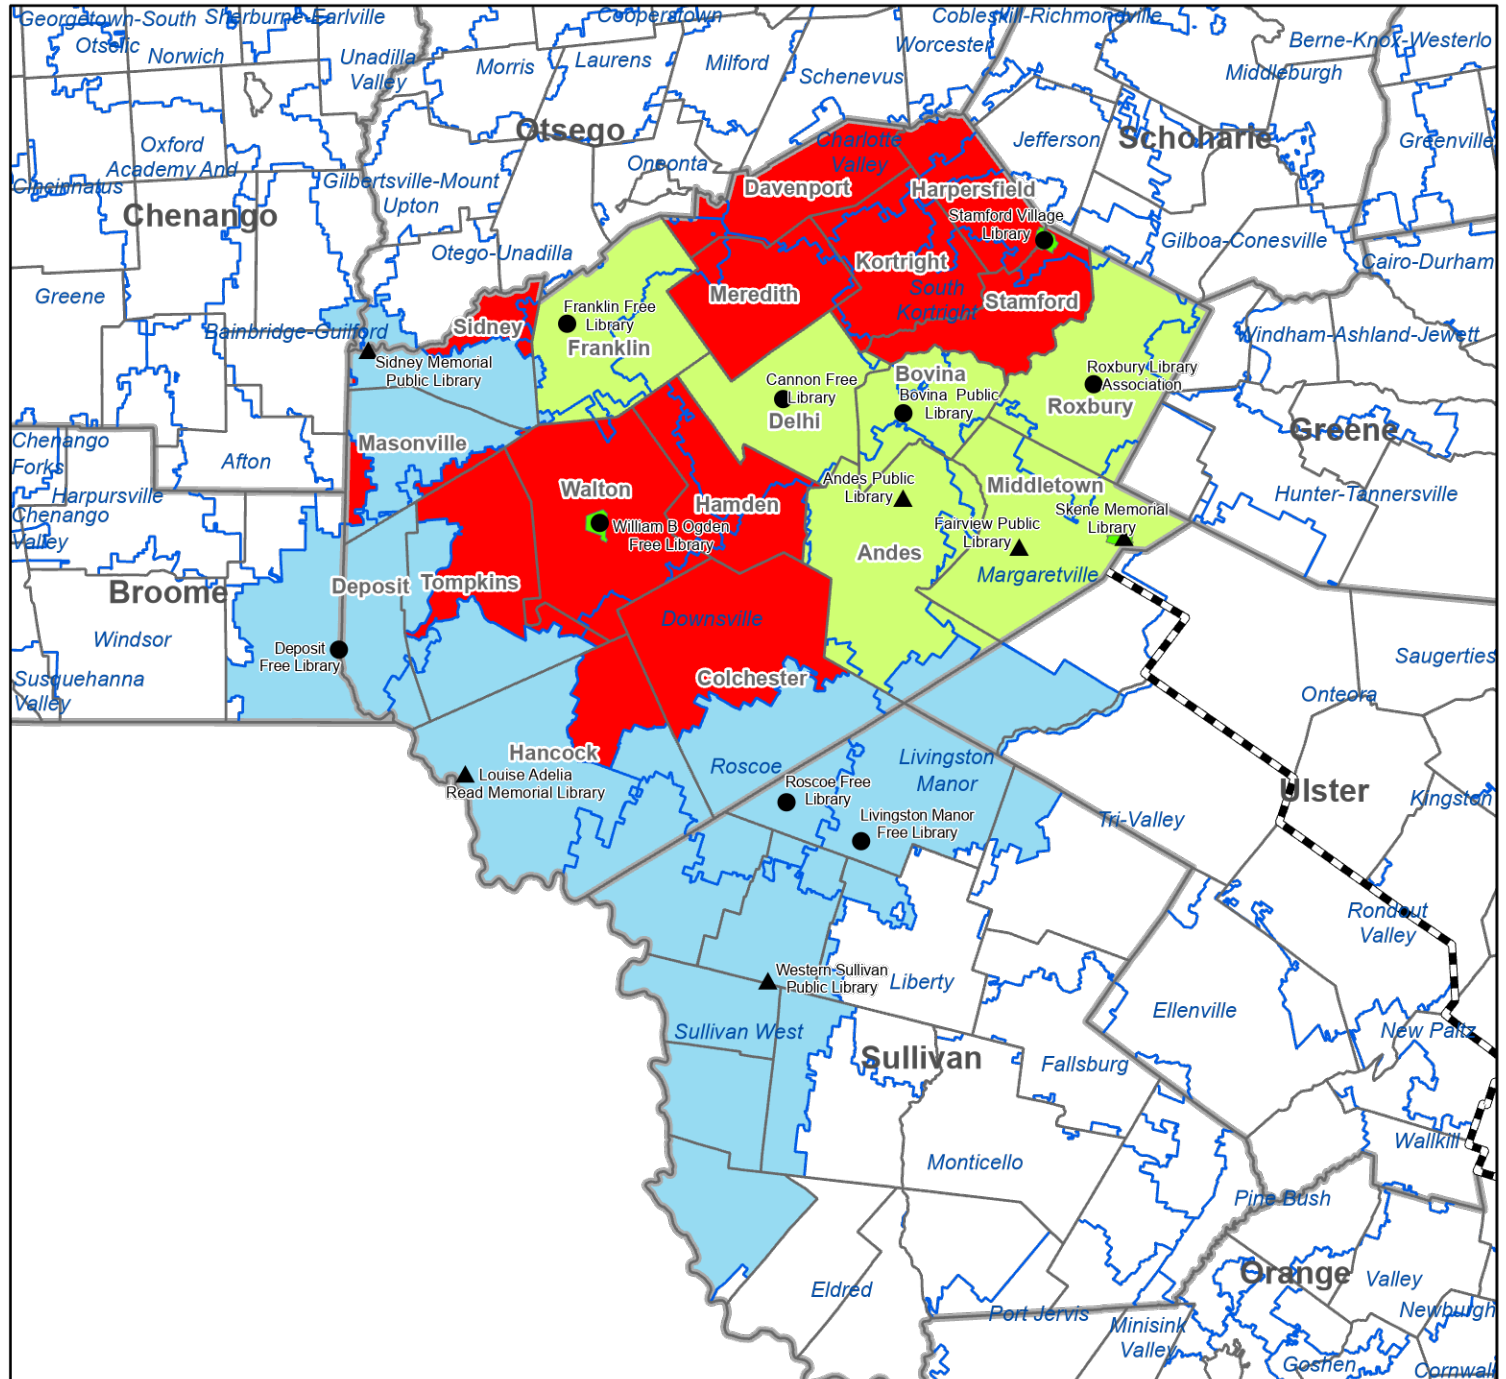

Four County Library System

Legend

- Association
- ▲ Public
- ▭ Library System Boundaries
- Village / CDP Service Area
- City Service Area
- "Other" Service Area
- School District Service Area
- Special District
- Town Service Area
- County Service Area
- Unserved by Chartered Library

Notes: Broome County Public Library is chartered to serve entire county.

NYS Library 7/14/06
 Revised 5/30/21
 Series 5

Chenango County Public Library Service Areas

- Legend**
- Association
 - ▲ Public
 - ▭ Towns Boundaries
 - ▭ County Boundaries
 - ▭ School District Boundaries
 - ▭ Village / CDP Service Area
 - ▭ School District Service Area
 - ▭ City Service Area
 - ▭ "Other" Service Area
 - ▭ Special District
 - ▭ Town Service Area
 - ▭ County
 - ▭ Unserved by Chartered Library

Notes: Guernsey Memorial Library service area (Norwich City Schools) and Smyrna Public Library service area (town of Smyrna) overlap in town of Smyrna. Earlville Free Library service area (village of Earlville) and Sherburne Public Library (town of Sherburne) overlap. New Berlin Library overlaps with South New Berlin and Guernsey Memorial.

Notes: Sidney Memorial Public Library service area (Sidney Central School District) and Franklin Free Library service area (town of Franklin) overlap in the town of Franklin. Skene Memorial Library service area (village of Fleischmanns) is completely within Fairview Public Library service area (town of Middletown).