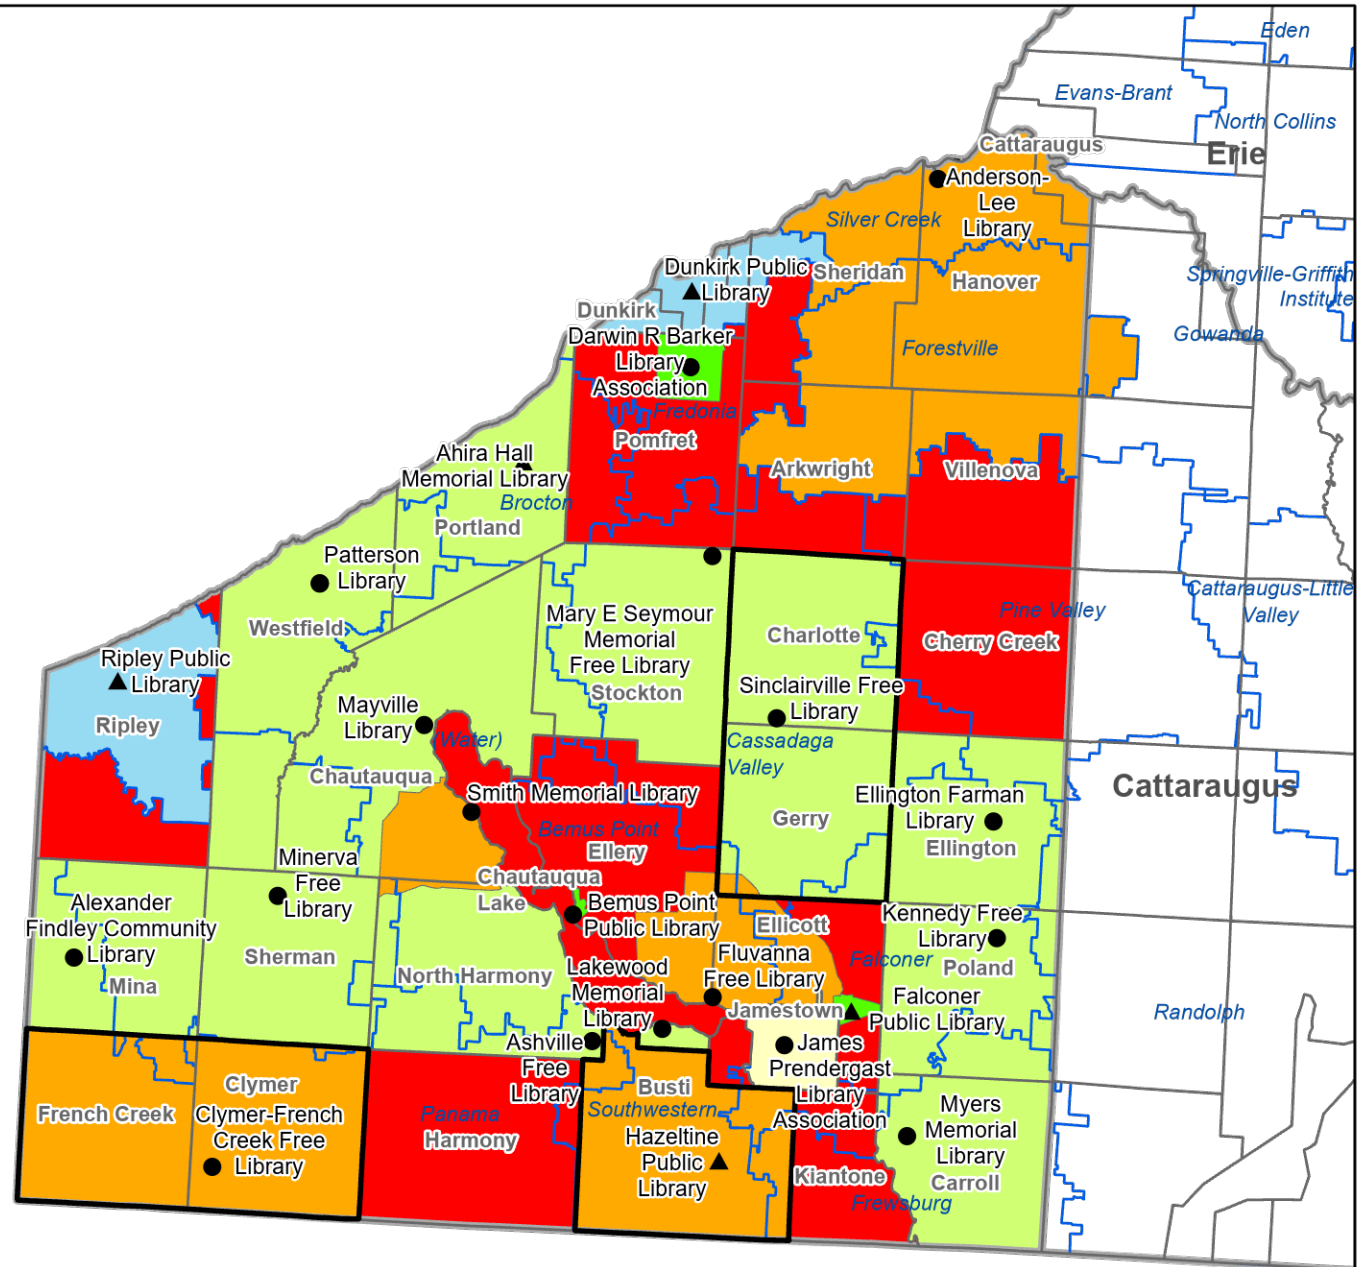

Chautauqua-Cattaraugus Library System

Legend

- Association
- ▲ Public
- ▭ Library System Boundaries
- Village / CDP Service Area
- City Service Area
- "Other" Service Area
- School District Service Area
- Special District
- Town Service Area
- County Service Area
- Unserved by Chartered Library

Cattaraugus County Public Library Service Areas

- Legend**
- Association
 - ▲ Public
 - ▭ Towns Boundaries
 - ▭ County Boundaries
 - ▭ School District Boundaries
 - ▭ Village / CDP Service Area
 - ▭ School District Service Area
 - ▭ City Service Area
 - ▭ "Other" Service Area
 - ▭ Special District
 - ▭ Town Service Area
 - ▭ County
 - ▭ Unserved by Chartered Library

Notes: Olean Public Library service area (Olean City Schools) and Portville Free Library service area (town of Portville) overlap in town of Portville. Numbered features 1, 2, 3, and 4 area all part of Seneca Nations's Library District.

Notes: Hazeltine Public Library service area (other--Busti town minus village of Lakewood) is completely within Lakewood Memorial Library service area (Busti town).

NYS Library 7/14/06
 Revised 5/30/21
 Series 5