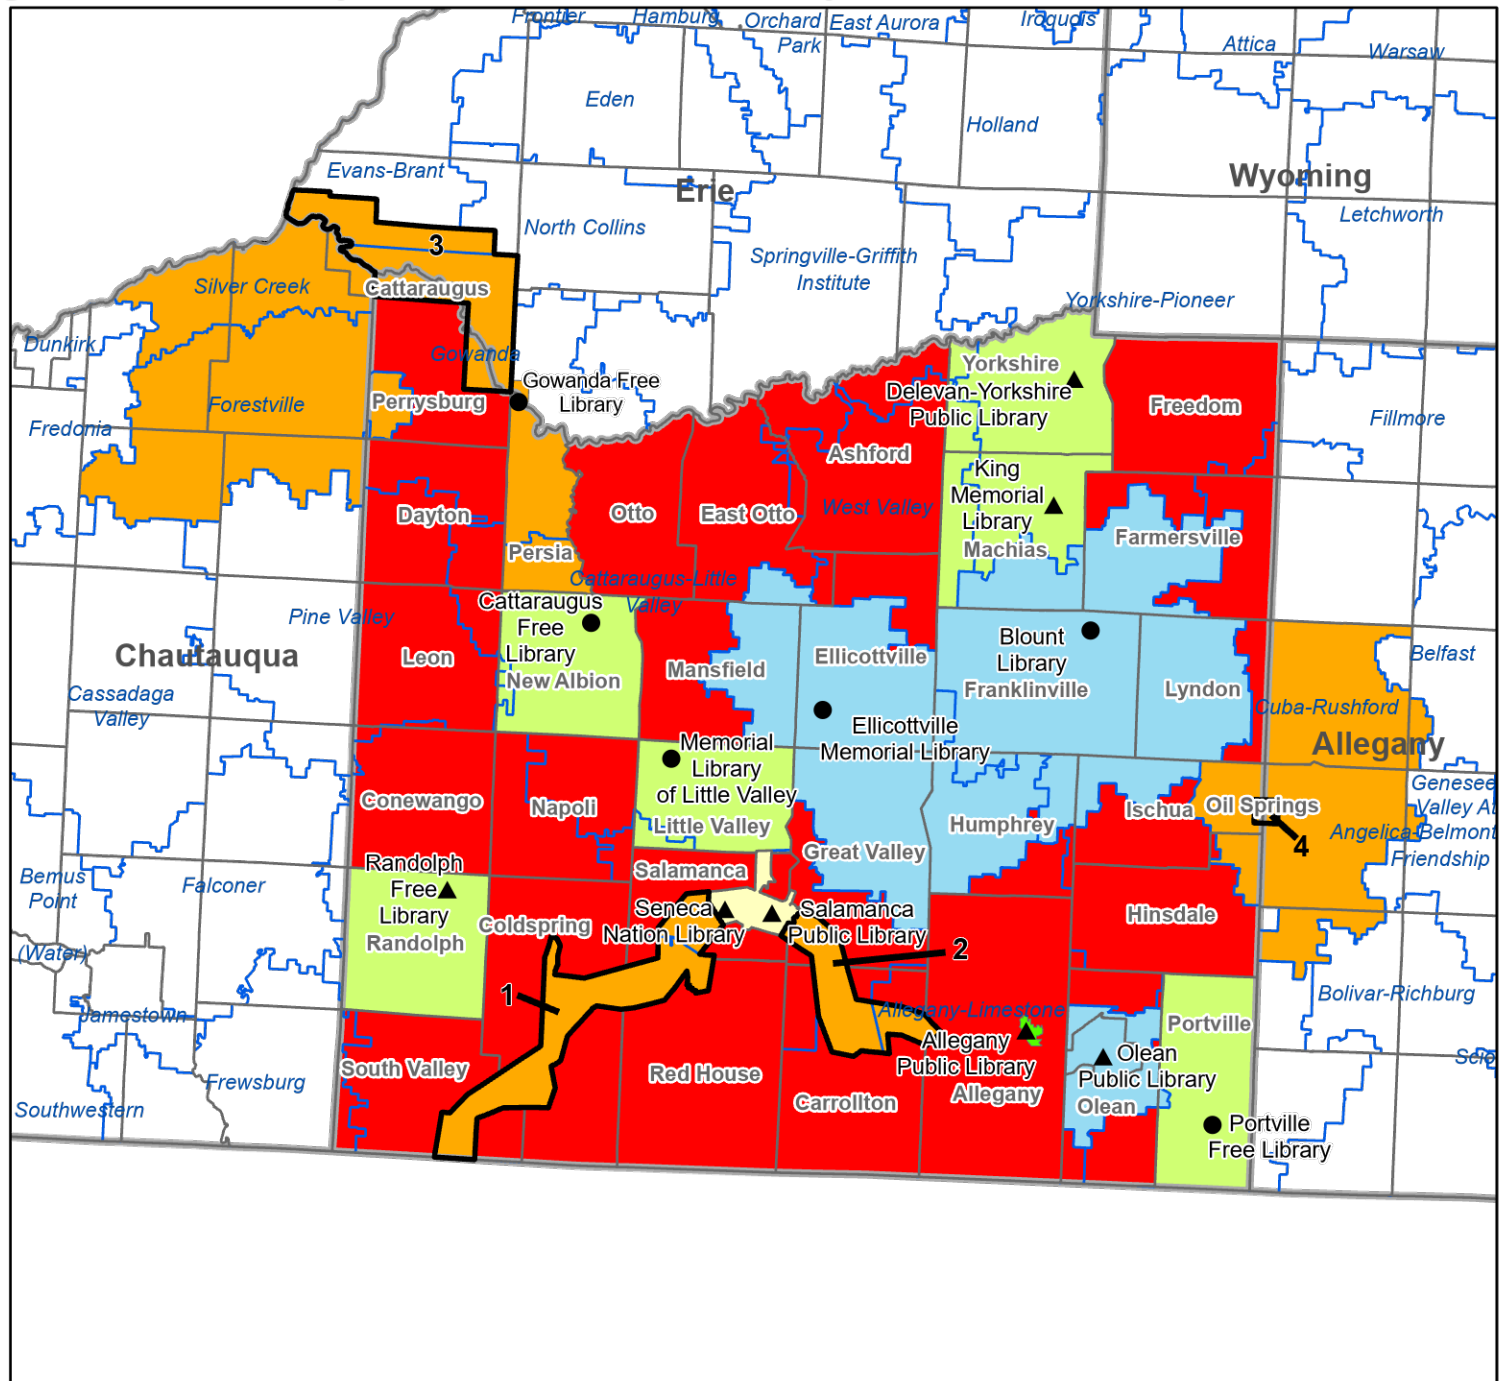

Chautauqua-Cattaraugus Library System

Legend

- Association
- ▲ Public
- ▭ Library System Boundaries
- Village / CDP Service Area
- City Service Area
- "Other" Service Area
- School District Service Area
- Special District
- Town Service Area
- County Service Area
- Unserved by Chartered Library

Cattaraugus County Public Library Service Areas

- Legend**
- Association
 - ▲ Public
 - ▭ Towns Boundaries
 - ▭ County Boundaries
 - ▭ School District Boundaries
 - ▭ Village / CDP Service Area
 - ▭ School District Service Area
 - ▭ City Service Area
 - ▭ "Other" Service Area
 - ▭ Special District
 - ▭ Town Service Area
 - ▭ County
 - ▭ Unserved by Chartered Library

Notes: Olean Public Library service area (Olean City Schools) and Portville Free Library service area (town of Portville) overlap in town of Portville. Numbered features 1, 2, 3, and 4 area all part of Seneca Nations's Library District.

Notes: Hazeltine Public Library service area (other--Busti town minus village of Lakewood) is completely within Lakewood Memorial Library service area (Busti town).

NYS Library 7/14/06
 Revised 5/30/21
 Series 5