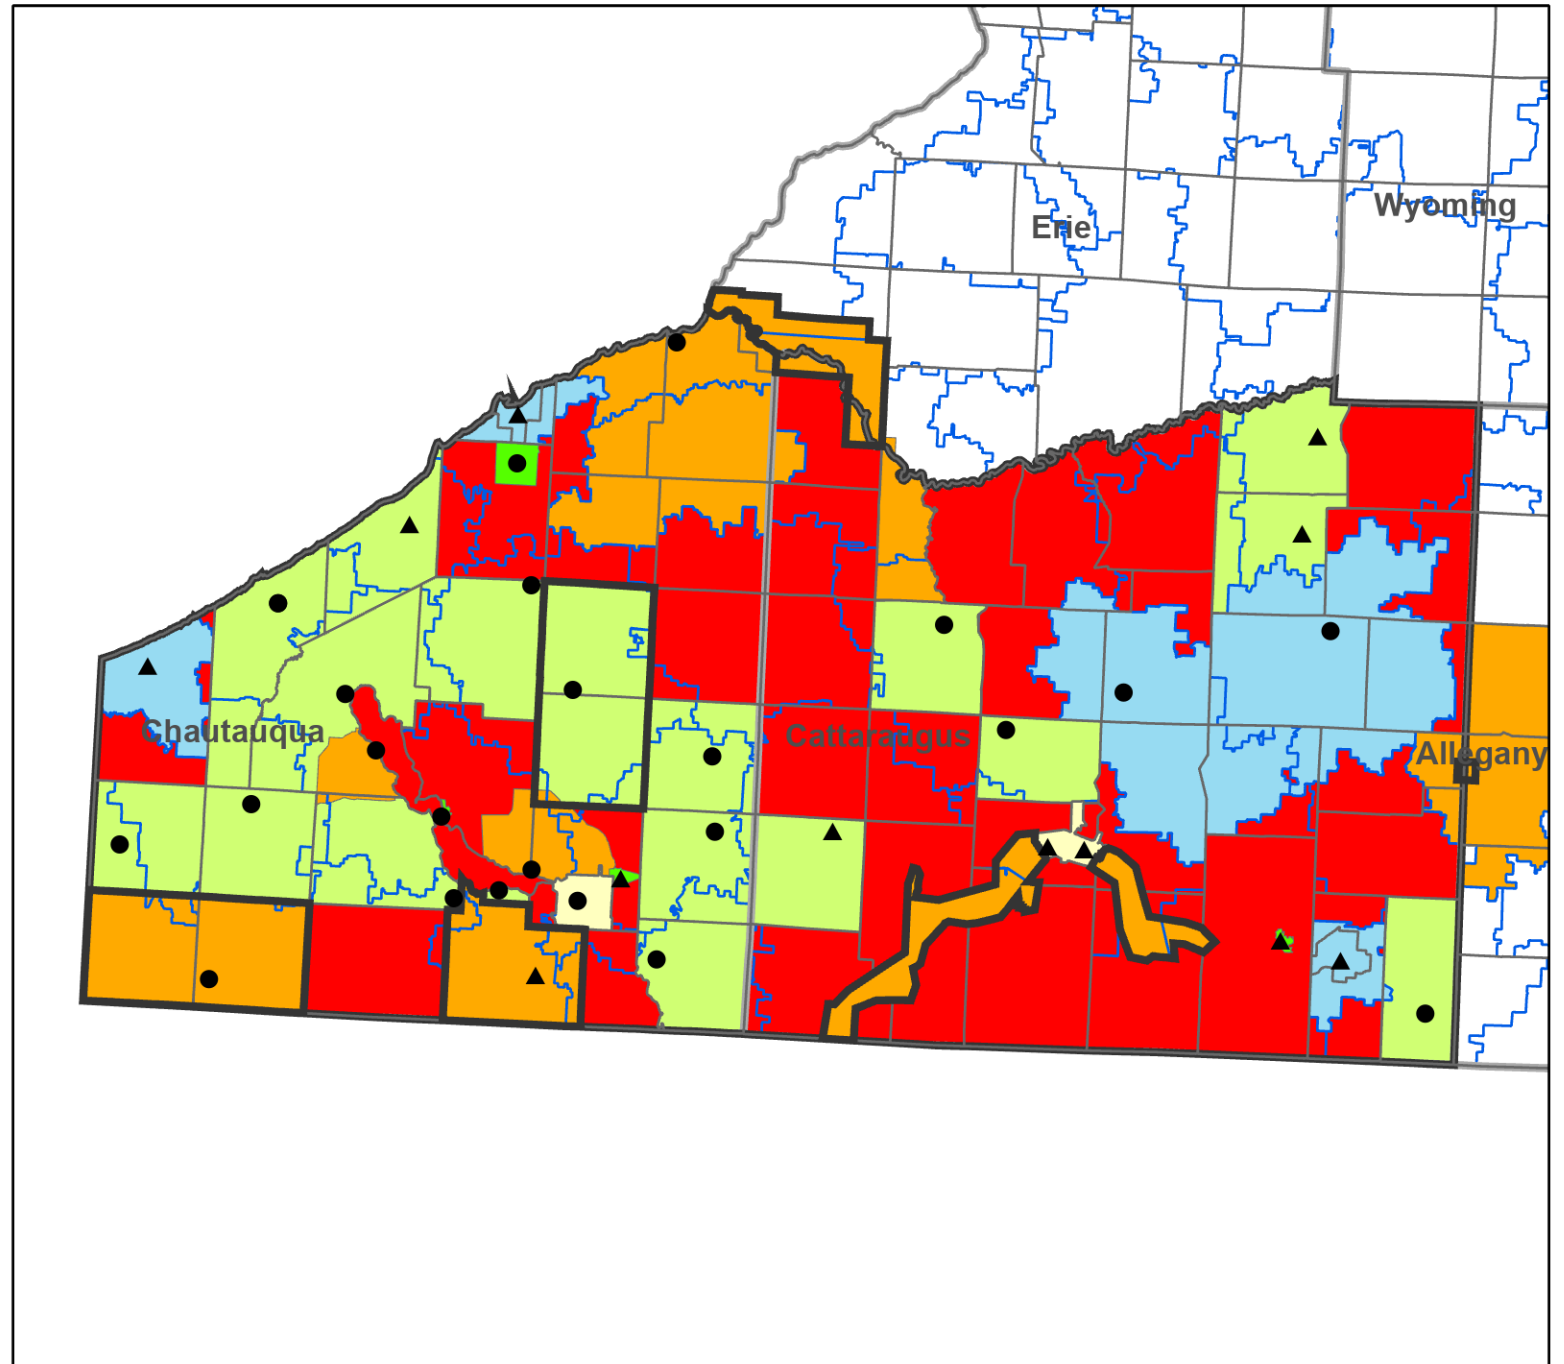

Chautauqua-Cattaraugus Library System

Legend

- Association
- ▲ Public
- ▭ Library System Boundaries
- Village / CDP Service Area
- City Service Area
- "Other" Service Area
- School District Service Area
- Special District
- Town Service Area
- County Service Area
- Unserved by Chartered Library

Cattaraugus County Public Library Service Areas

- Legend**
- Association
 - ▲ Public
 - ▭ Towns Boundaries
 - ▭ County Boundaries
 - ▭ School District Boundaries
 - ▭ Village / CDP Service Area
 - ▭ School District Service Area
 - ▭ City Service Area
 - ▭ "Other" Service Area
 - ▭ Special District
 - ▭ Town Service Area
 - ▭ County
 - ▭ Unserved by Chartered Library

Notes: Olean Public Library service area (Olean City Schools) and Portville Free Library service area (town of Portville) overlap in town of Portville. Numbered features 1, 2, 3, and 4 area all part of Seneca Nations's Library District.

Notes: Hazeltine Public Library service area (other--Busti town minus village of Lakewood) is completely within Lakewood Memorial Library service area (Busti town).

NYS Library 7/14/06
 Revised 5/30/21
 Series 5